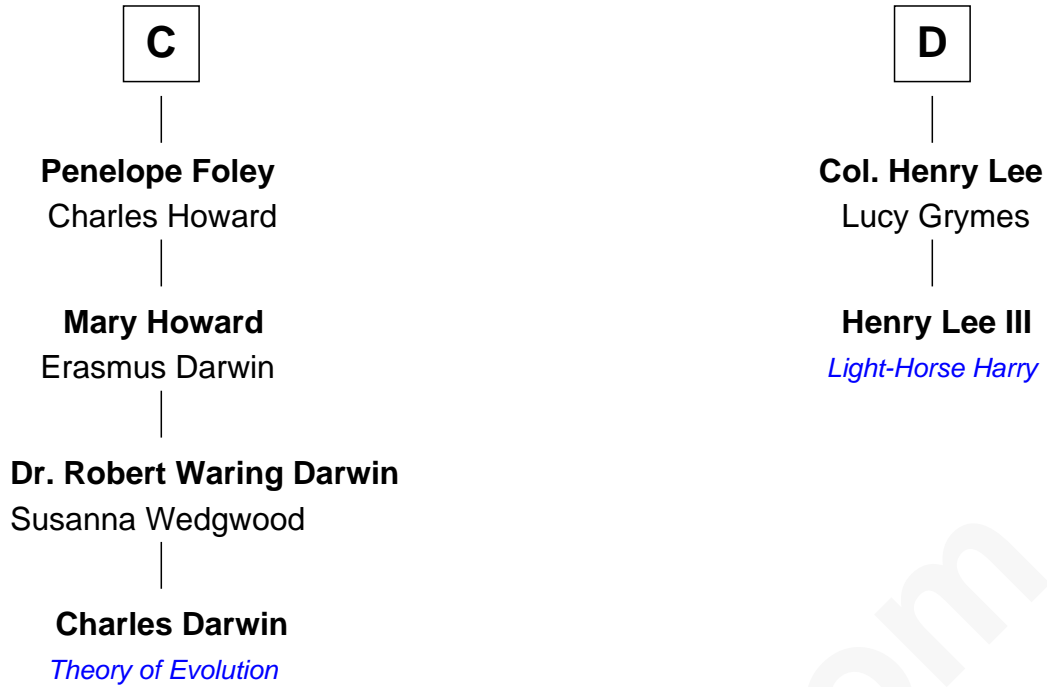

# FamousKin.com Relationship Chart of

**Charles Darwin**

*Theory of Evolution*

18th cousin 2 times removed of

**Henry Lee III**

*9th Governor of Virginia*

**Sir Ralph de Somery**

Margaret le Gras