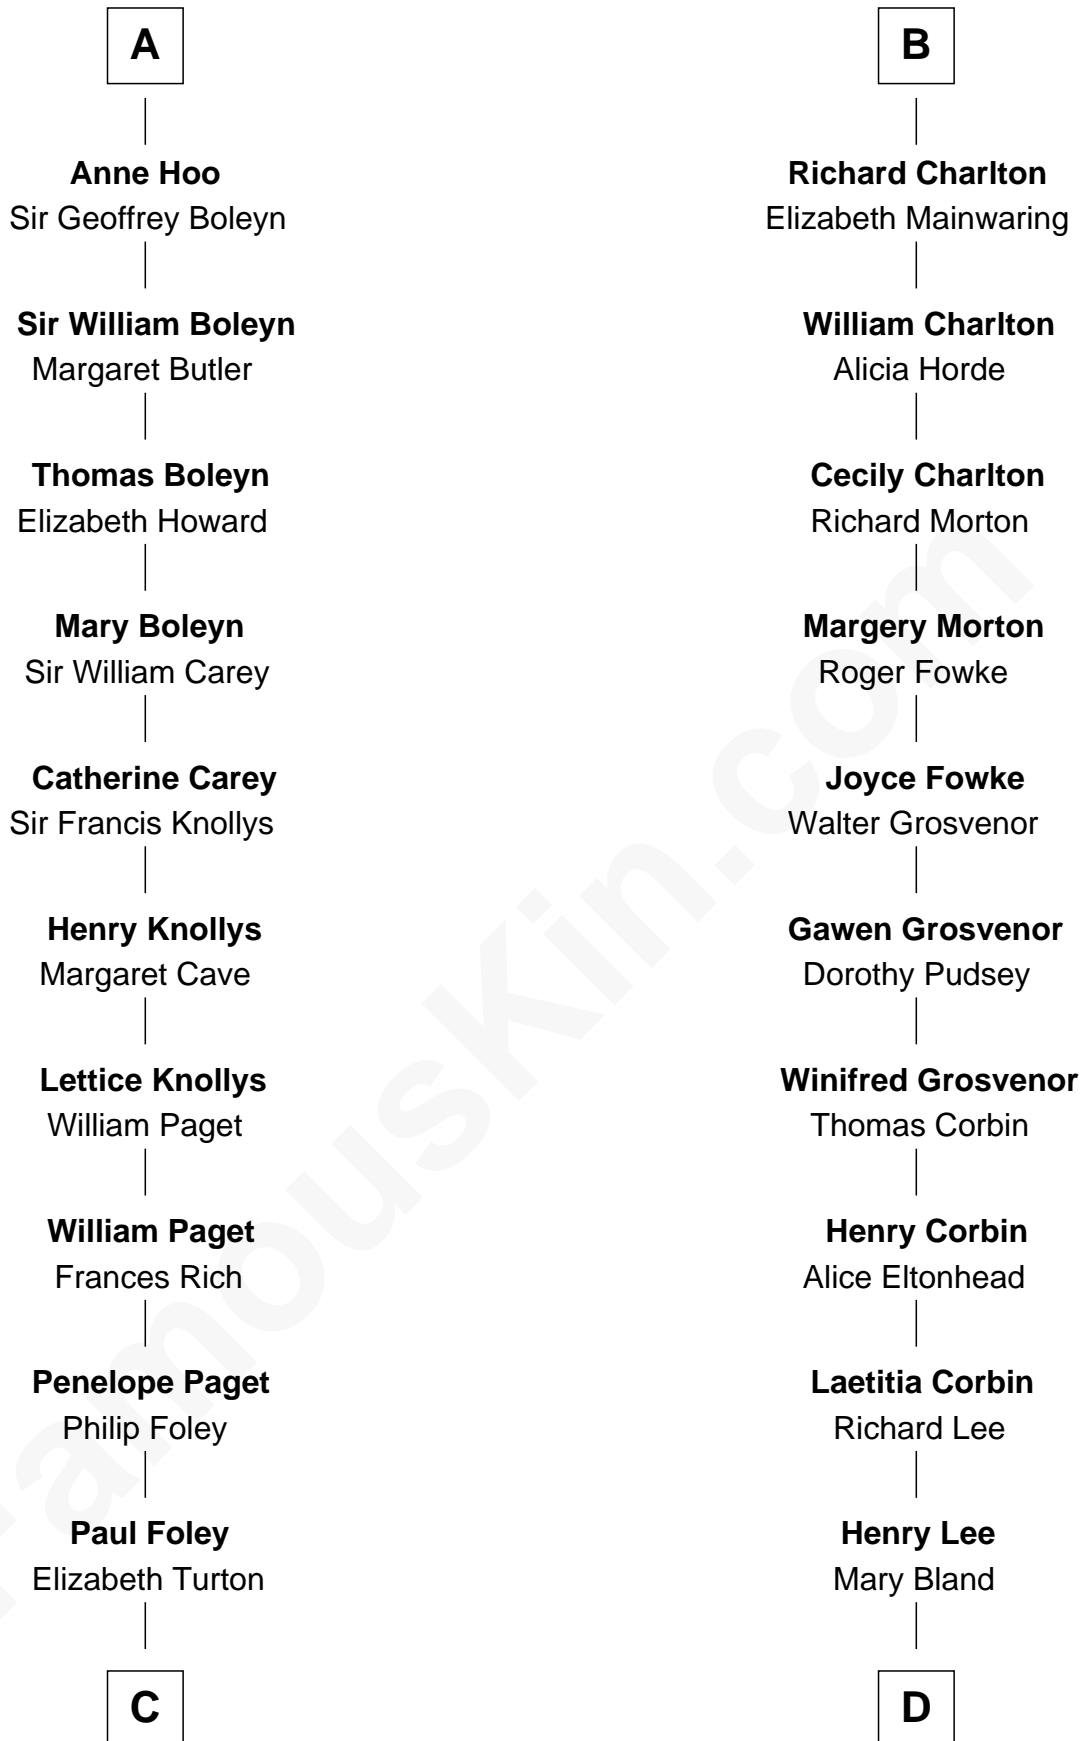

# FamousKin.com Relationship Chart of

**Charles Darwin**

*Theory of Evolution*

18th cousin 2 times removed of

**Henry Lee III**

*9th Governor of Virginia*

**Sir Ralph de Somery**

Margaret le Gras

FamousKin.com