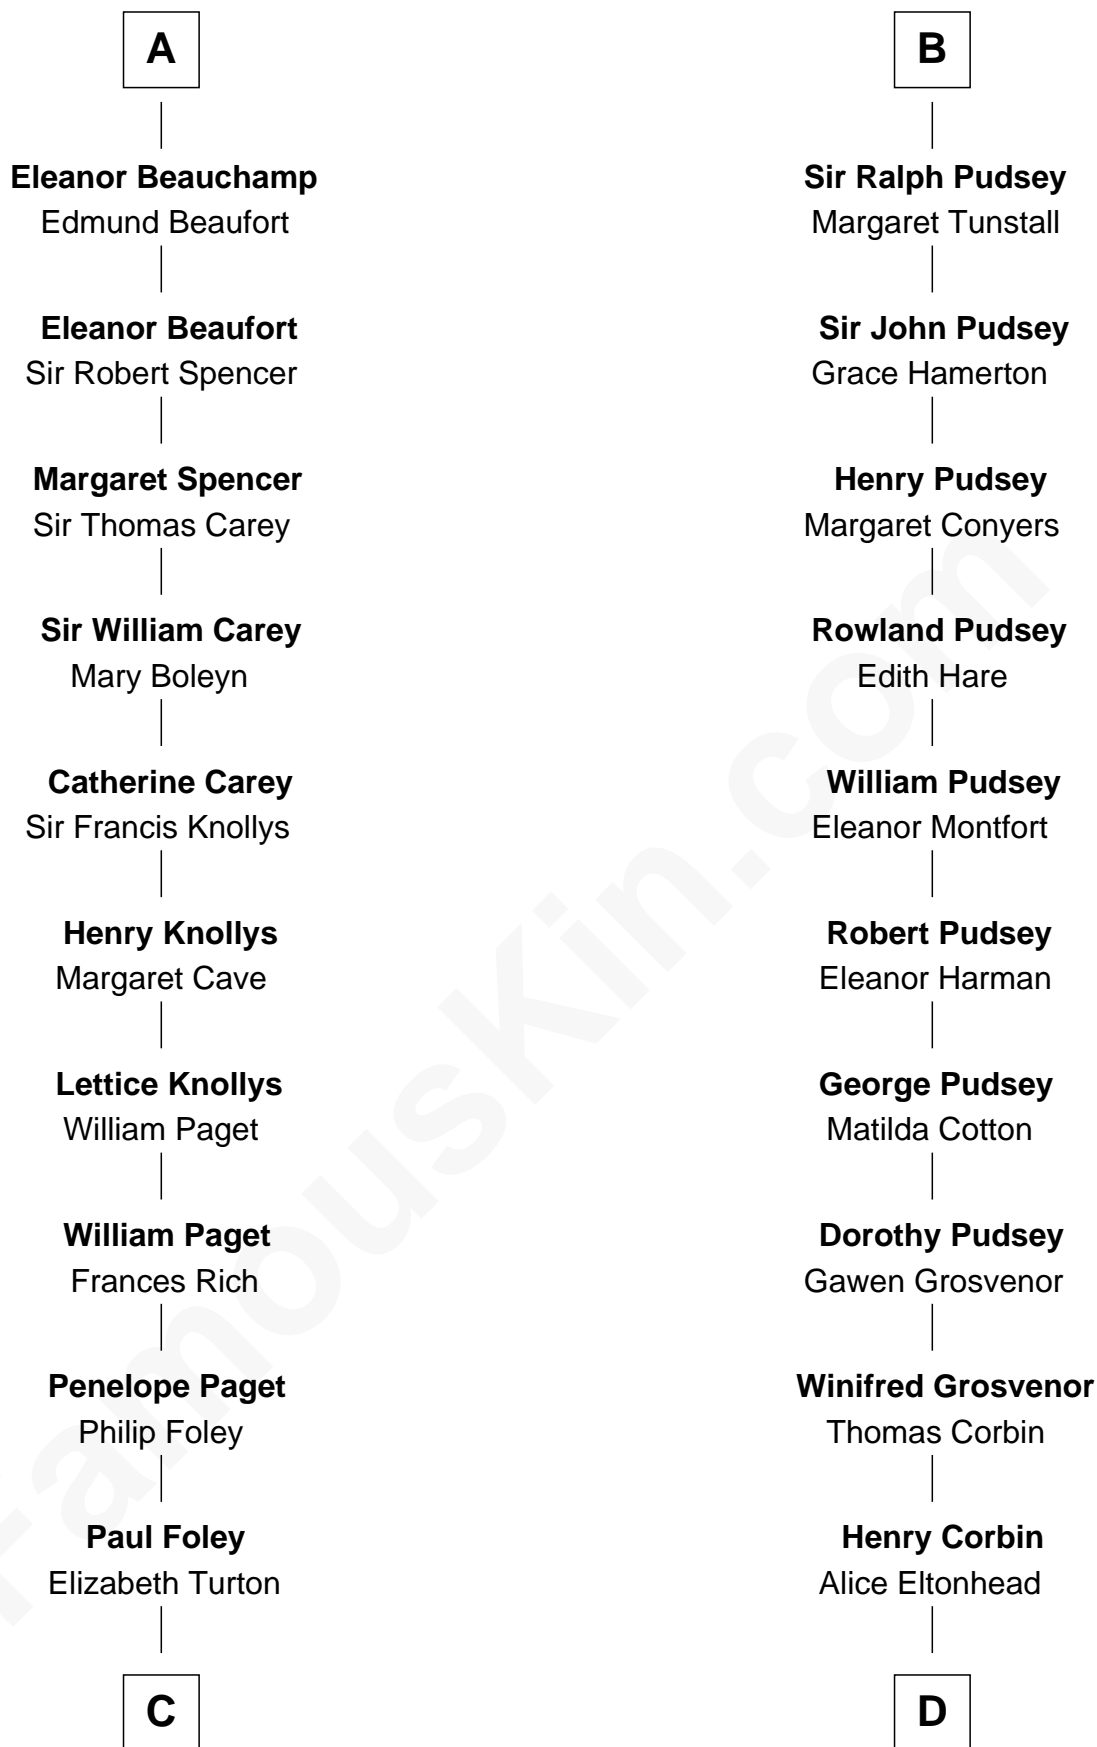

FamousKin.com Relationship Chart of

Charles Darwin

Theory of Evolution

20th cousin 1 time removed of

General Robert E. Lee

Confederate Army - U.S. Civil War

Sir Richard FitzRoy

Rose de Dover

C

Penelope Foley
Charles Howard

Mary Howard
Erasmus Darwin

Dr. Robert Waring Darwin
Susanna Wedgwood

Charles Darwin
Theory of Evolution

D

Laetitia Corbin
Richard Lee

Henry Lee
Mary Bland