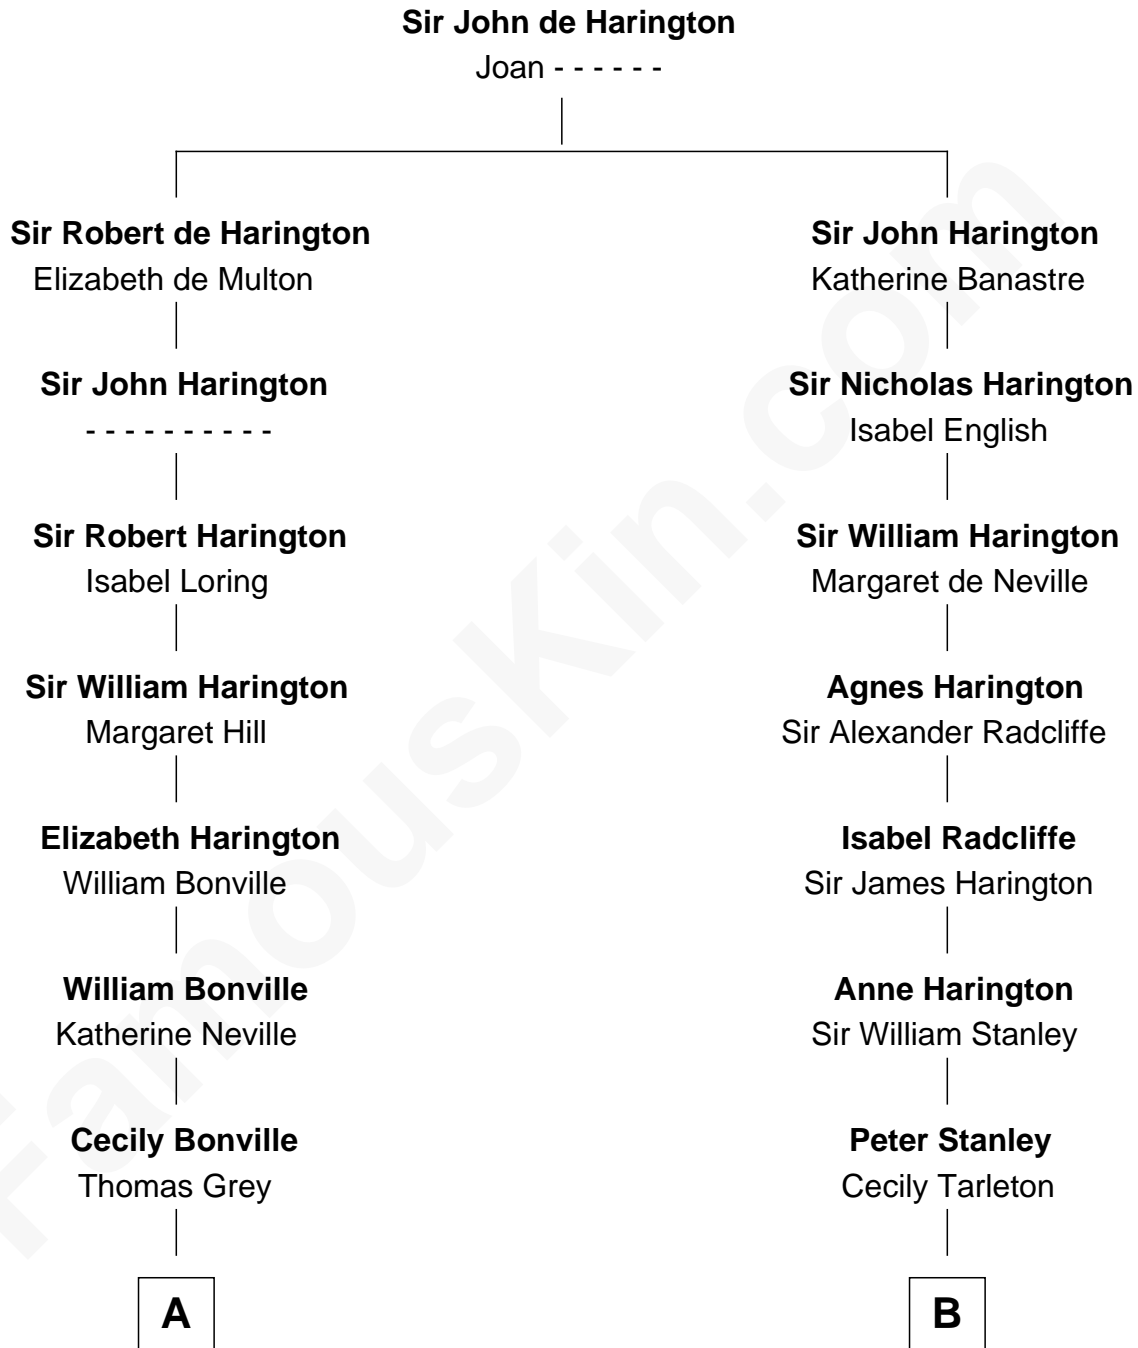

FamousKin.com Relationship Chart of

Charles Darwin

Theory of Evolution

14th cousin 4 times removed of

General Robert E. Lee

Confederate Army - U.S. Civil War

FamousKin.com