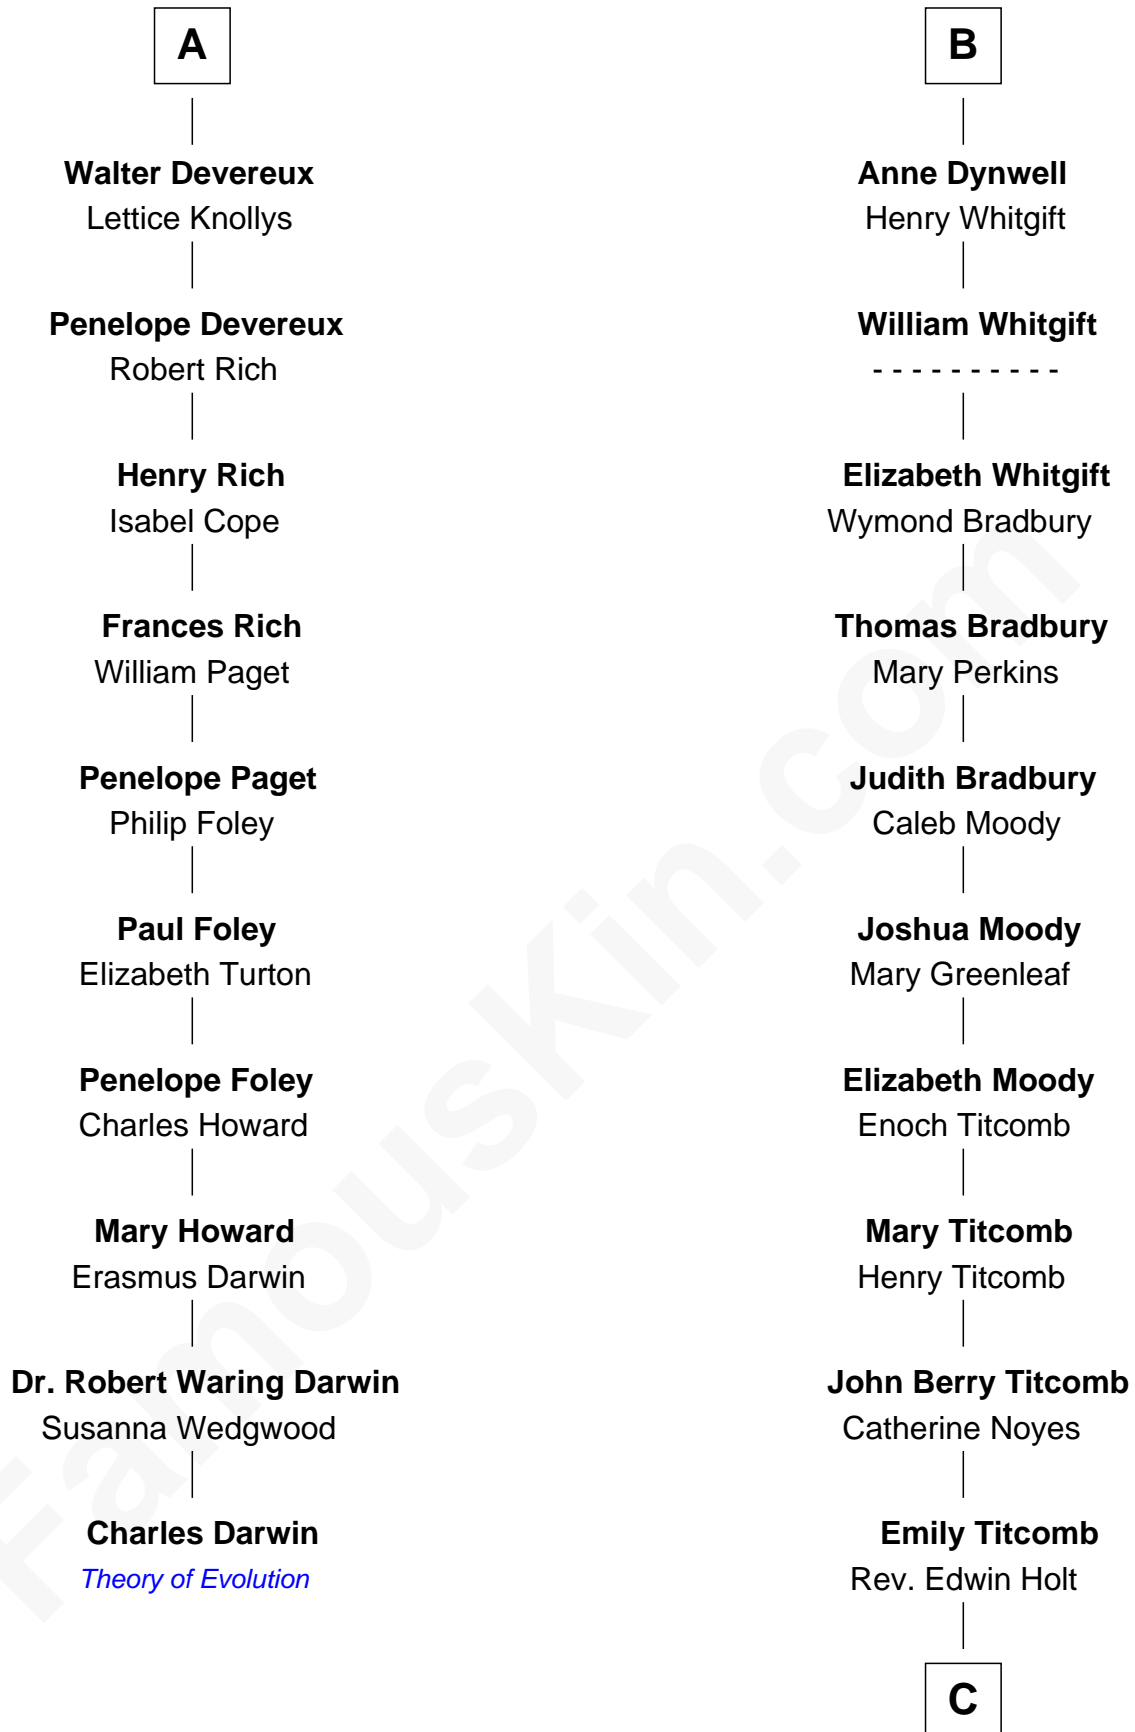

FamousKin.com Relationship Chart of

Charles Darwin

Theory of Evolution

16th cousin 5 times removed of

Linda Hamilton

TV and Movie Actress

C

—
Stephen P. Holt
Aurelia Morgan Grimes

—
Taylor Holt
Frances Kyle

—
Dr. Richard Huckstep Holt
Mildred Alberta Derby

—
Barbara Kyle Holt
Dr. Carroll Stanford Hamilton

—
Linda Hamilton
TV and Movie Actress