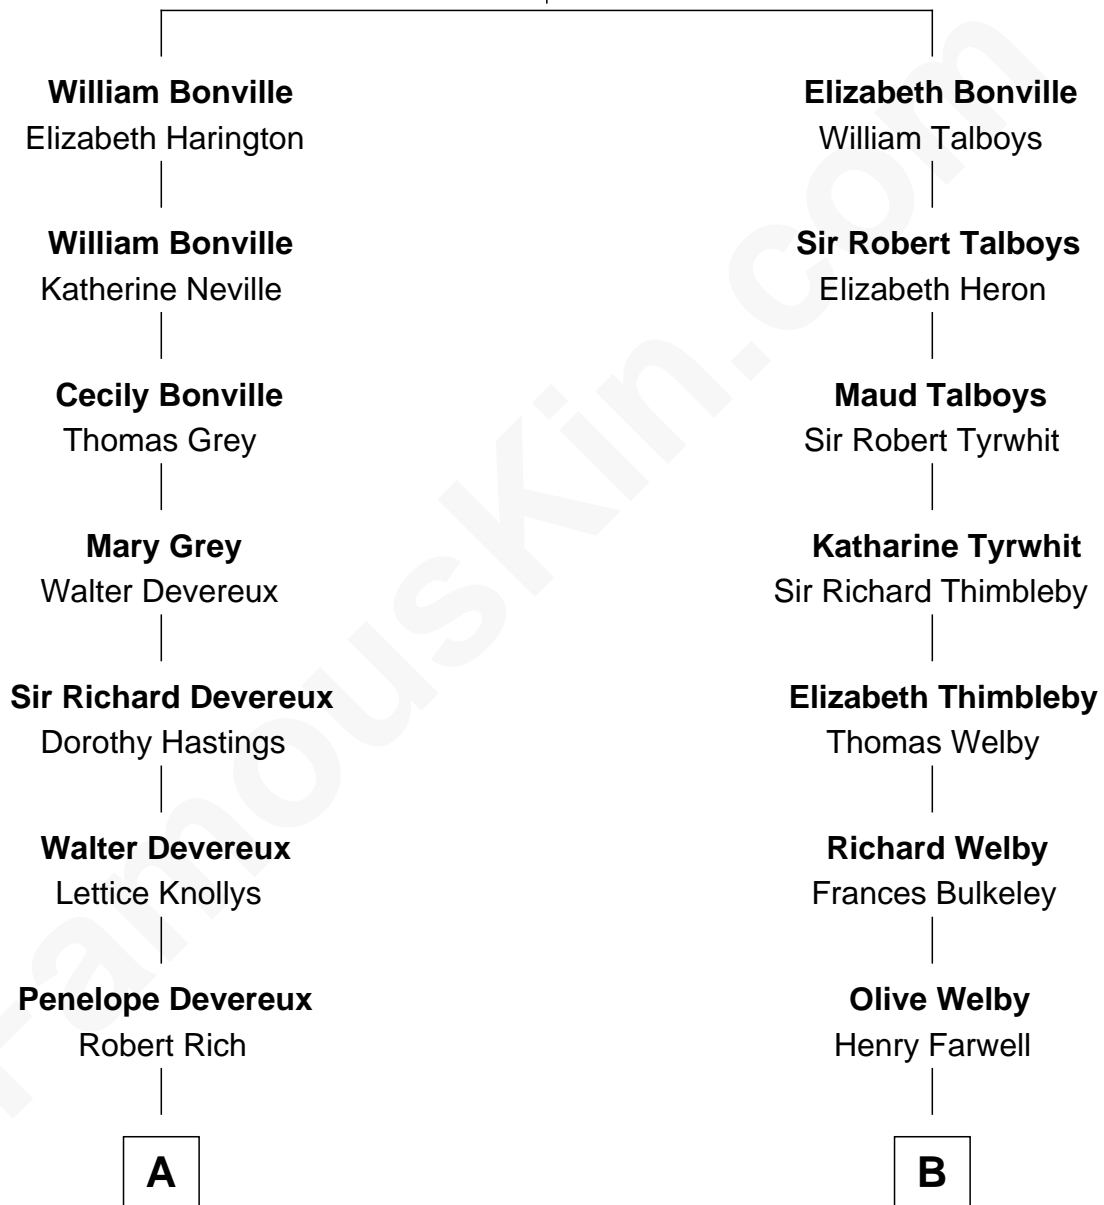

# FamousKin.com Relationship Chart of

**Charles Darwin**

*Theory of Evolution*

14th cousin 4 times removed of

**Linda Hamilton**

*TV and Movie Actress*

**Sir William Bonville**

Margaret Grey

C

**Barbara Kyle Holt**  
Dr. Carroll Stanford Hamilton

**Linda Hamilton**  
*TV and Movie Actress*

FamousKin.com