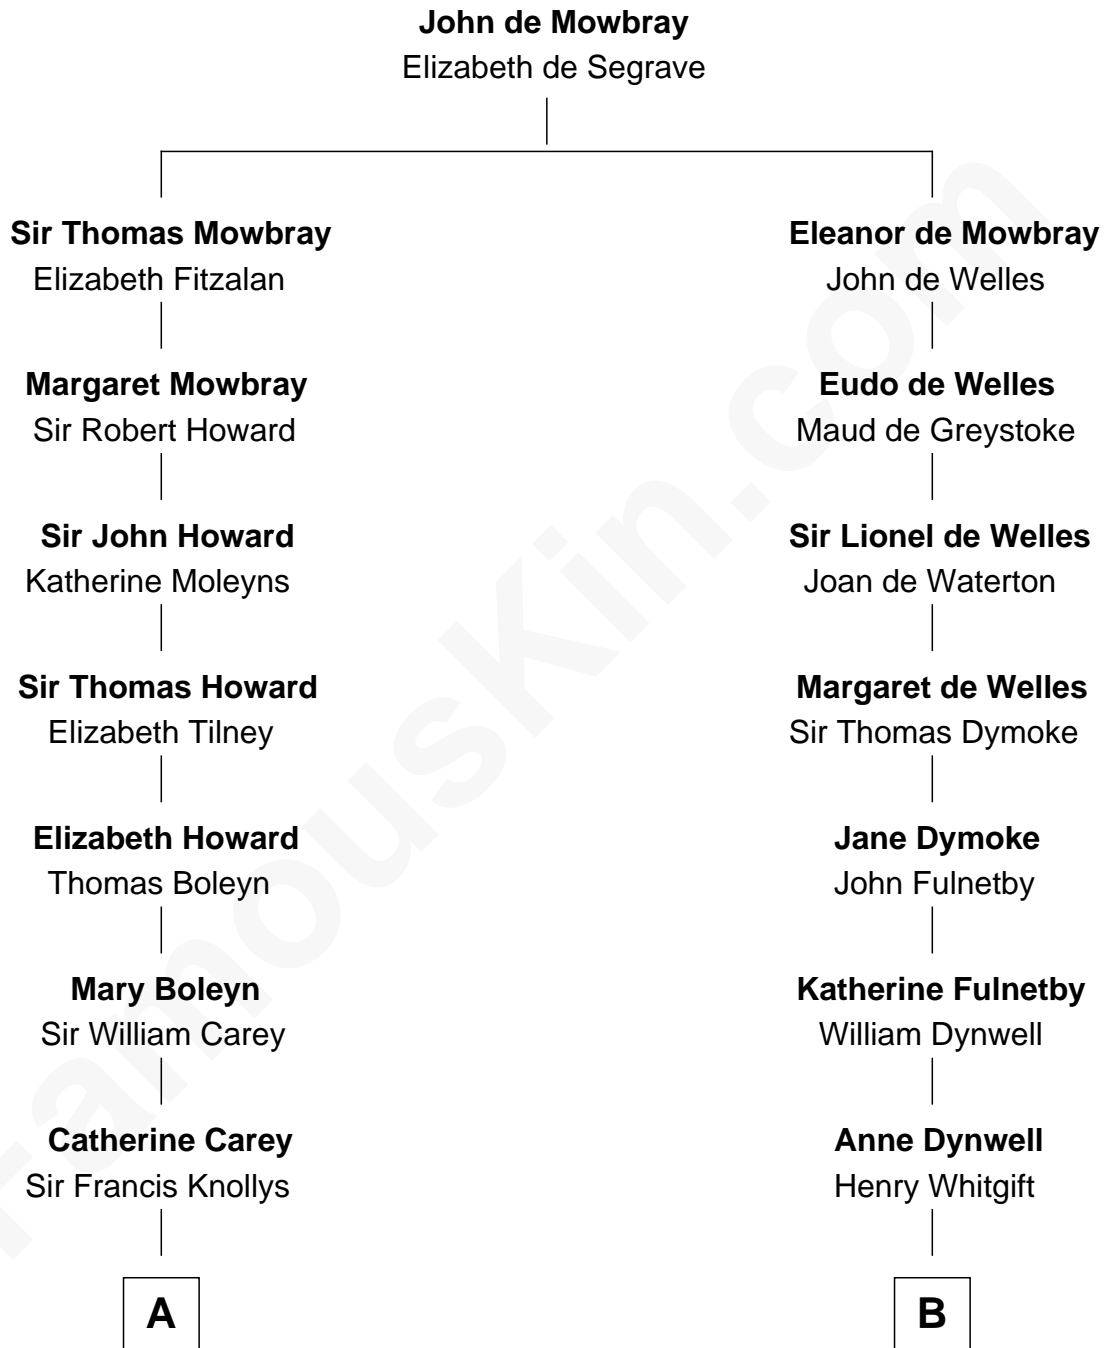

FamousKin.com

Relationship Chart of

Charles Darwin

Theory of Evolution

15th cousin 5 times removed of

Linda Hamilton

TV and Movie Actress

C

Taylor Holt
Frances Kyle

Dr. Richard Huckstep Holt
Mildred Alberta Derby

Barbara Kyle Holt
Dr. Carroll Stanford Hamilton

Linda Hamilton
TV and Movie Actress