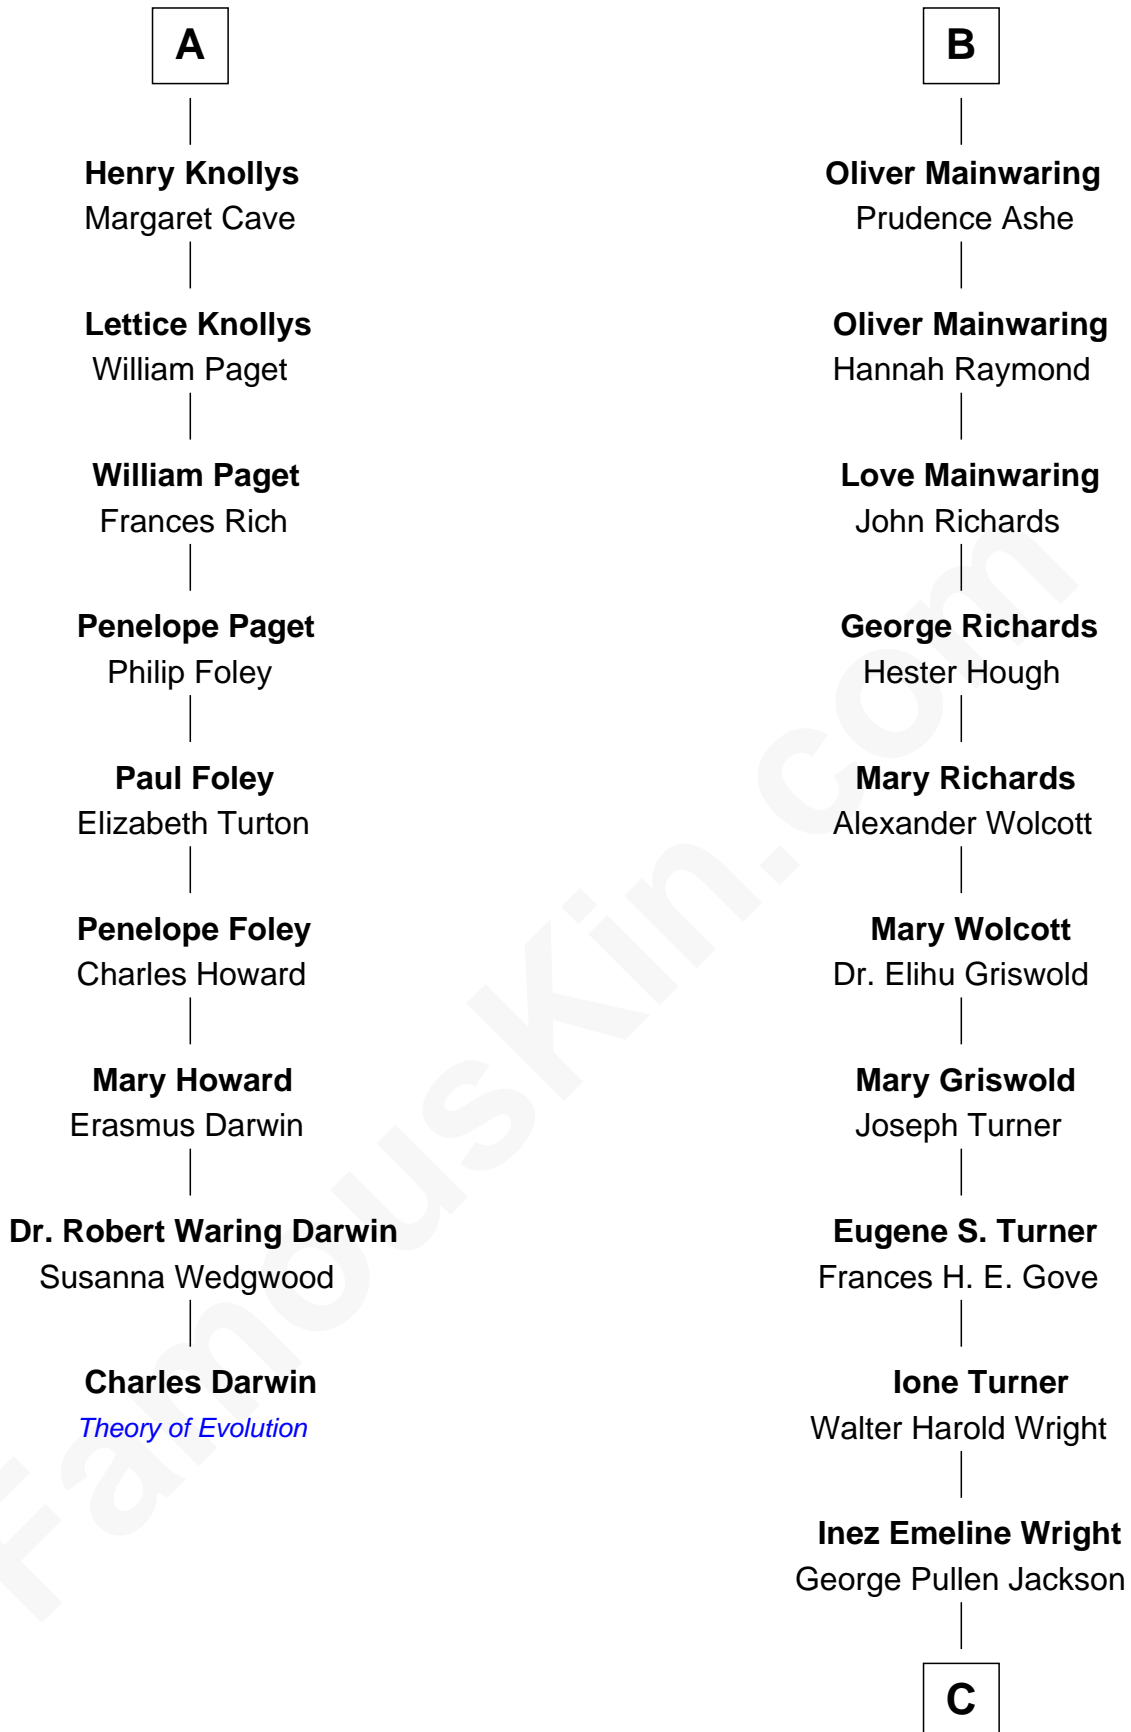

FamousKin.com Relationship Chart of

Charles Darwin

Theory of Evolution

15th cousin 4 times removed of

Ed Helms

TV and Movie Actor

Sir Richard Fitzalan

Elizabeth de Bohun

C

—
Frances Helen Jackson

Fitzgerald Sale Parker

—
Pamela Ann Parker

John A. Helms

—
Ed Helms

TV and Movie Actor