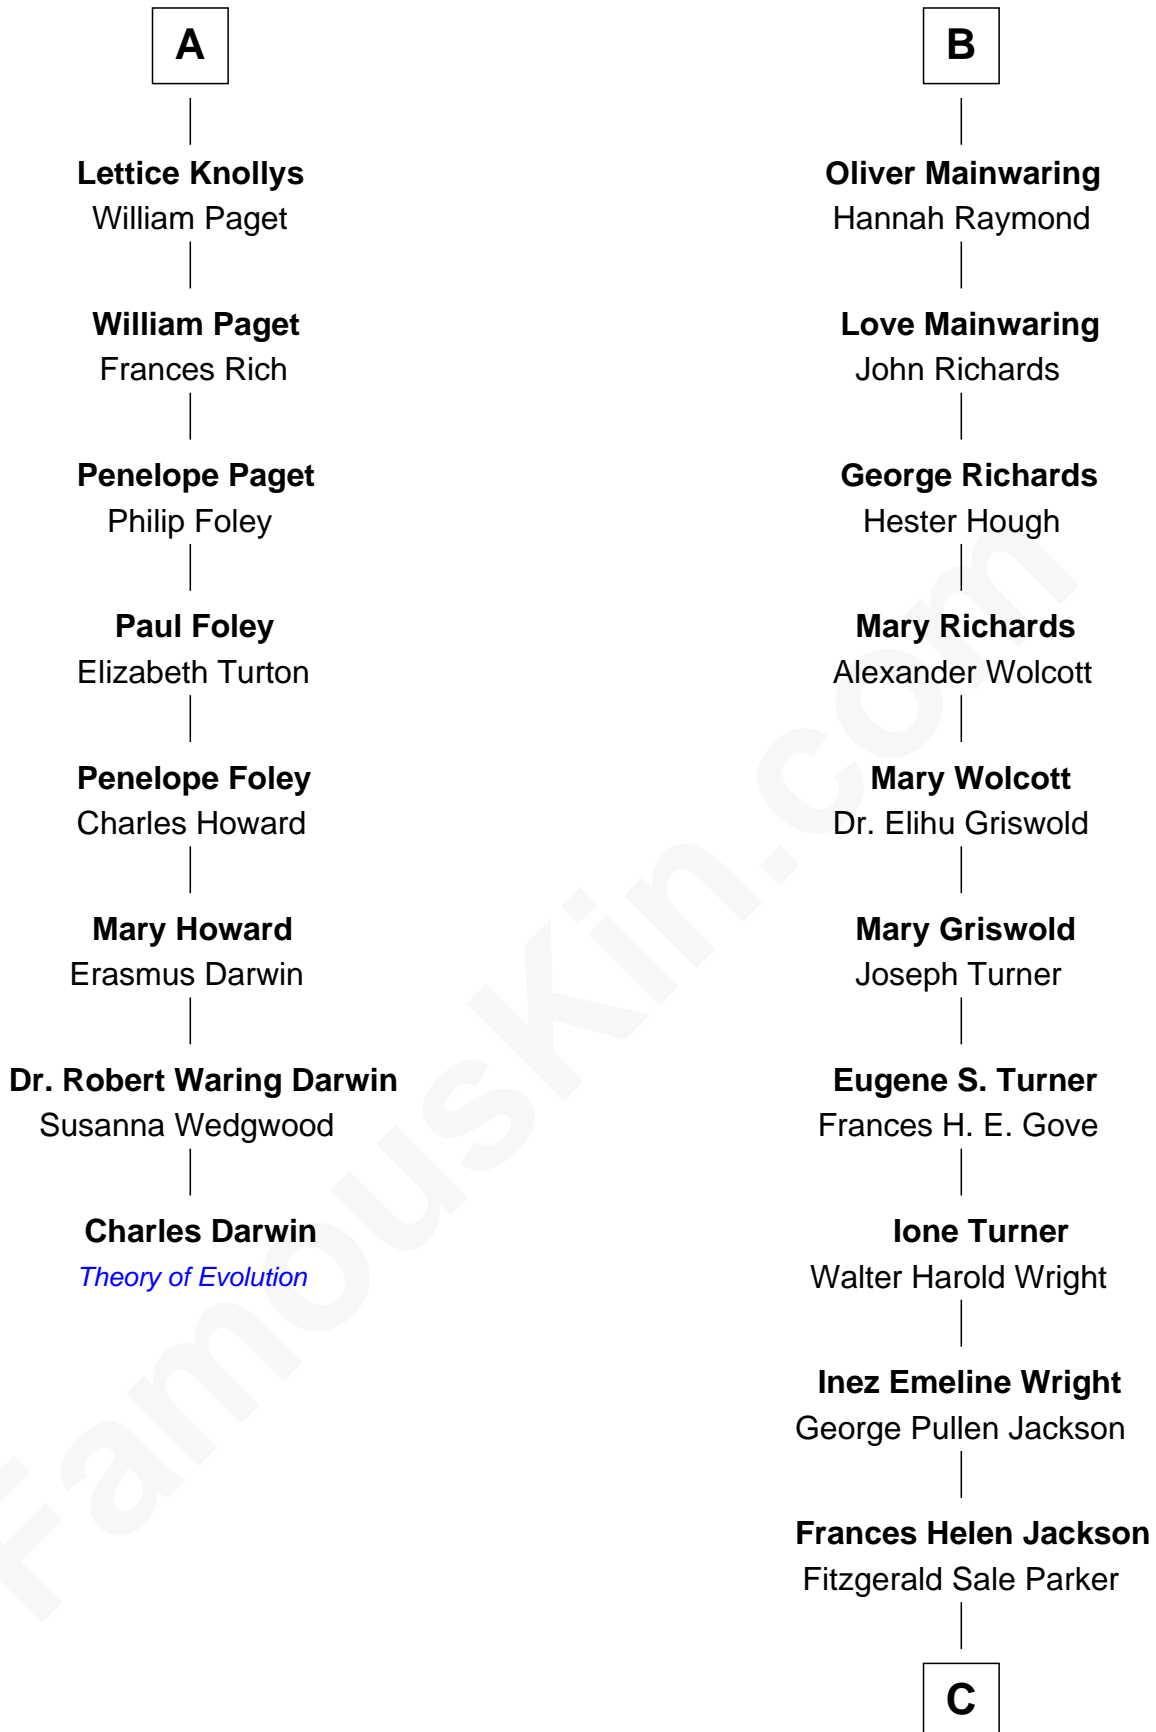

FamousKin.com Relationship Chart of

Charles Darwin

Theory of Evolution

14th cousin 4 times removed of

Ed Helms

TV and Movie Actor

Elizabeth Fitzalan

with husband
Sir Thomas Mowbray

Joan Goushill

Sir Thomas Stanley

Sir John Stanley

Elizabeth Weever

Margery Stanley

Sir William Torbock

Thomas Torbock

Elizabeth Moore

William Torbock

Catherine Gerard

Margaret Torbock

Oliver Mainwaring

Oliver Mainwaring

Prudence Ashe

B

C