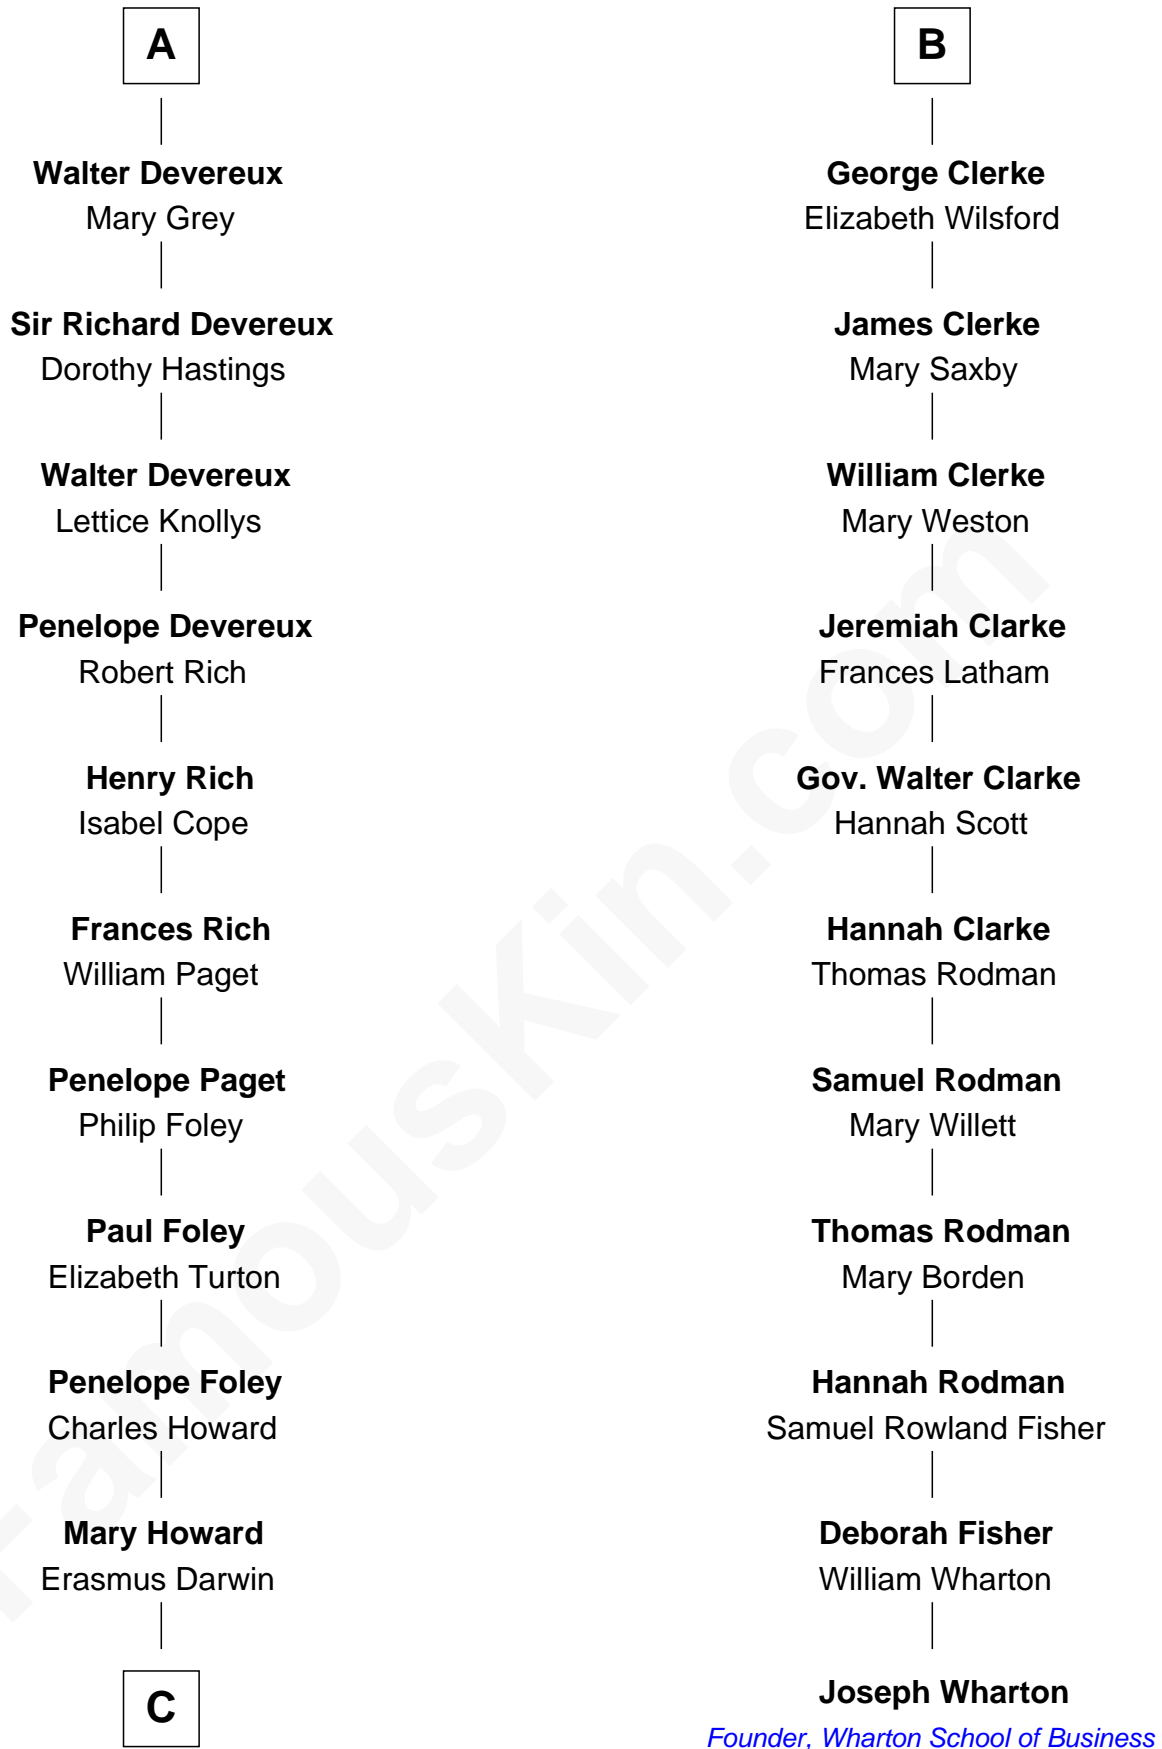

# FamousKin.com Relationship Chart of

**Charles Darwin**

*Theory of Evolution*

17th cousin 1 time removed of

**Joseph Wharton**

*Founder of the Wharton School of Business*

Sir Walter Devereux

**Sir Walter Devereux**

Elizabeth Bromwich

**Sir Walter Devereux**

Elizabeth Merbery

**Sir Walter Devereux**

Anne Ferrers

**John Devereux**

**Sir William Ferrers**

Philippa Clifford

**Sir Thomas Ferrers**

Elizabeth Freville

**Sir Henry Ferrers**

Margaret Heckstall

**Elizabeth Ferrers**

James Clerke

**B**

FamousKin.com