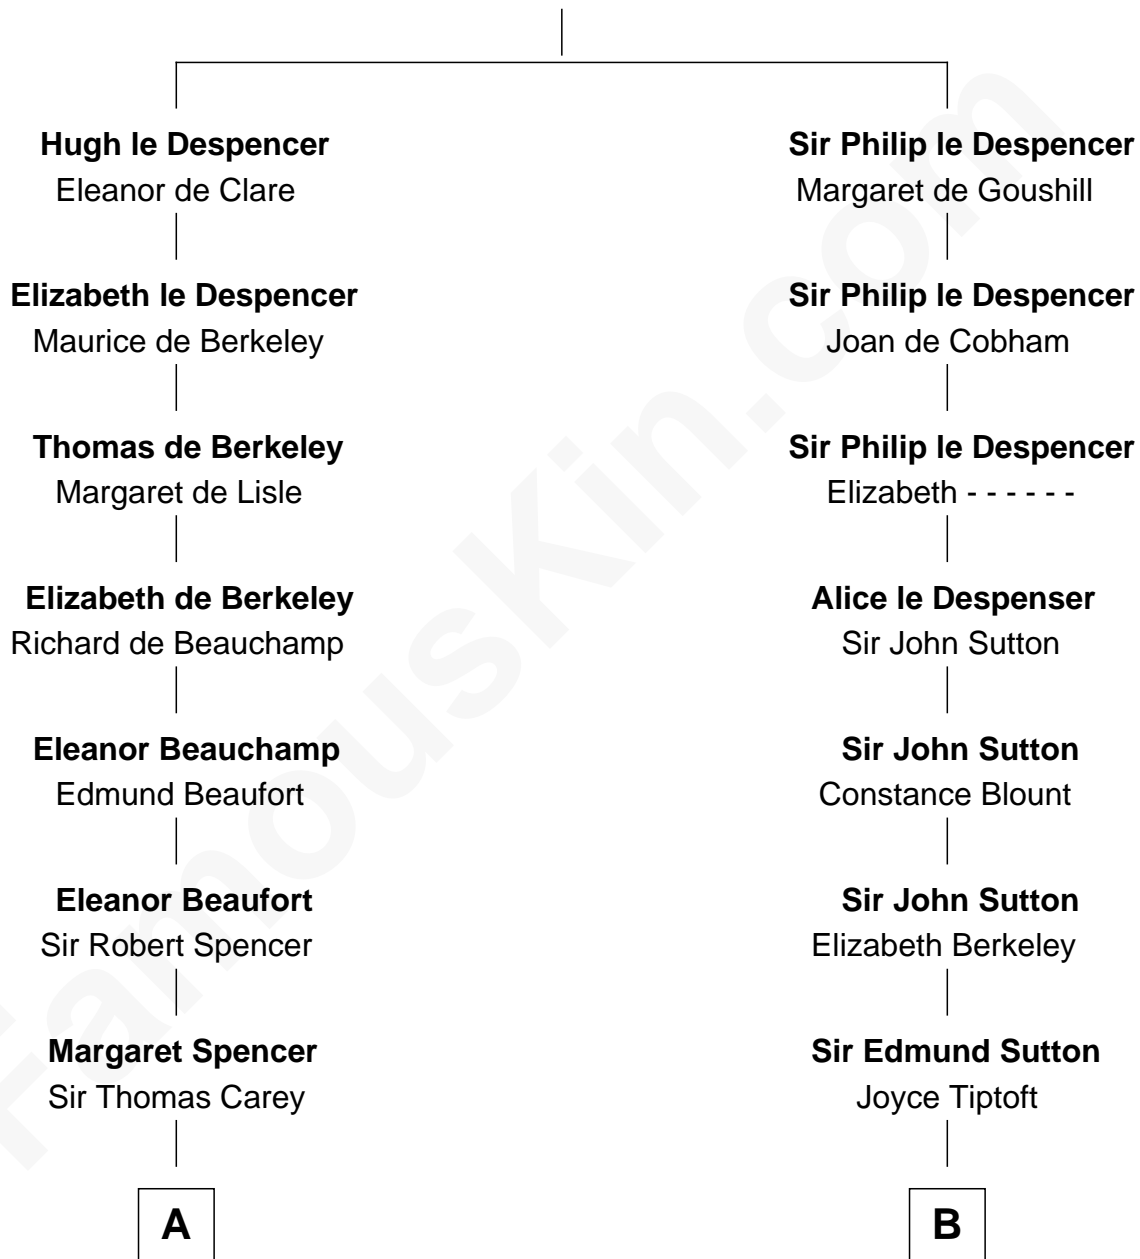

FamousKin.com Relationship Chart of

Charles Darwin

Theory of Evolution

17th cousin 2 times removed of

William Marsh Rice

Founder of Rice University

Sir Hugh le Despencer

Isabella de Beauchamp

C

|
Sarah Bates

David Rice

|
David Rice

Patty Hall

|
William Marsh Rice

Founder of Rice University

FamousKin.com