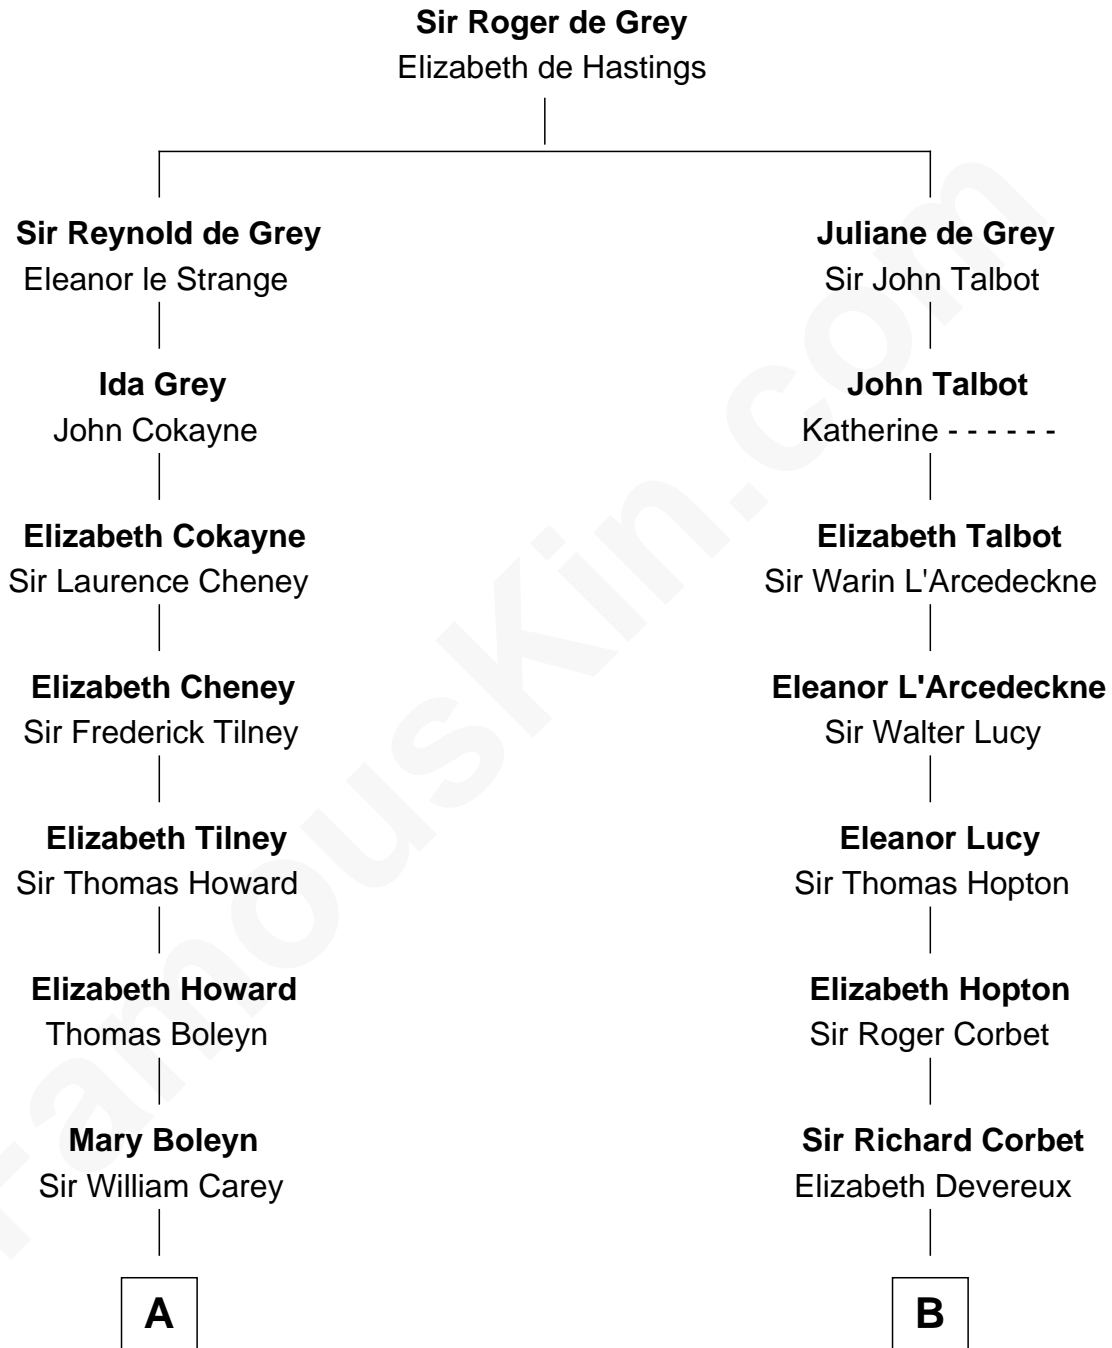

FamousKin.com Relationship Chart of

Charles Darwin

Theory of Evolution

16th cousin 3 times removed of

Olivia De Havilland

Movie Actress

C

Margaret Letitia Molesworth
Charles Richard De Havilland

Walter Augustus De Havilland
Lillian Augusta Ruse

Olivia De Havilland
Movie Actress

FamousKin.com