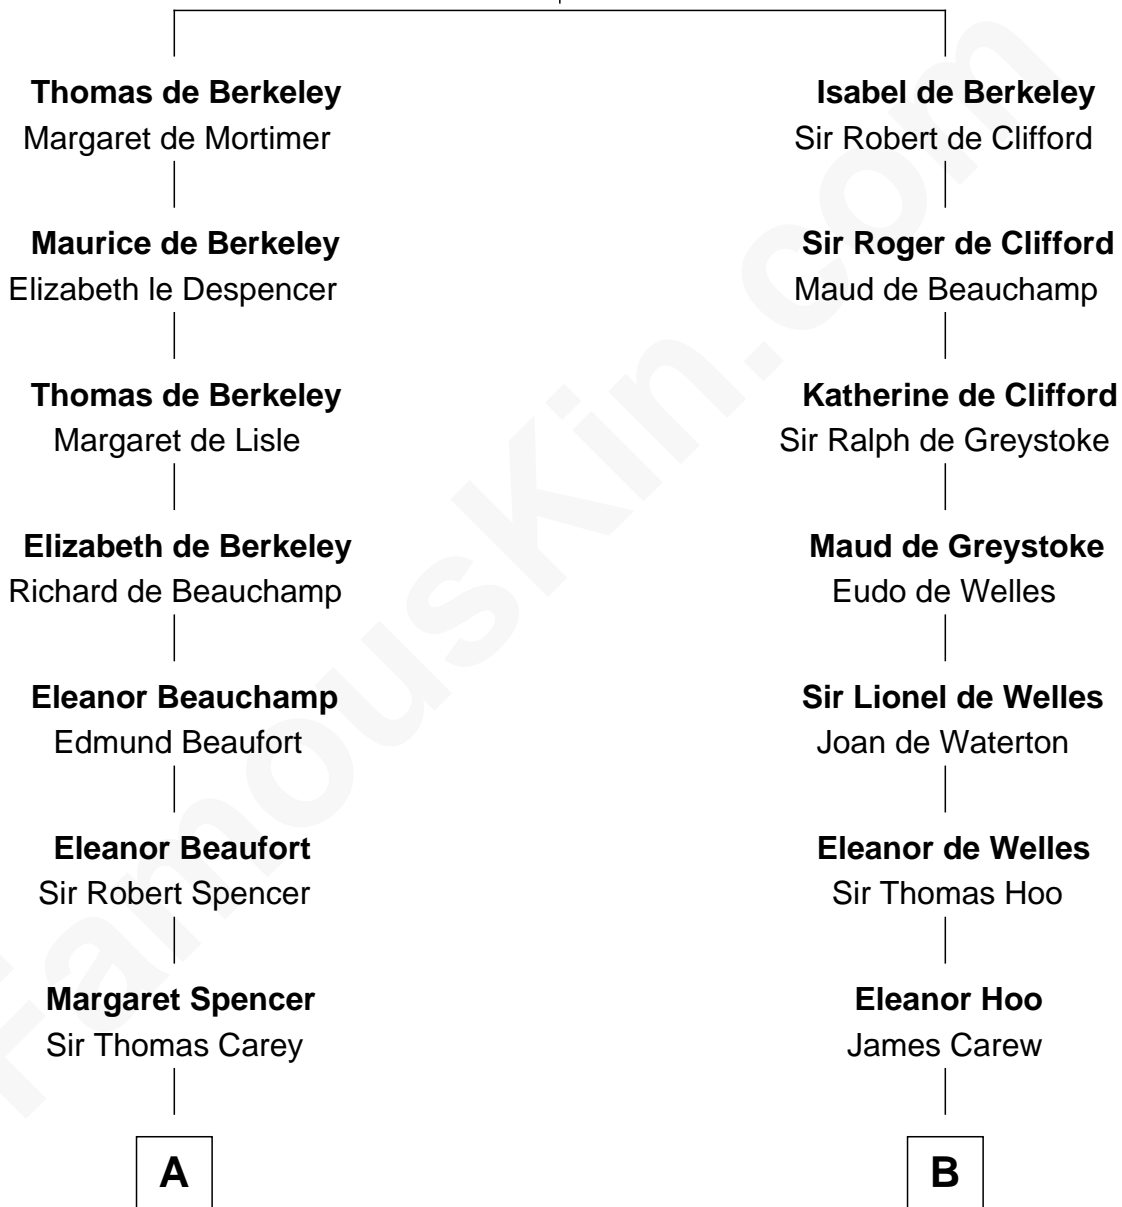

FamousKin.com

Relationship Chart of

Charles Darwin

Theory of Evolution

17th cousin 2 times removed of

Olivia De Havilland

Movie Actress

Sir Maurice de Berkeley

Eve la Zouche

C

Margaret Letitia Molesworth
Charles Richard De Havilland

Walter Augustus De Havilland
Lillian Augusta Ruse

Olivia De Havilland
Movie Actress

FamousKin.com