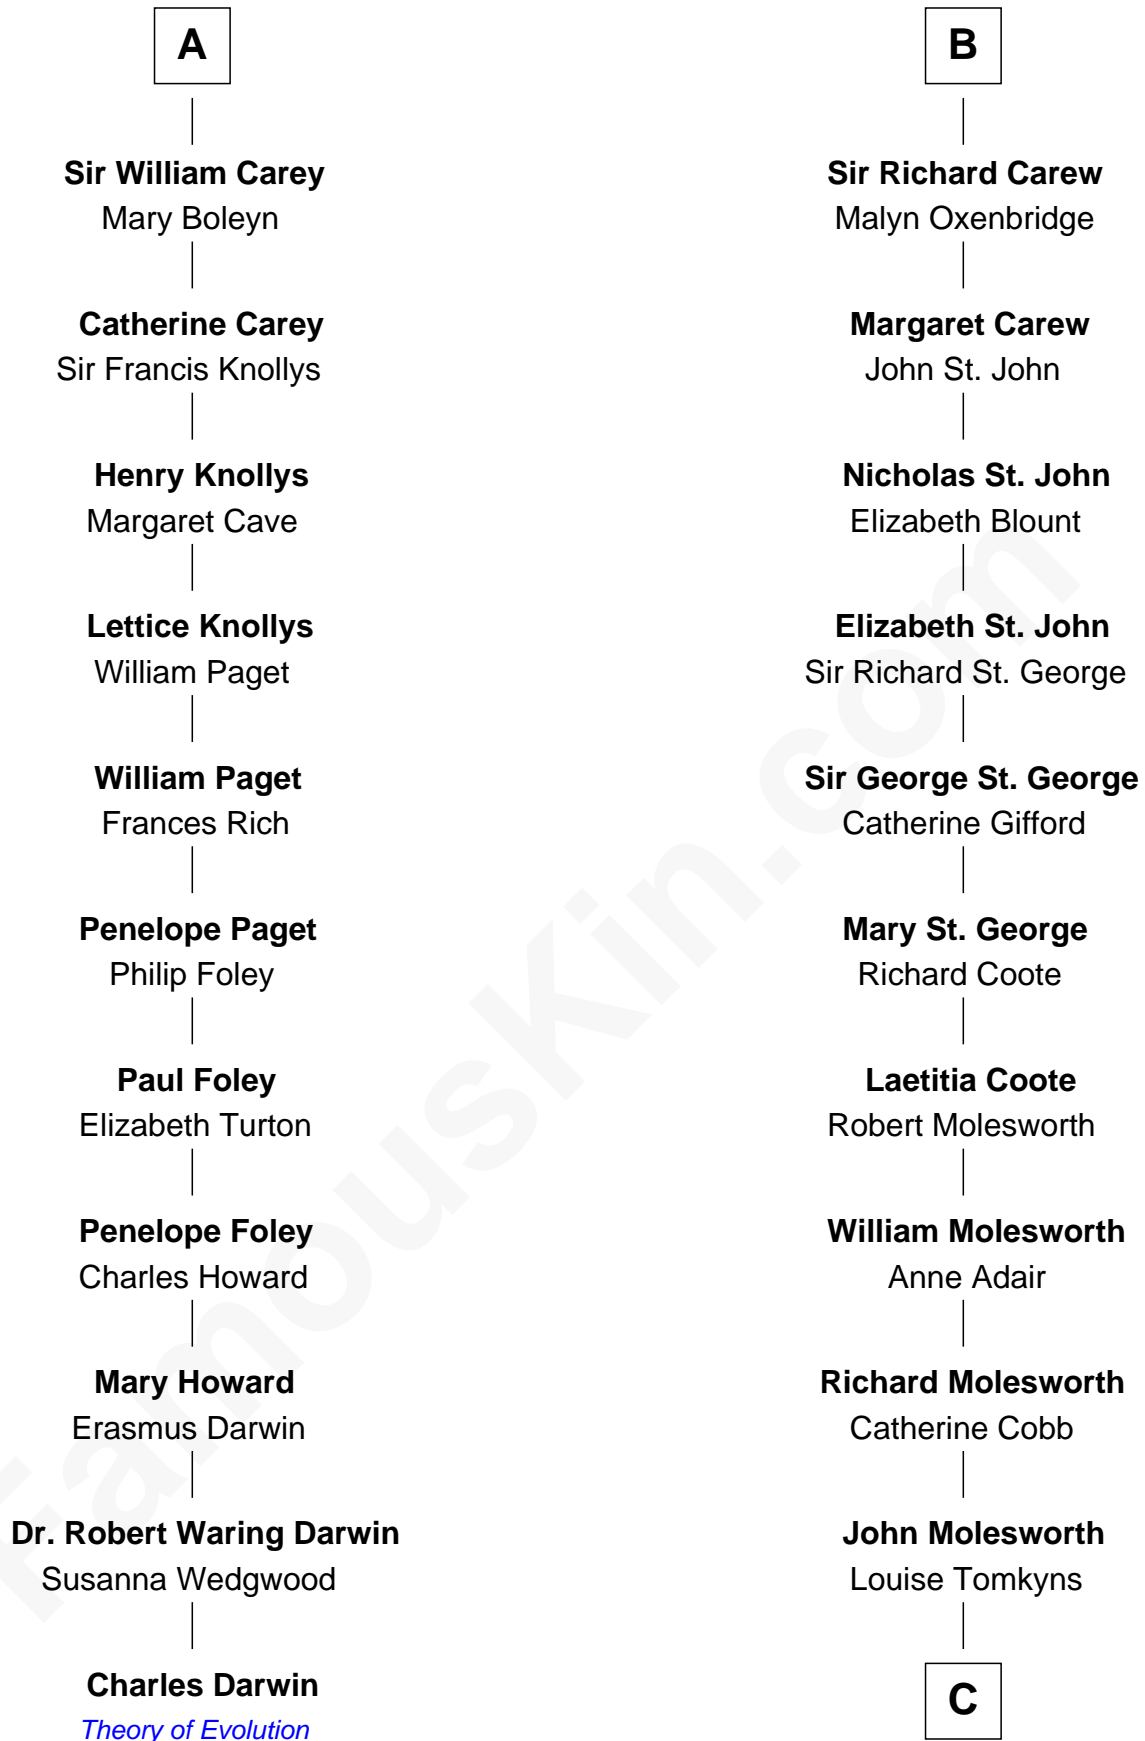

FamousKin.com

Relationship Chart of

Charles Darwin

Theory of Evolution

17th cousin 2 times removed of

Olivia De Havilland

Movie Actress

Sir Maurice de Berkeley

Eve la Zouche

C

Margaret Letitia Molesworth
Charles Richard De Havilland

Walter Augustus De Havilland
Lillian Augusta Ruse

Olivia De Havilland
Movie Actress

FamousKin.com