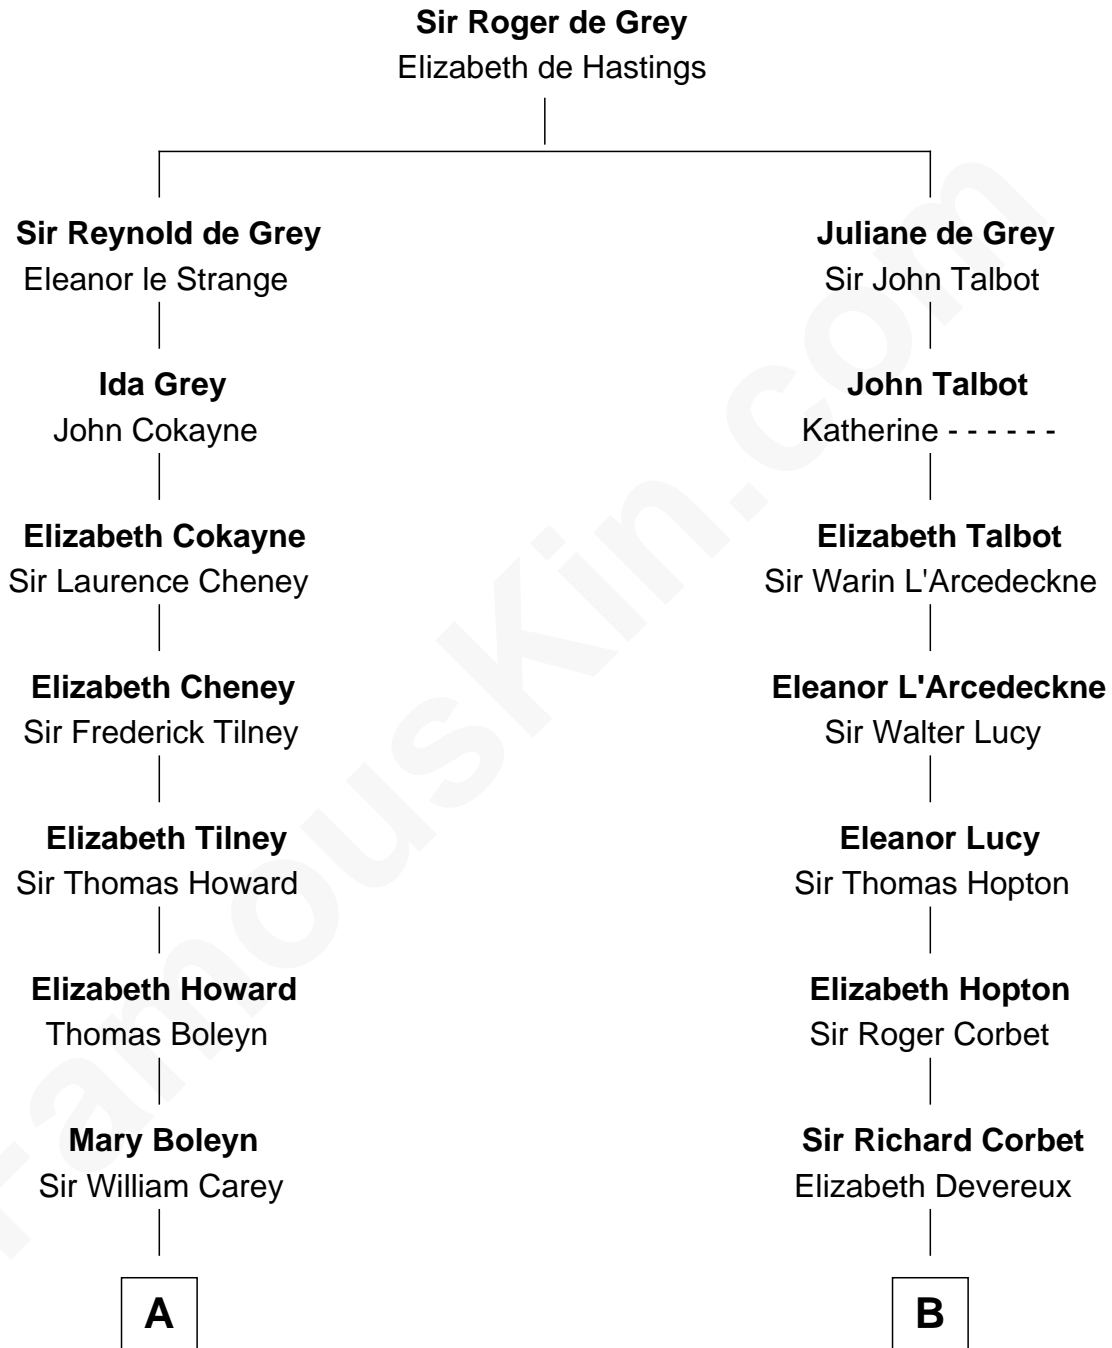

FamousKin.com Relationship Chart of

Charles Darwin

Theory of Evolution

16th cousin 3 times removed of

Joan Fontaine

Movie Actress

C

Margaret Letitia Molesworth
Charles Richard De Havilland

Walter Augustus De Havilland
Lillian Augusta Ruse

Joan Fontaine
Movie Actress

FamousKin.com