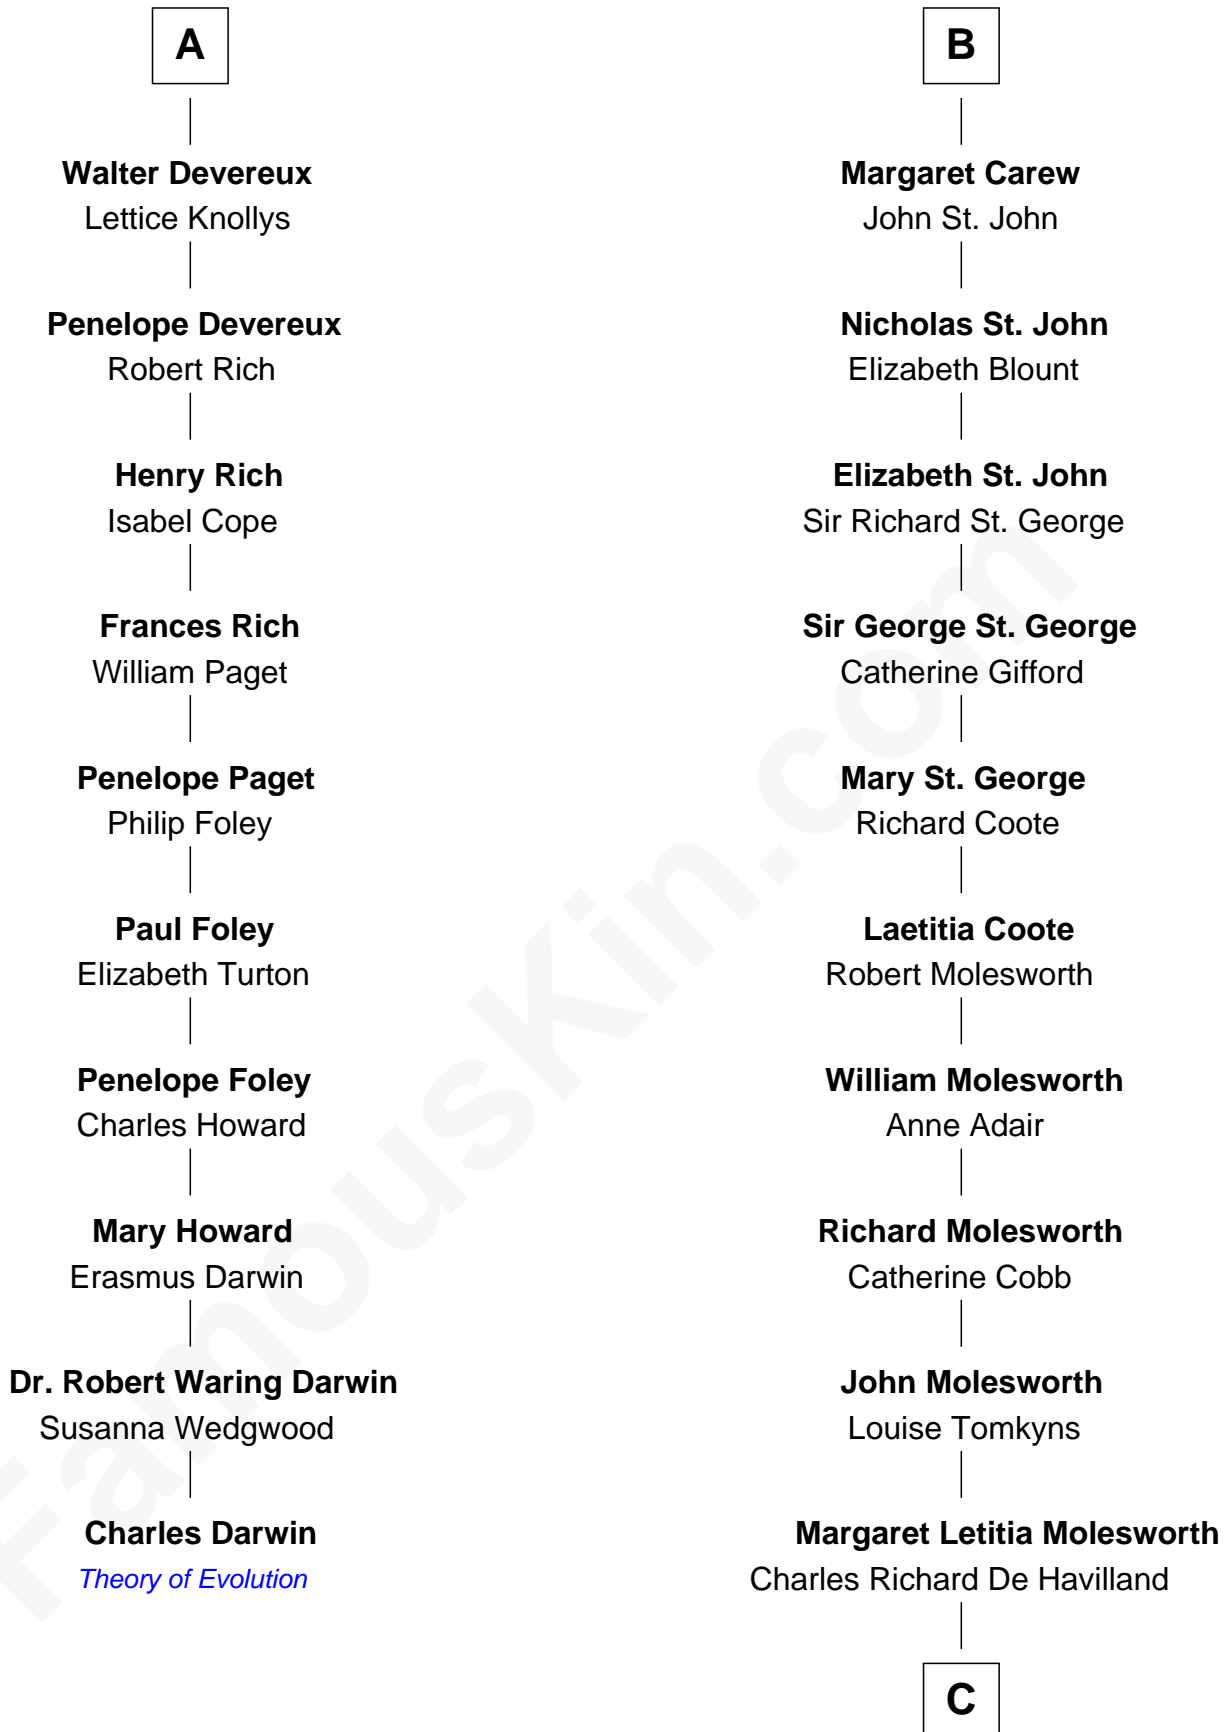

FamousKin.com Relationship Chart of

Charles Darwin

Theory of Evolution

16th cousin 2 times removed of

Joan Fontaine

Movie Actress

C

Walter Augustus De Havilland