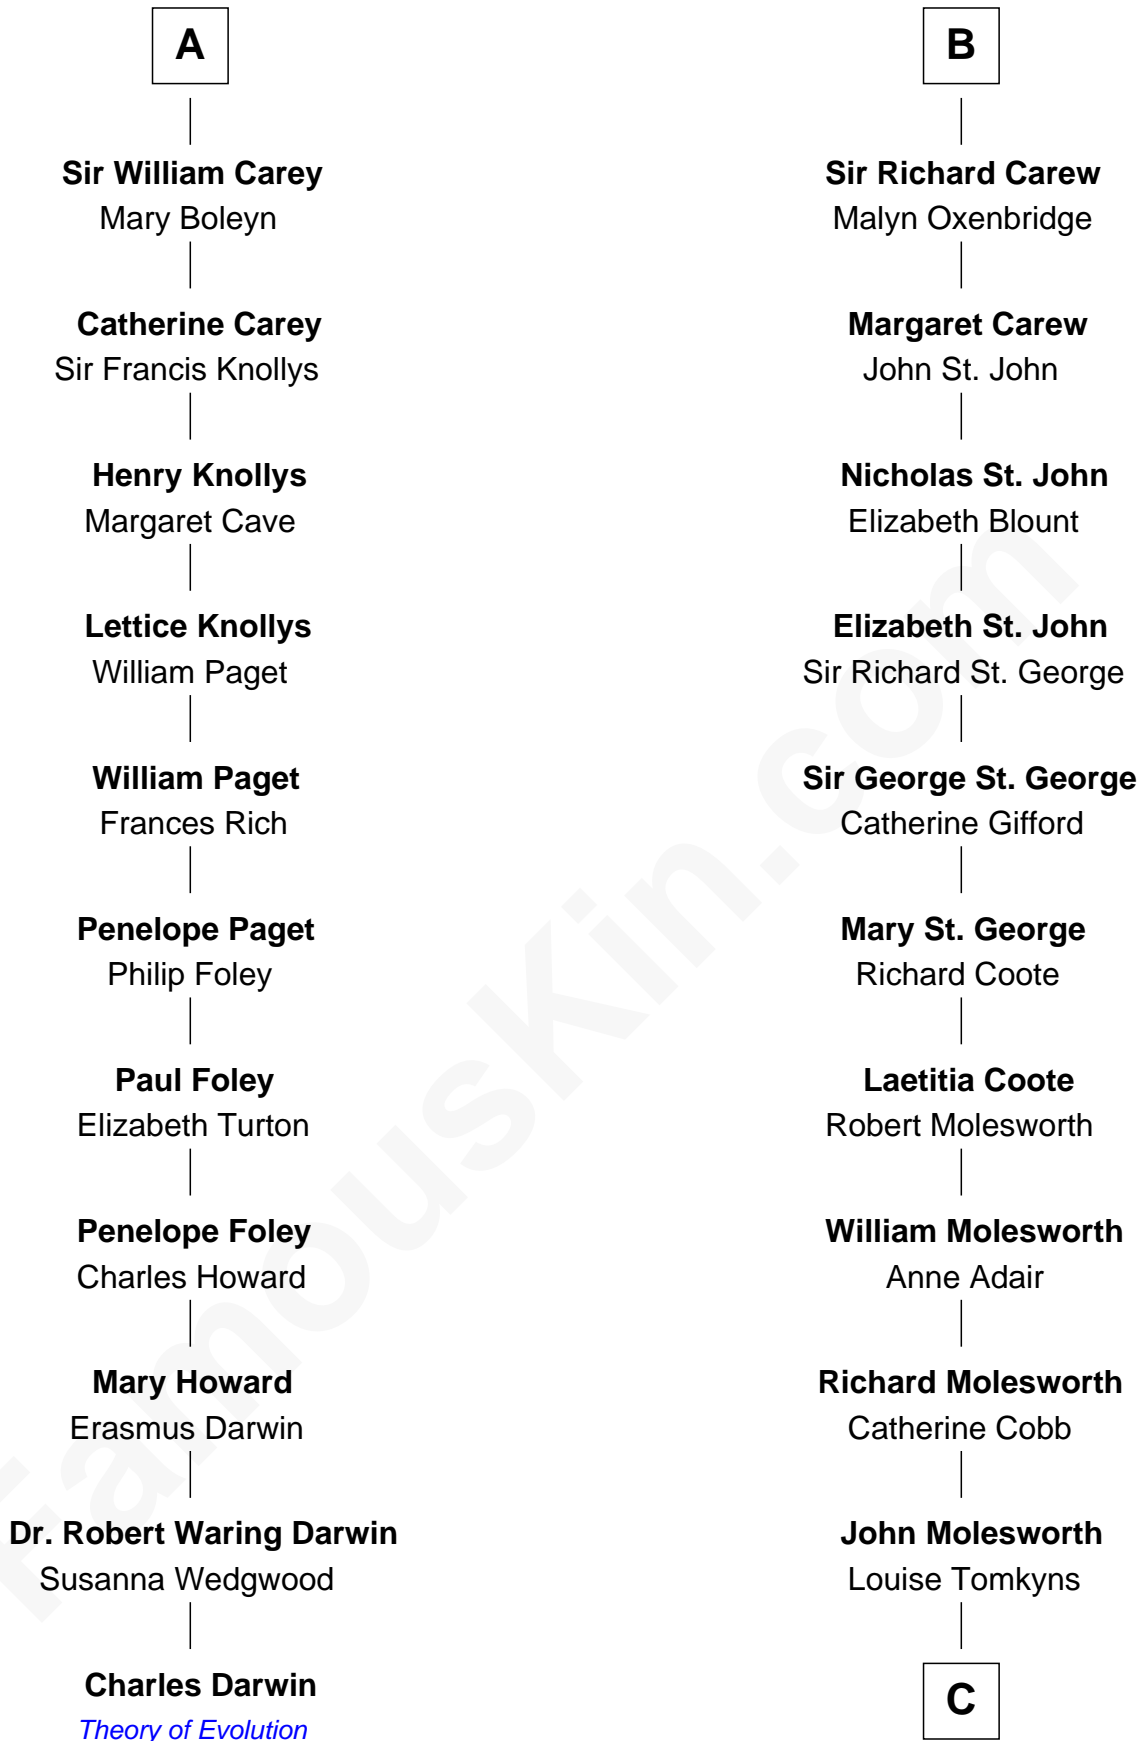

# FamousKin.com Relationship Chart of

**Charles Darwin**

*Theory of Evolution*

17th cousin 2 times removed of

**Joan Fontaine**

*Movie Actress*

**Sir Maurice de Berkeley**

Eve la Zouche

**C**

—  
**Margaret Letitia Molesworth**  
Charles Richard De Havilland

—  
**Walter Augustus De Havilland**  
Lillian Augusta Ruse

—  
**Joan Fontaine**  
*Movie Actress*

FamousKin.com