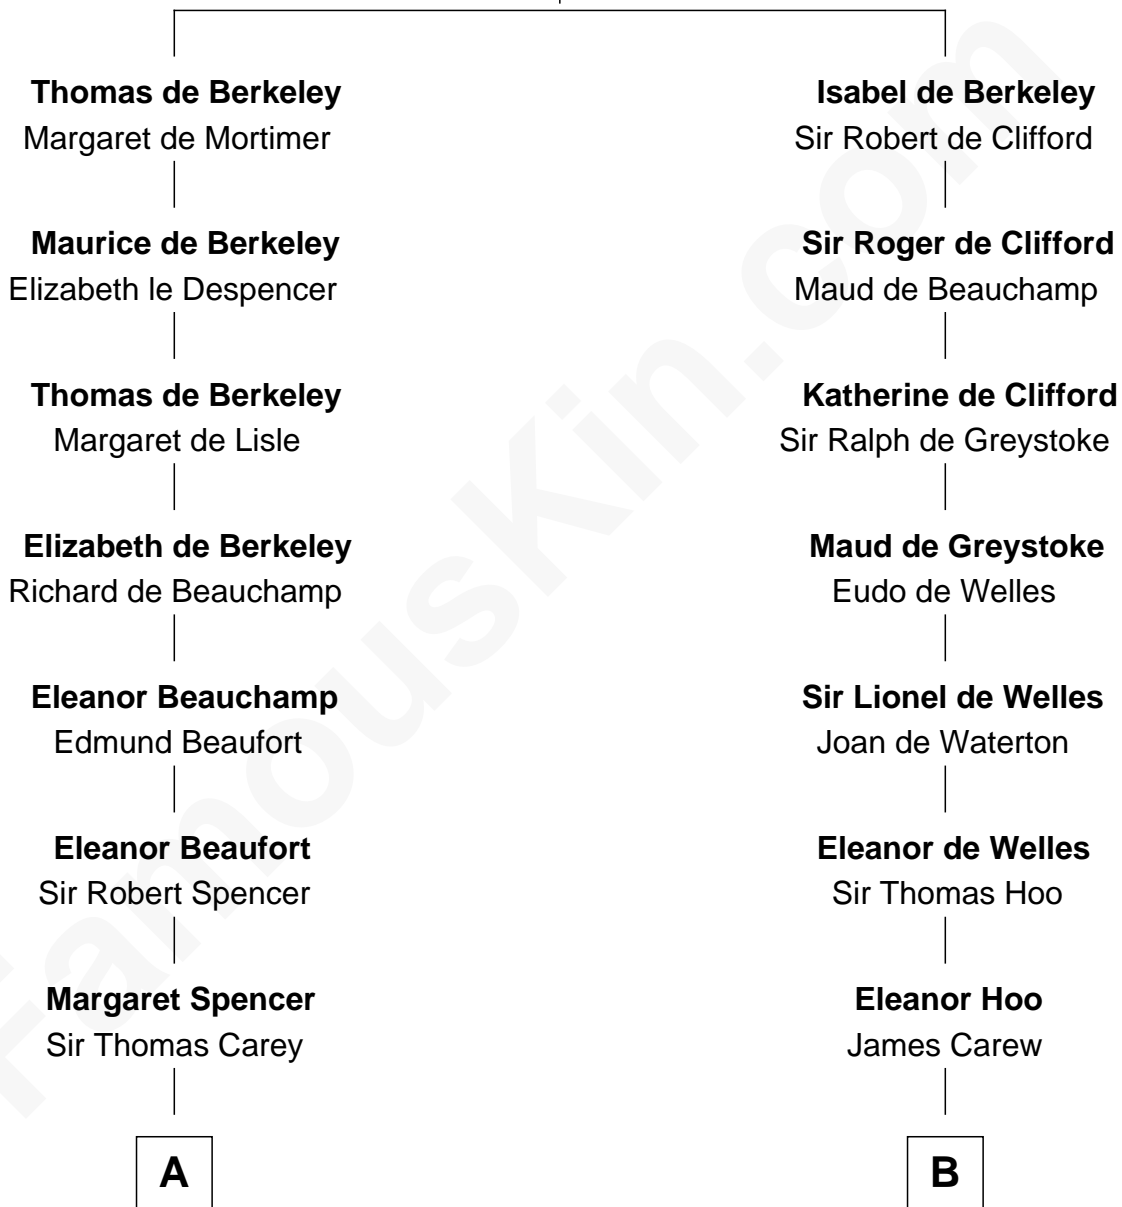

# FamousKin.com Relationship Chart of

**Charles Darwin**

*Theory of Evolution*

17th cousin 2 times removed of

**Joan Fontaine**

*Movie Actress*

**Sir Maurice de Berkeley**

Eve la Zouche

**C**

—  
**Margaret Letitia Molesworth**  
Charles Richard De Havilland

—  
**Walter Augustus De Havilland**  
Lillian Augusta Ruse

—  
**Joan Fontaine**  
*Movie Actress*

FamousKin.com