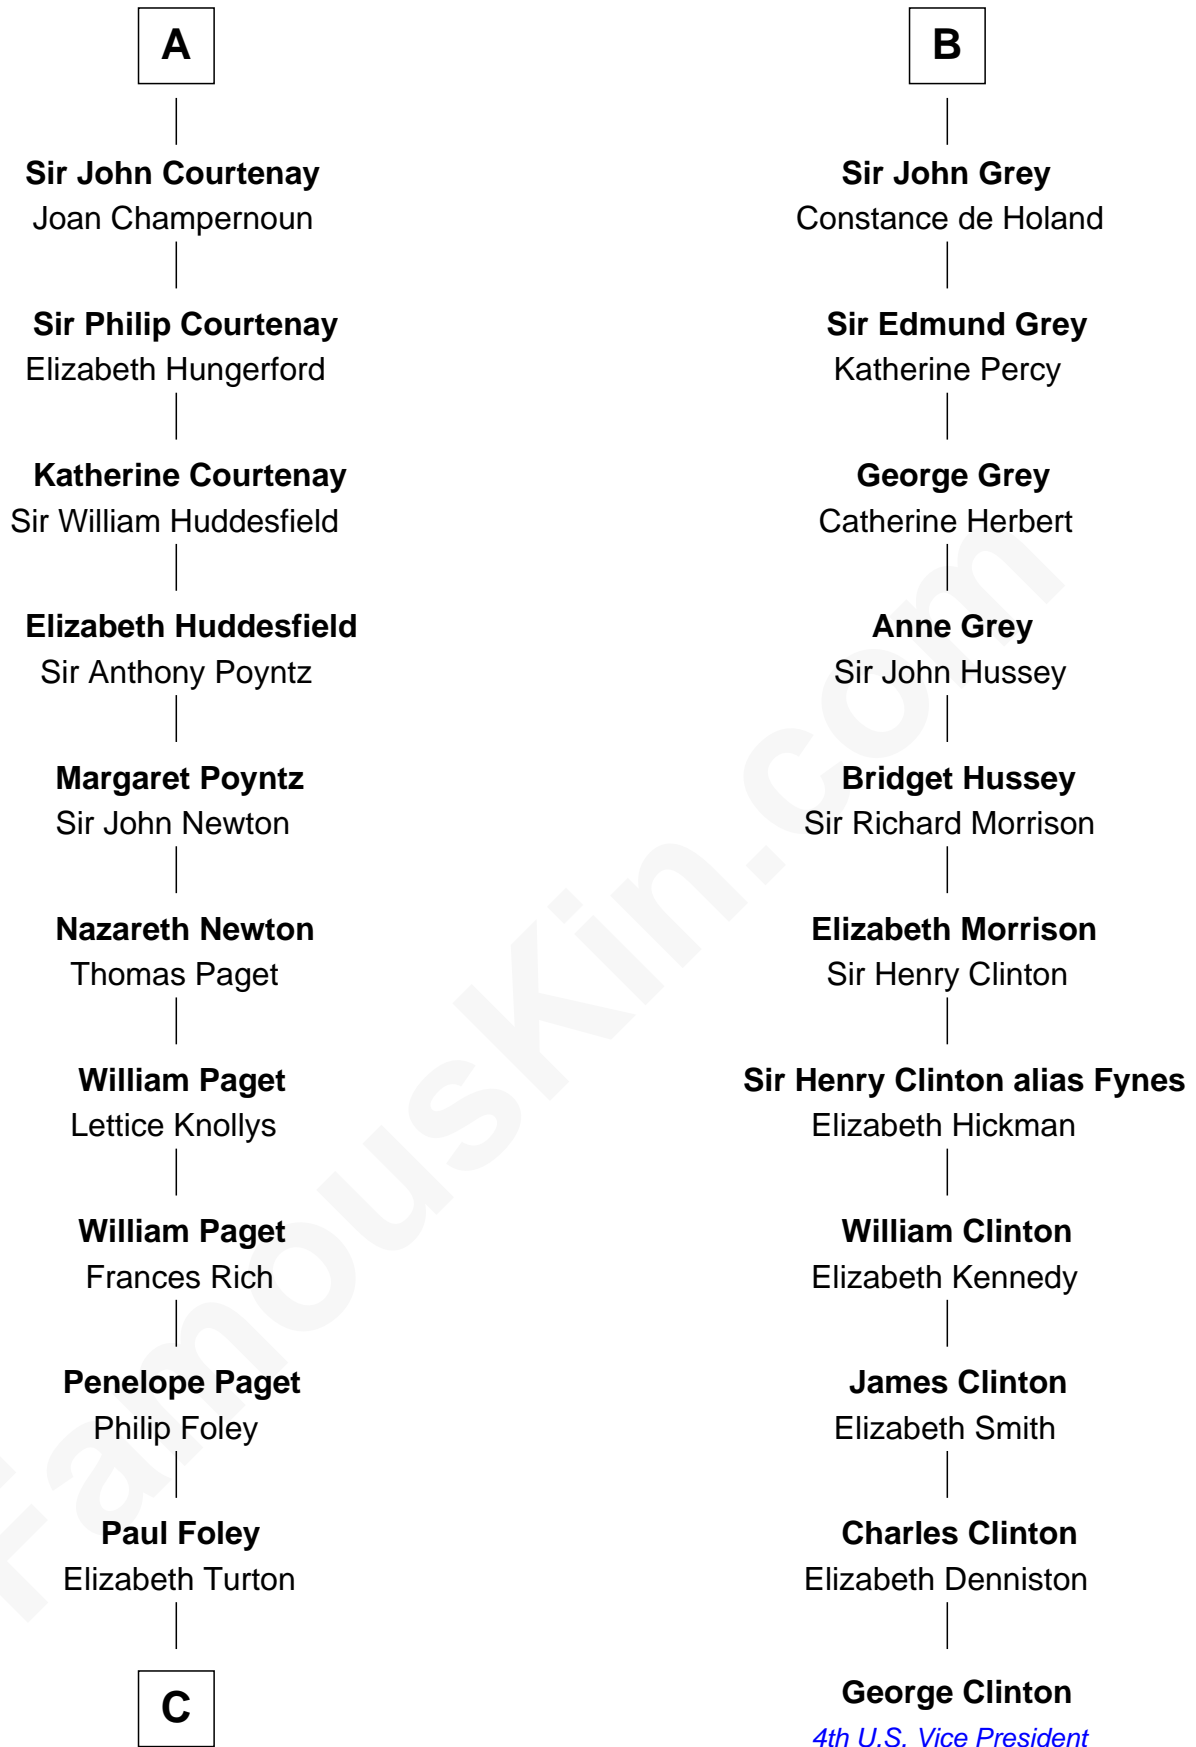

# FamousKin.com Relationship Chart of

**Charles Darwin**

*Theory of Evolution*

17th cousin 3 times removed of

**George Clinton**

*4th U.S. Vice President*

**Humphrey IV de Bohun**

Margaret of Scotland

**C**

—  
**Penelope Foley**  
Charles Howard

—  
**Mary Howard**  
Erasmus Darwin

—  
**Dr. Robert Waring Darwin**  
Susanna Wedgwood

—  
**Charles Darwin**  
*Theory of Evolution*

FamousKin.com