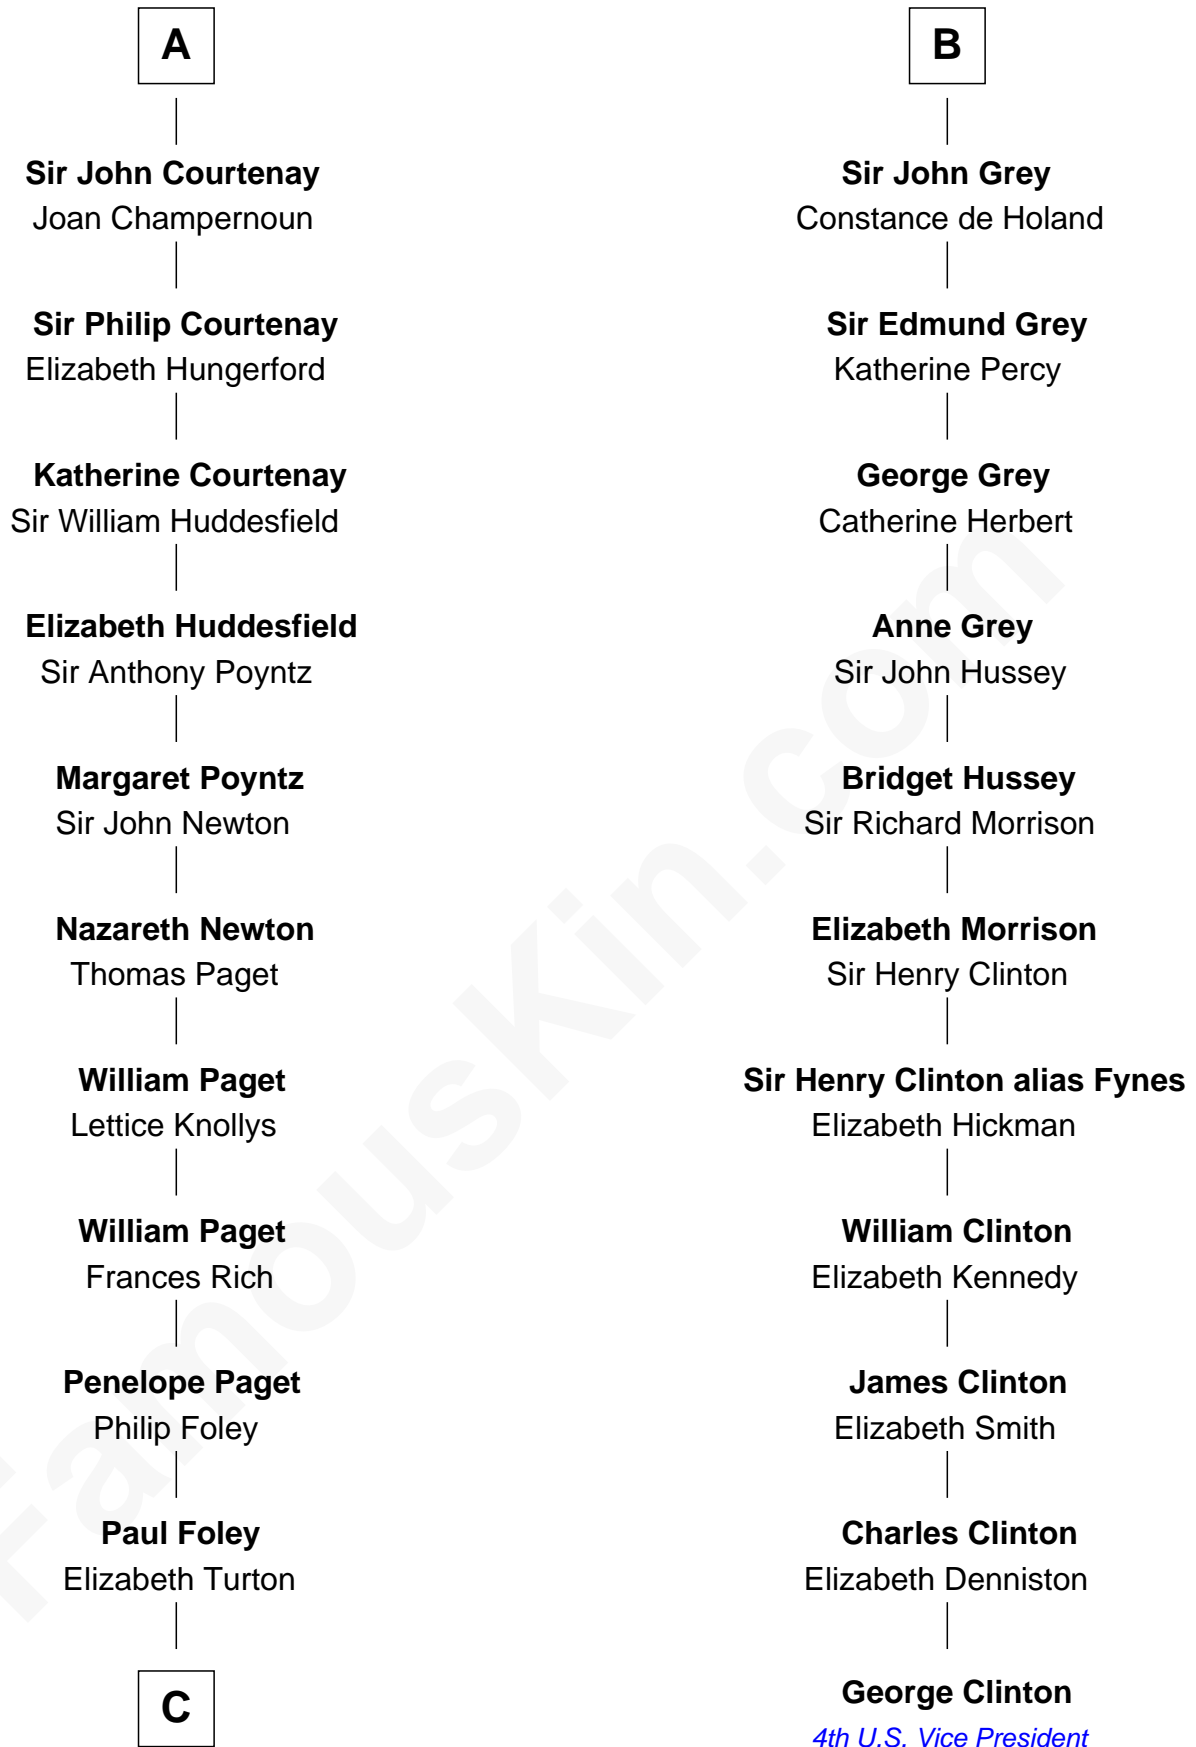

# FamousKin.com Relationship Chart of

**Charles Darwin**

*Theory of Evolution*

17th cousin 3 times removed of

**George Clinton**

*4th U.S. Vice President*

**Henri de Eu**  
Maud de Warenne

FamousKin.com