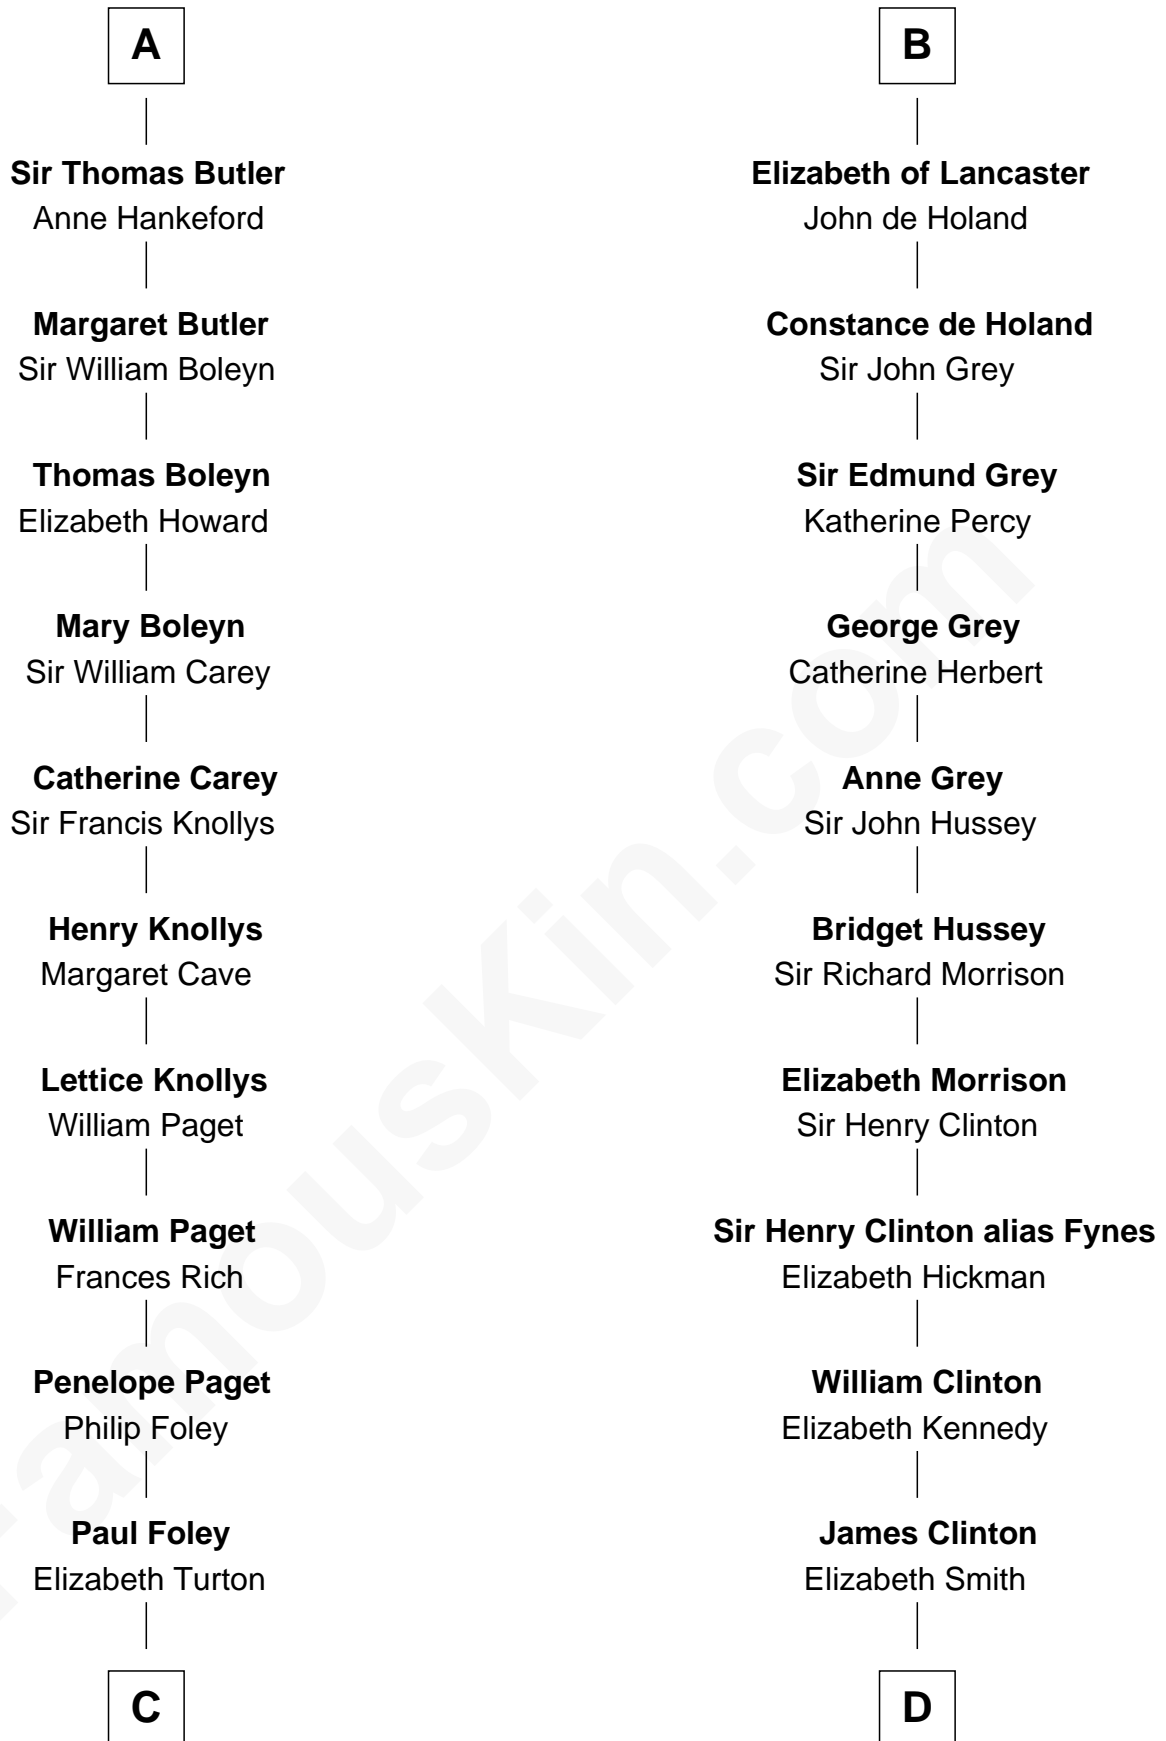

FamousKin.com Relationship Chart of

Charles Darwin

Theory of Evolution

18th cousin 2 times removed of

George Clinton

4th U.S. Vice President

Robert Mauduit

Isabel Basset

FamousKin.com