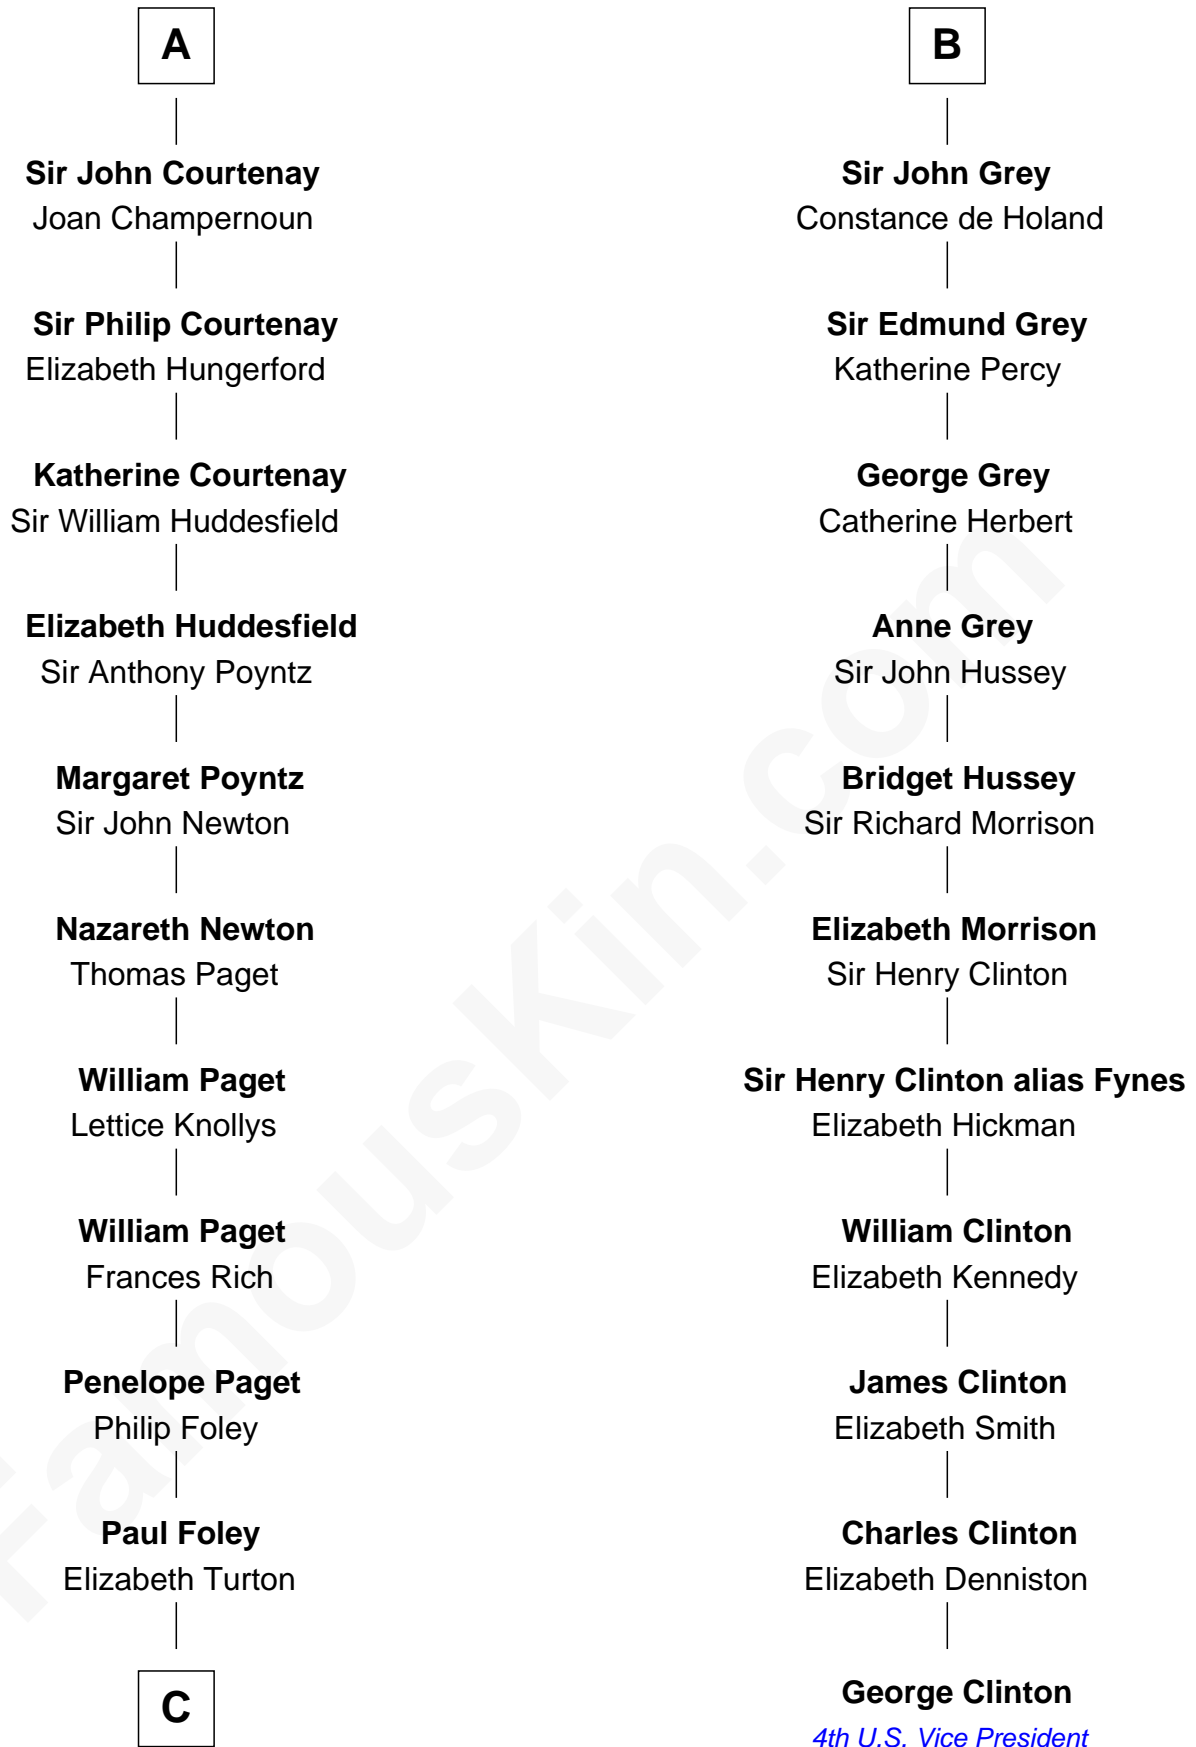

# FamousKin.com Relationship Chart of

**Charles Darwin**

*Theory of Evolution*

17th cousin 3 times removed of

**George Clinton**

*4th U.S. Vice President*

**Hugues de Lusignan**

Orengarde - - - - -

**C**

—  
**Penelope Foley**  
Charles Howard

—  
**Mary Howard**  
Erasmus Darwin

—  
**Dr. Robert Waring Darwin**  
Susanna Wedgwood

—  
**Charles Darwin**  
*Theory of Evolution*

FamousKin.com