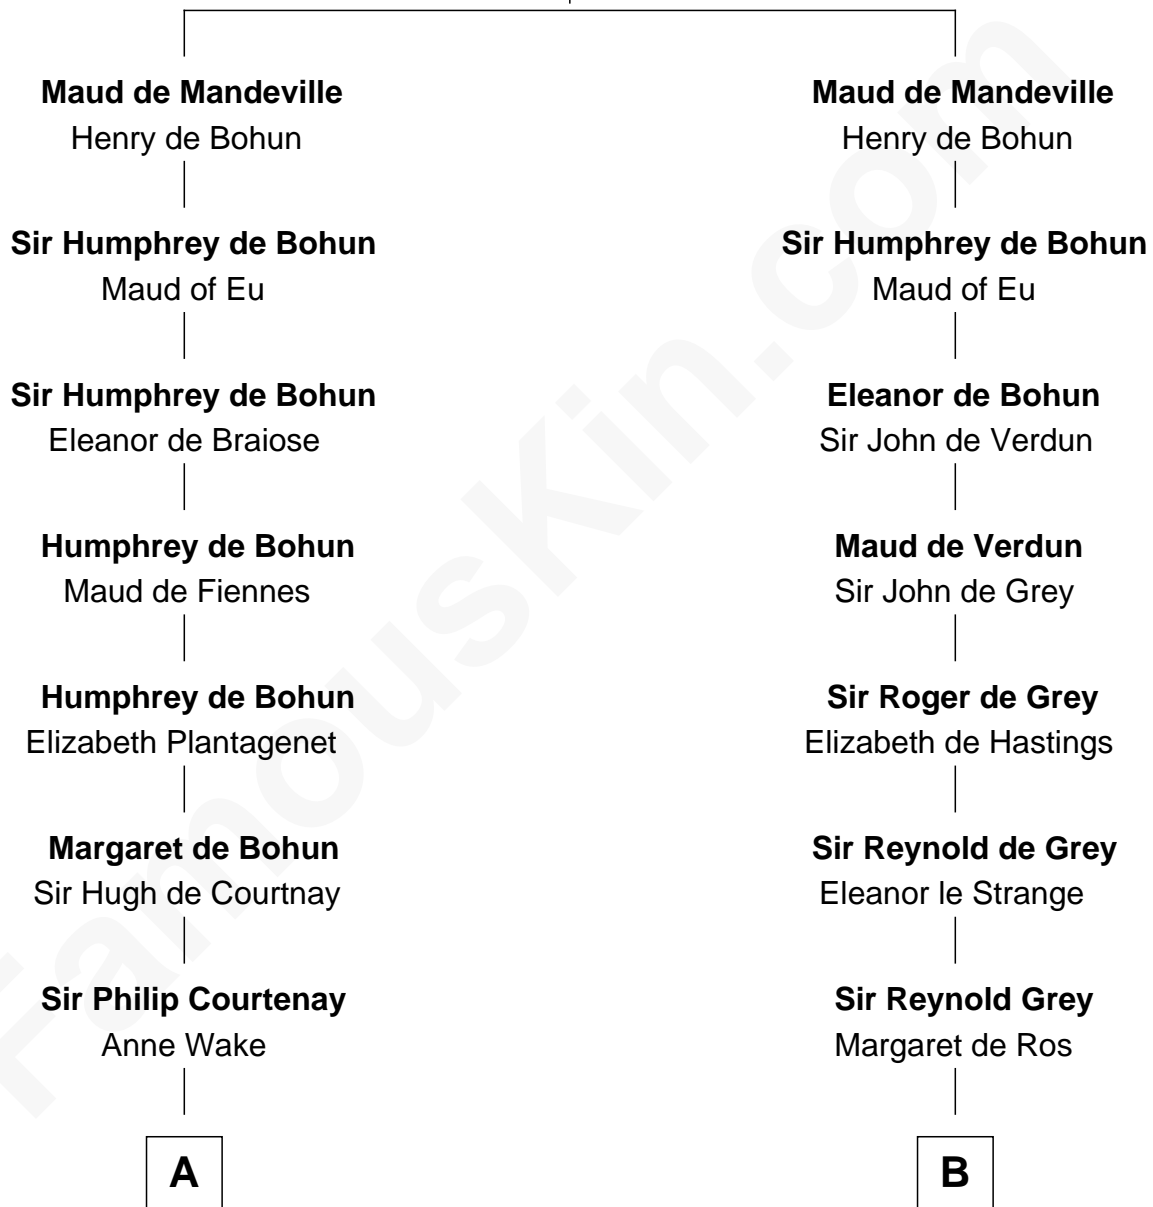

FamousKin.com Relationship Chart of

Charles Darwin

Theory of Evolution

17th cousin 3 times removed of

George Clinton

4th U.S. Vice President

Beatrix de Say
Sir Geoffrey FitzPiers

FamousKin.com