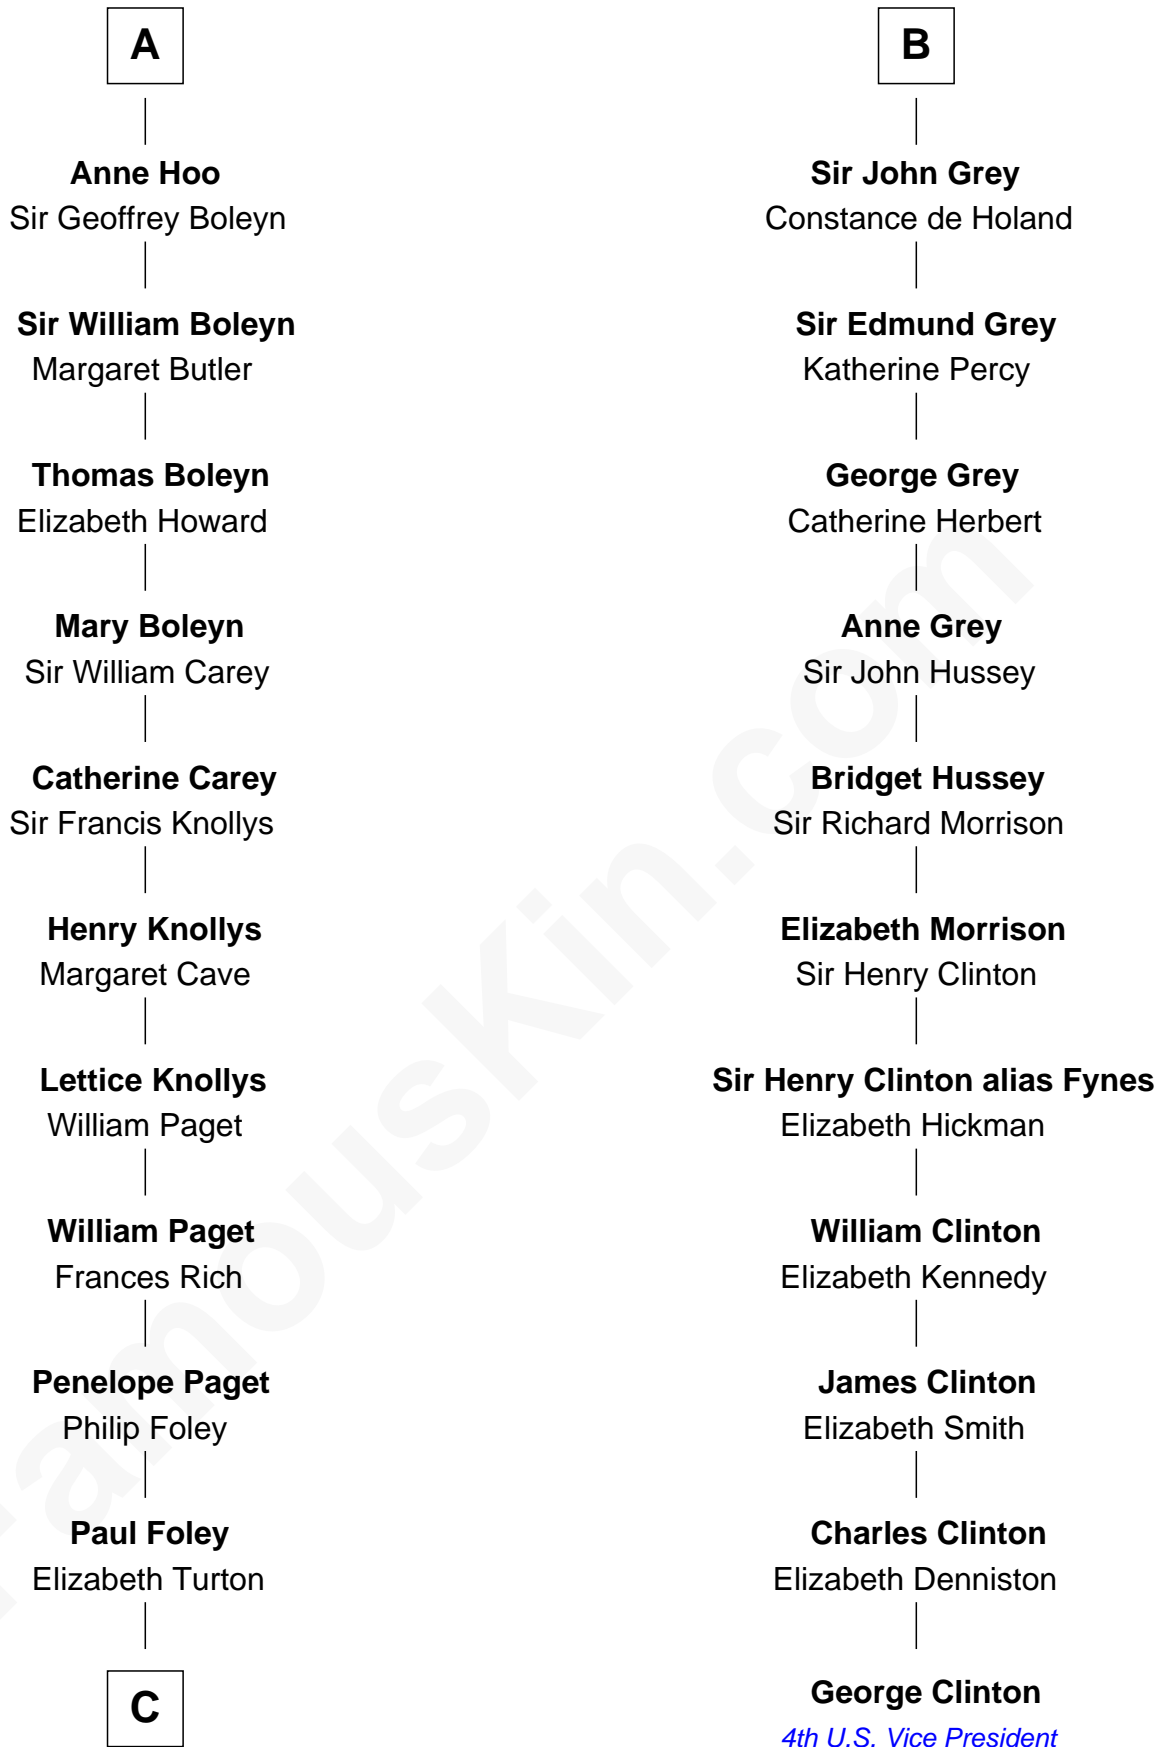

FamousKin.com Relationship Chart of

Charles Darwin

Theory of Evolution

17th cousin 3 times removed of

George Clinton

4th U.S. Vice President

William d'Aubenev

Mabel of Chester

Nichole d'Aubenev

Sir Roger de Somery

Joan de Somery

John IV le Strange

Hawise le Strange

Robert de Felton

Sir John de Felton

Sibyl - - - - -

Sir Thomas de Felton

Joan Walkfare

Eleanor de Felton

Sir Thomas Hoo

Sir Thomas Hoo

Elizabeth Wychingham

A

Nichole d'Aubenev

Margaret de Audley

Beatrice de Stafford

Thomas de Ros

Margaret de Ros

Sir Reynold Grey

B

FamousKin.com