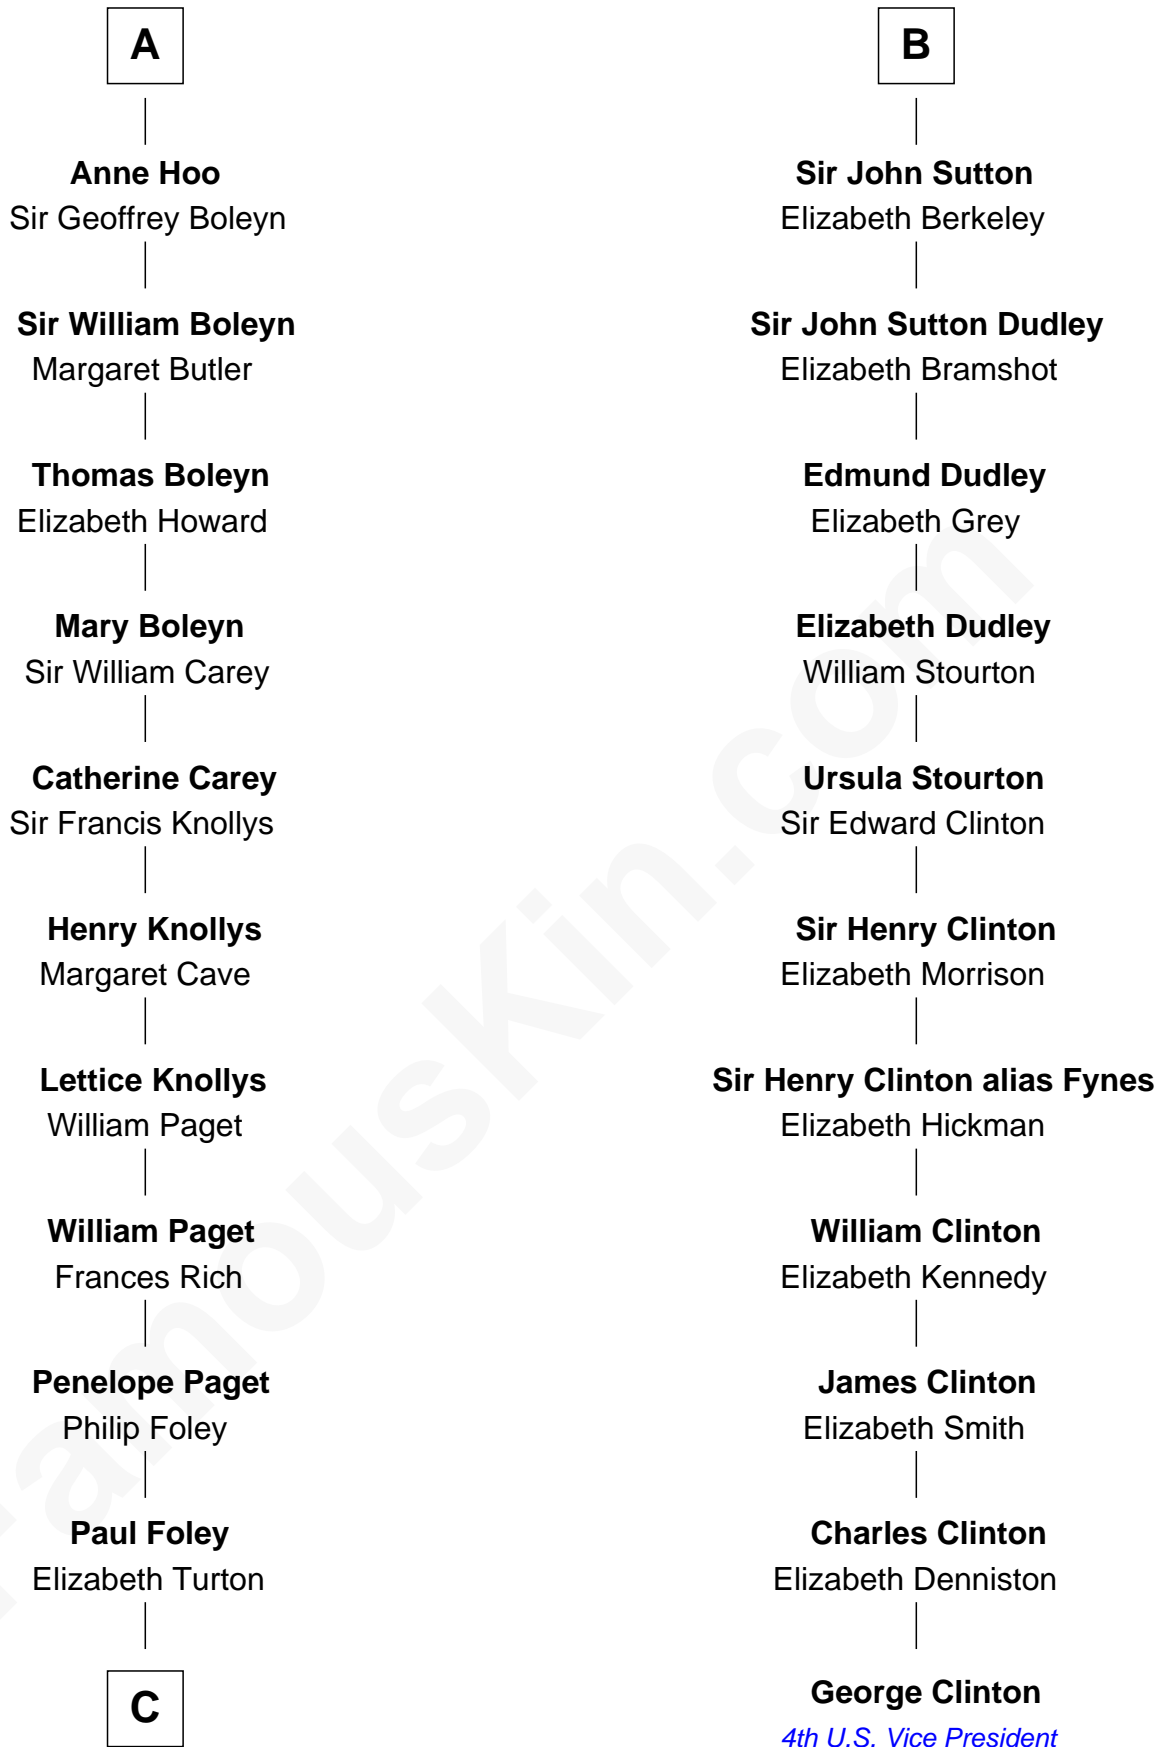

# FamousKin.com Relationship Chart of

**Charles Darwin**

*Theory of Evolution*

17th cousin 3 times removed of

**George Clinton**

*4th U.S. Vice President*

**Sir Ralph de Somery**

Margaret le Gras

**C**

—  
**Penelope Foley**  
Charles Howard

—  
**Mary Howard**  
Erasmus Darwin

—  
**Dr. Robert Waring Darwin**  
Susanna Wedgwood

—  
**Charles Darwin**  
*Theory of Evolution*

FamousKin.com