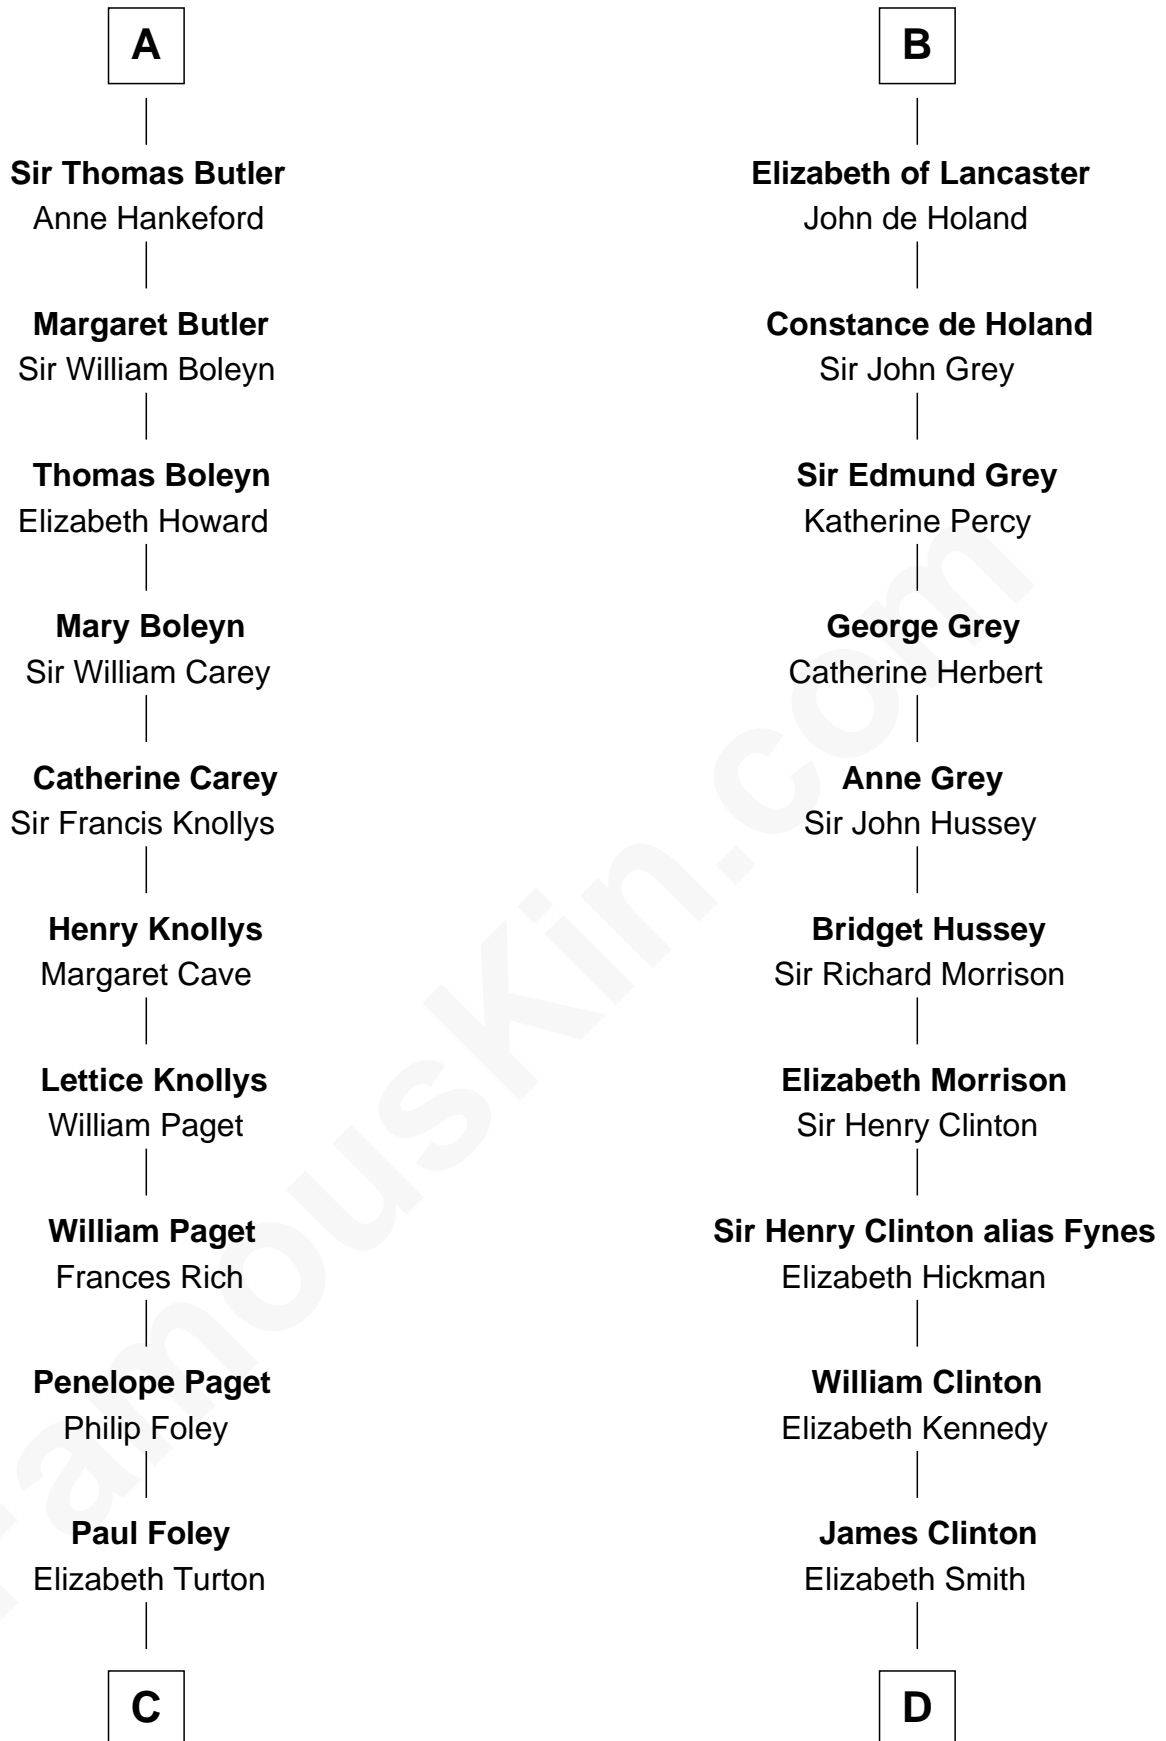

FamousKin.com Relationship Chart of

Charles Darwin

Theory of Evolution

18th cousin 2 times removed of

George Clinton

4th U.S. Vice President

Waleran de Newburgh

Alice de Harcourt

FamousKin.com