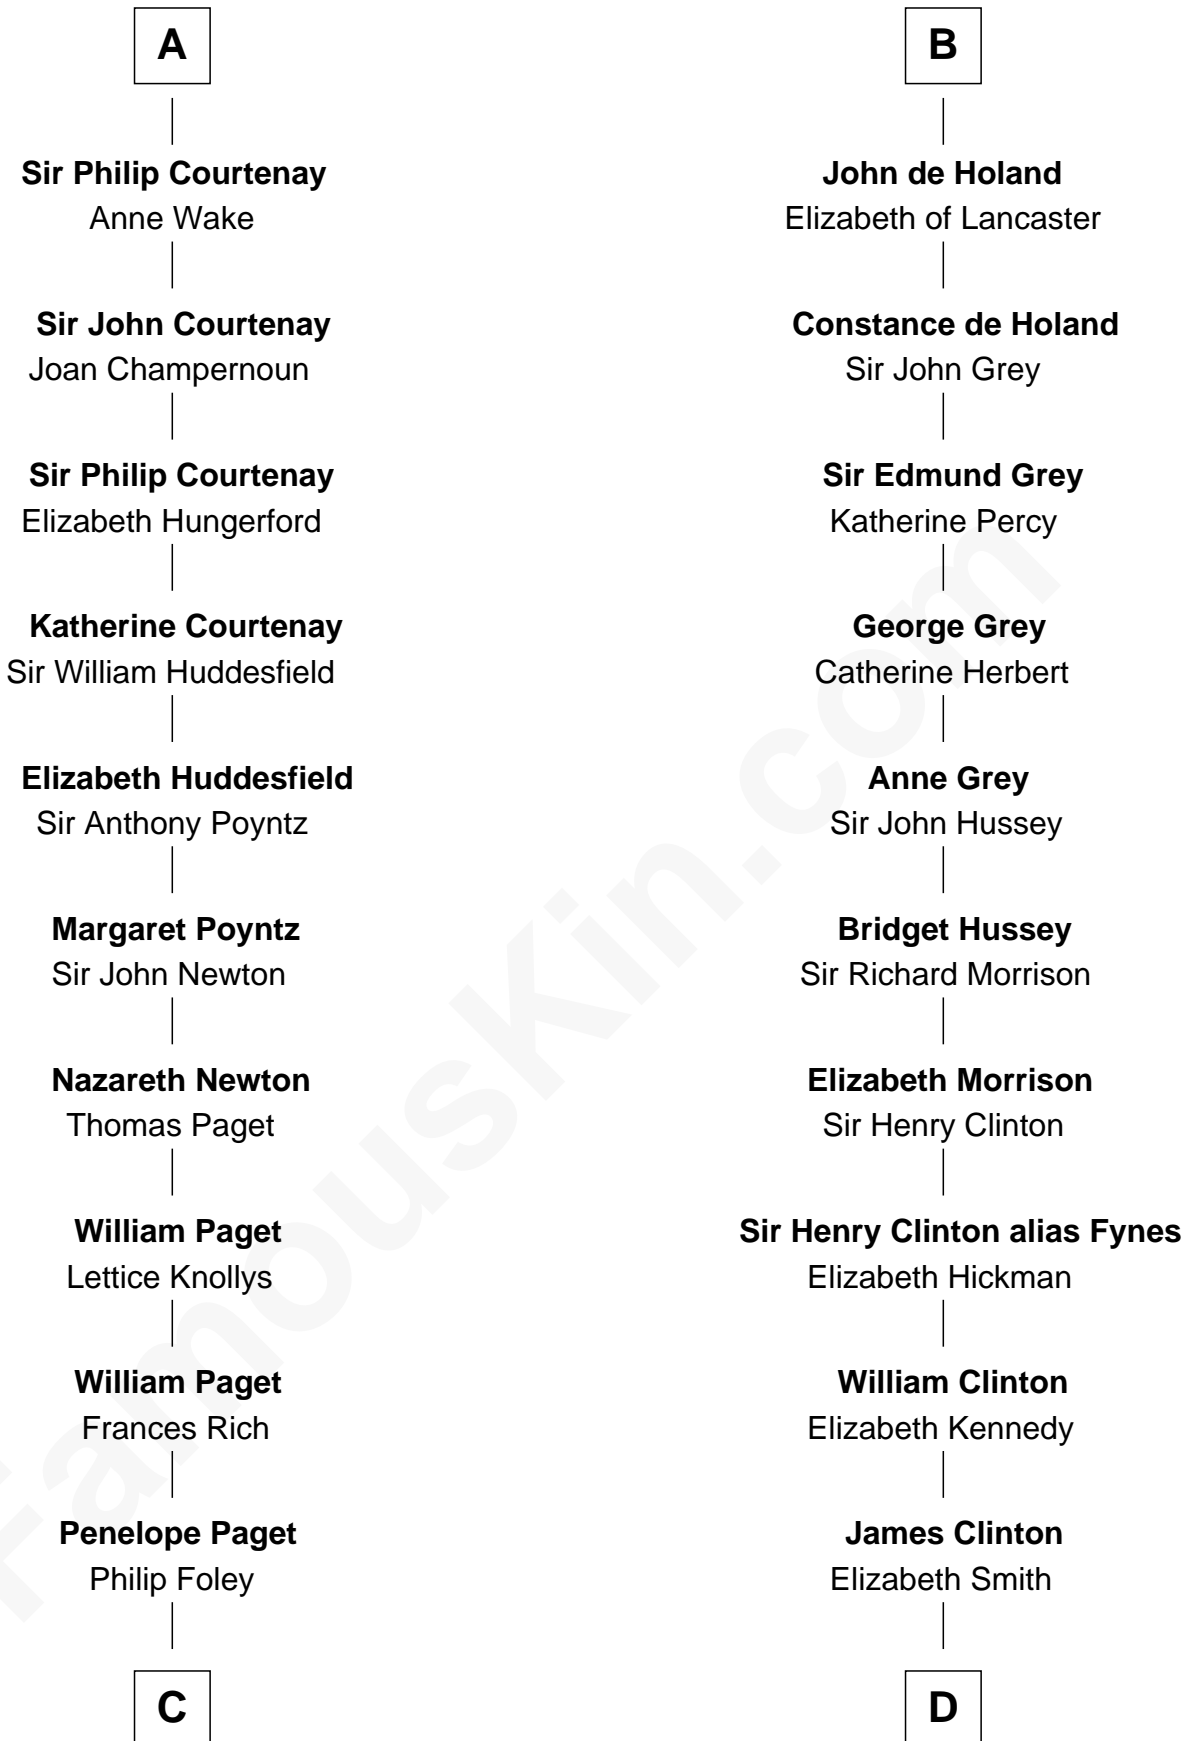

FamousKin.com Relationship Chart of

Charles Darwin

Theory of Evolution

18th cousin 3 times removed of

George Clinton

4th U.S. Vice President

Henry I, King of England

Maud of Scotland