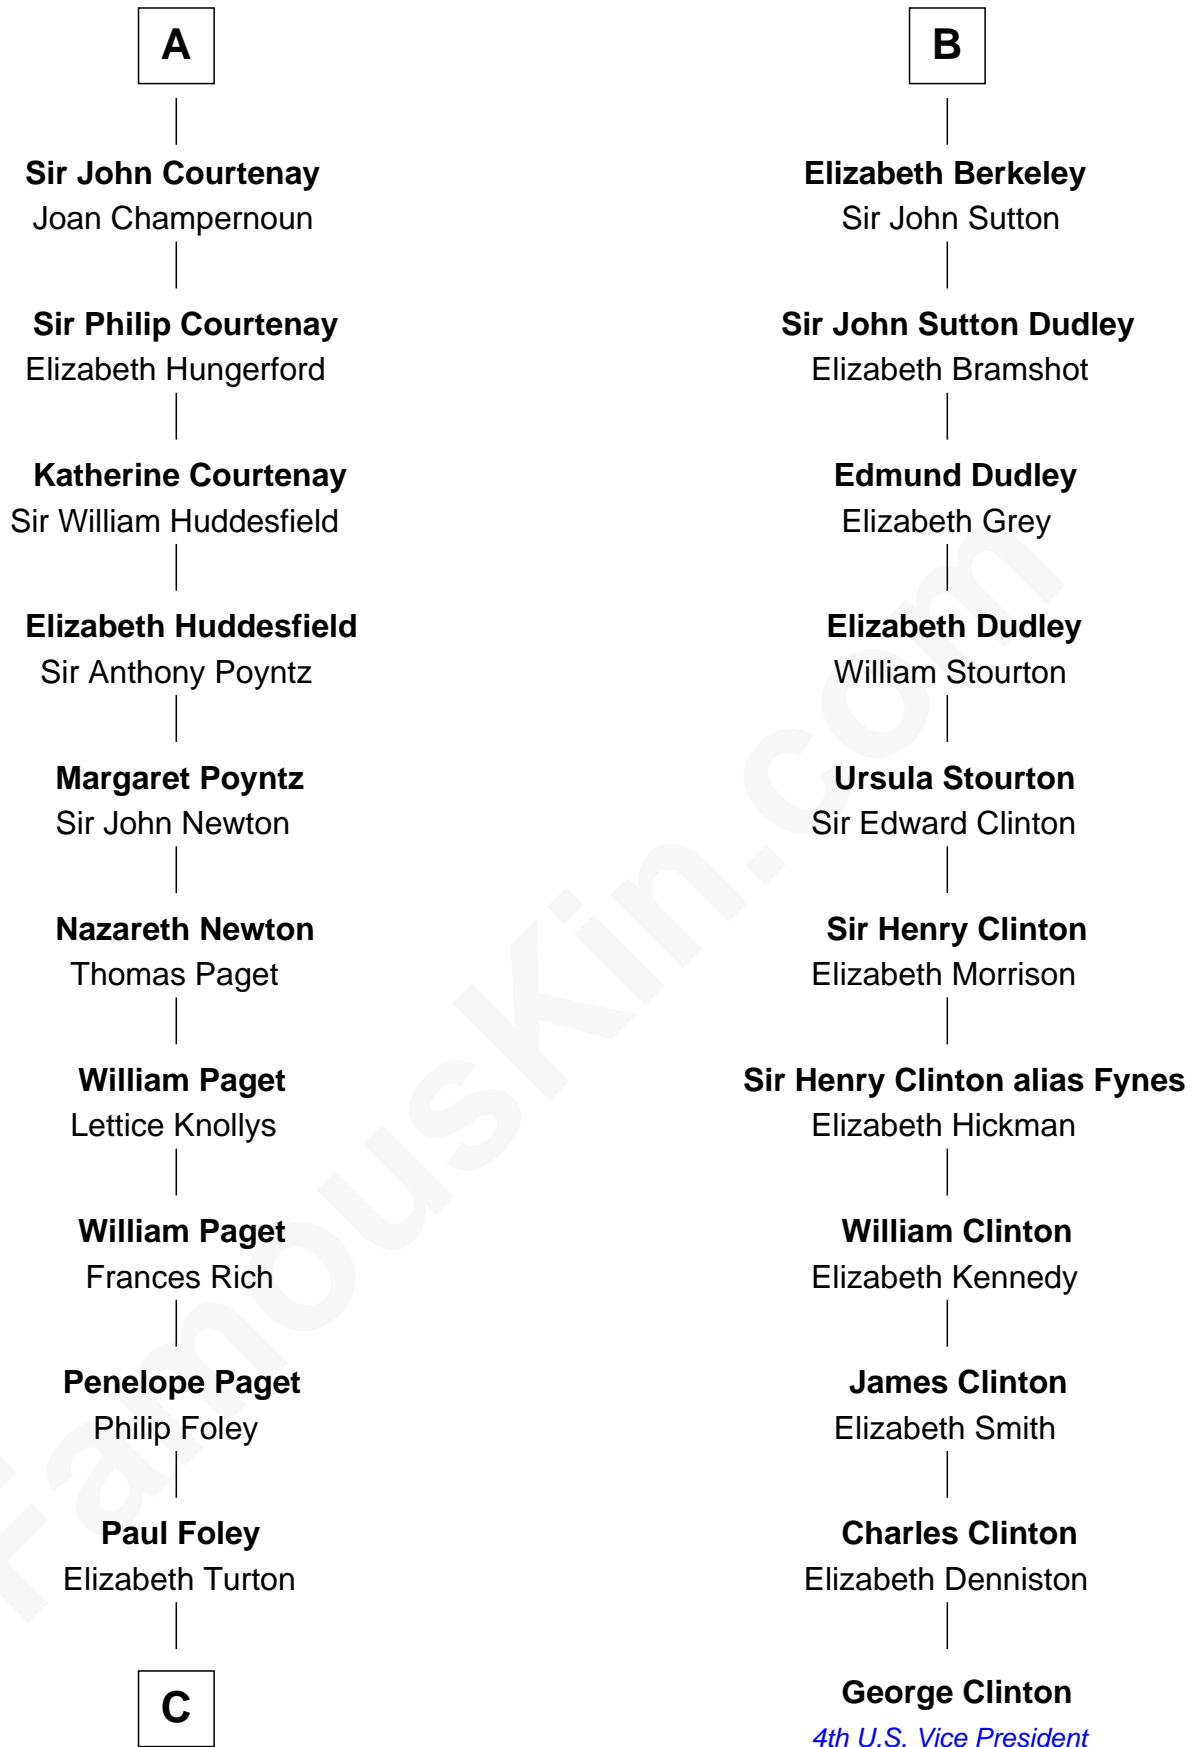

FamousKin.com Relationship Chart of

Charles Darwin

Theory of Evolution

17th cousin 3 times removed of

George Clinton

4th U.S. Vice President

Richard de Clare
Aoife MacMurrough

FamousKin.com