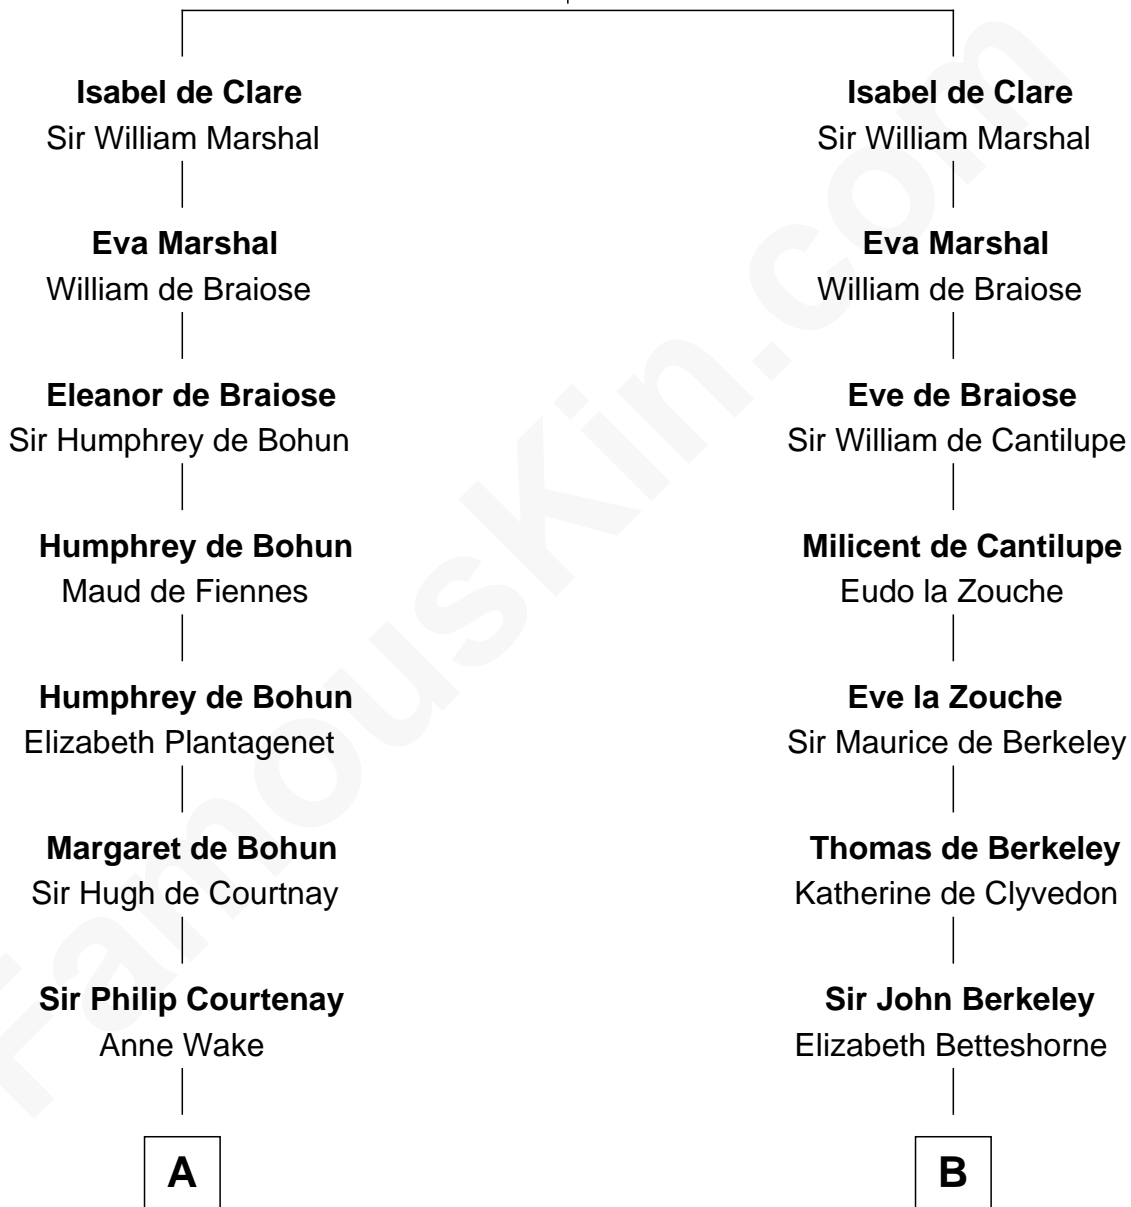

FamousKin.com Relationship Chart of

Charles Darwin

Theory of Evolution

17th cousin 3 times removed of

George Clinton

4th U.S. Vice President

Richard de Clare
Aoife MacMurrough

FamousKin.com