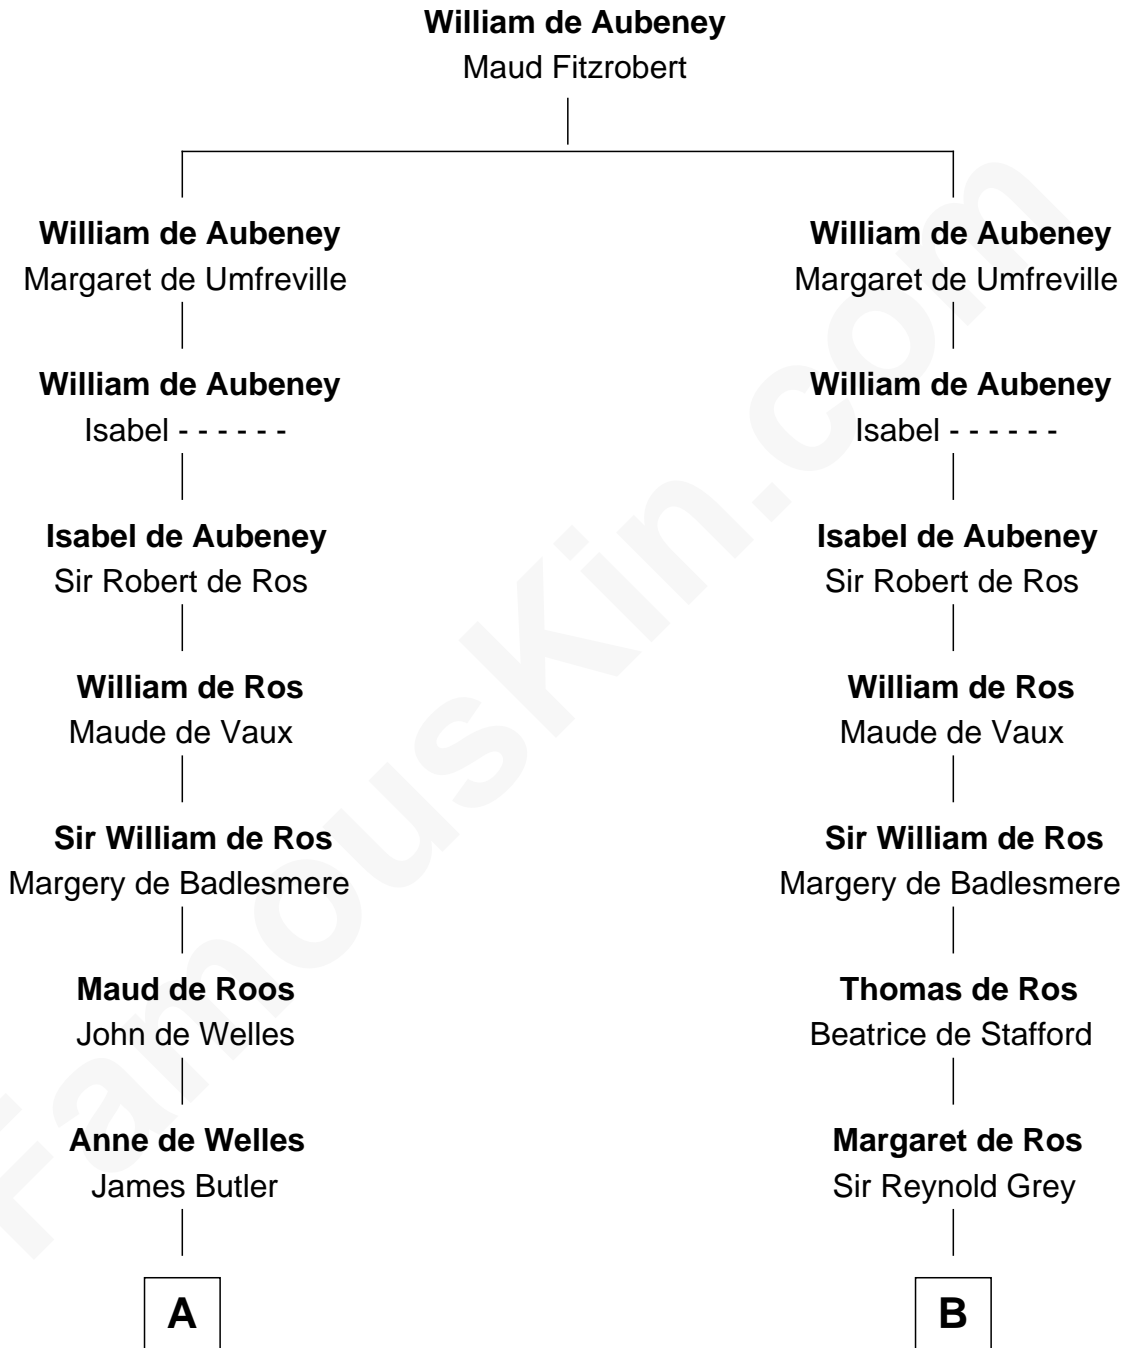

# FamousKin.com Relationship Chart of

**Charles Darwin**

*Theory of Evolution*

17th cousin 4 times removed of

**George Clinton**

*4th U.S. Vice President*

**C**

**Paul Foley**

Elizabeth Turton

**Penelope Foley**

Charles Howard

**Mary Howard**

Erasmus Darwin

**Dr. Robert Waring Darwin**

Susanna Wedgwood

**Charles Darwin**

*Theory of Evolution*

FamousKin.com