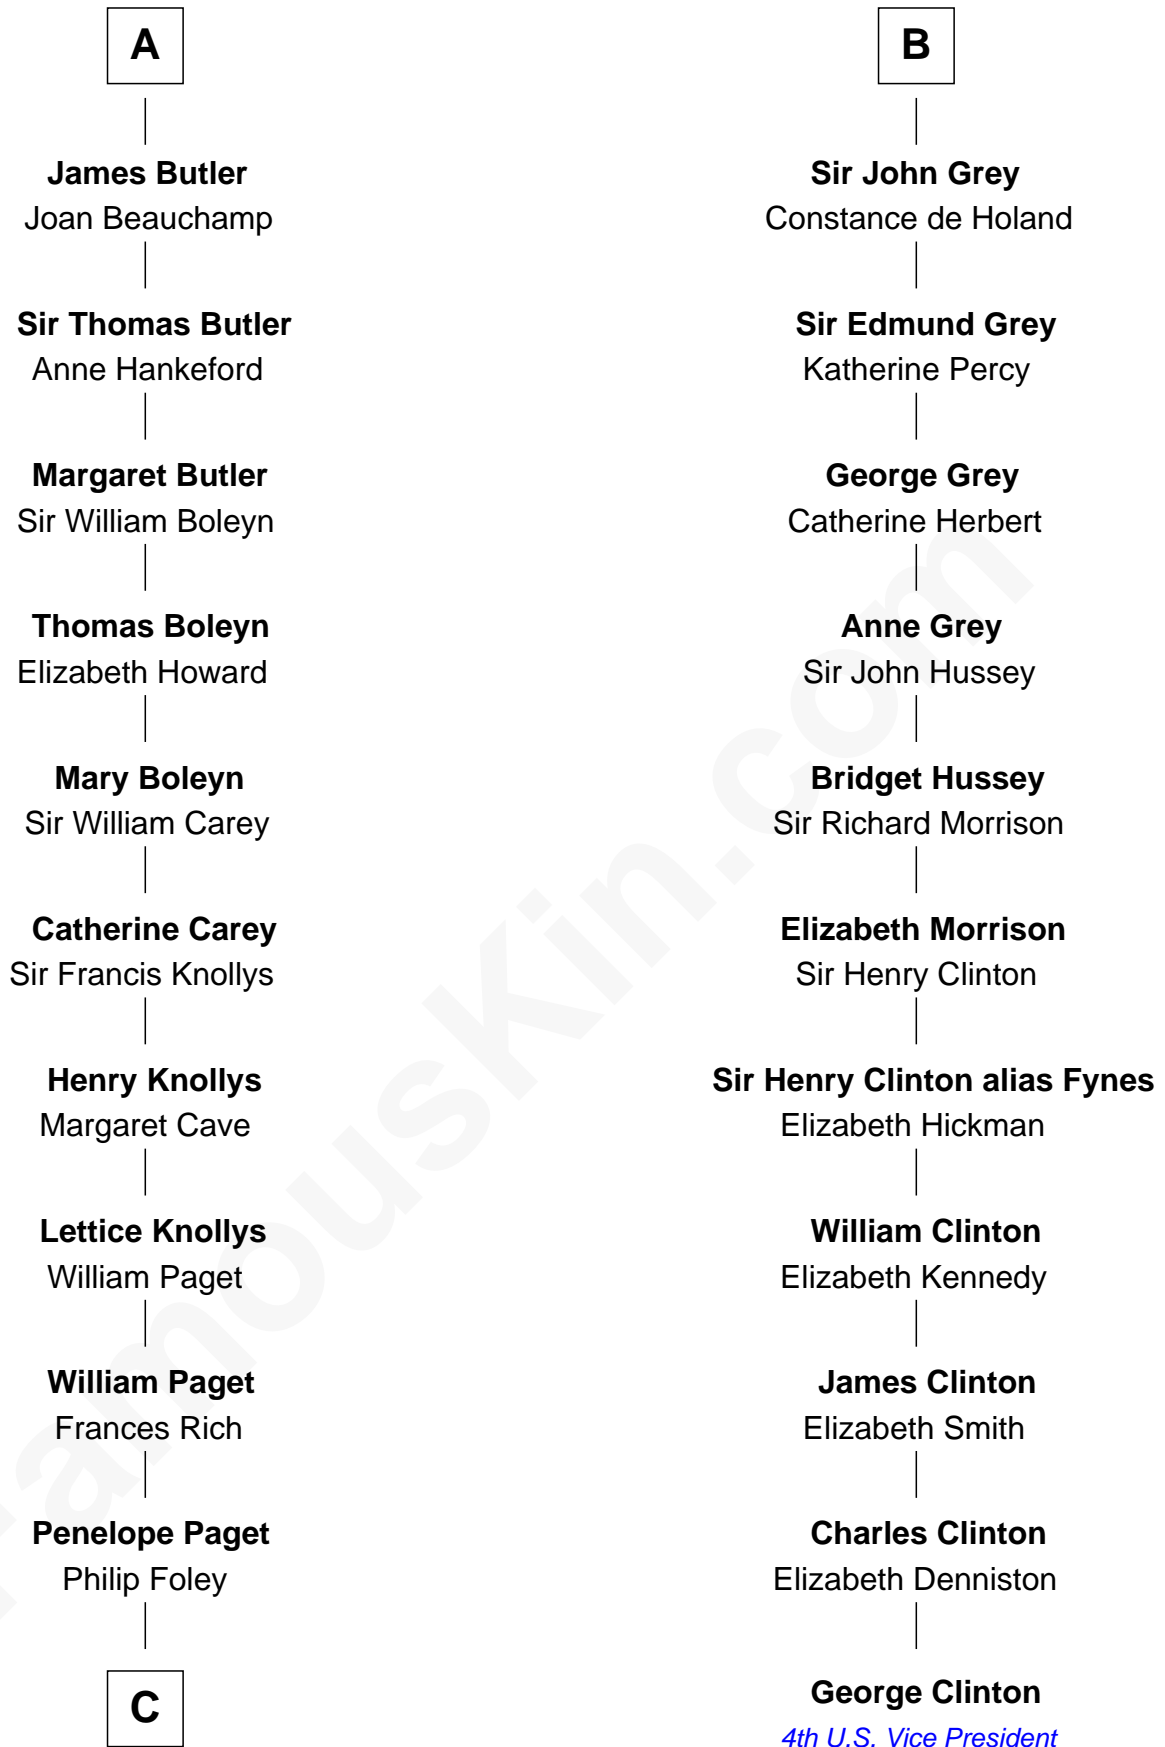

# FamousKin.com Relationship Chart of

**Charles Darwin**

*Theory of Evolution*

17th cousin 4 times removed of

**George Clinton**

*4th U.S. Vice President*

**C**

**Paul Foley**

Elizabeth Turton

**Penelope Foley**

Charles Howard

**Mary Howard**

Erasmus Darwin

**Dr. Robert Waring Darwin**

Susanna Wedgwood

**Charles Darwin**

*Theory of Evolution*

FamousKin.com