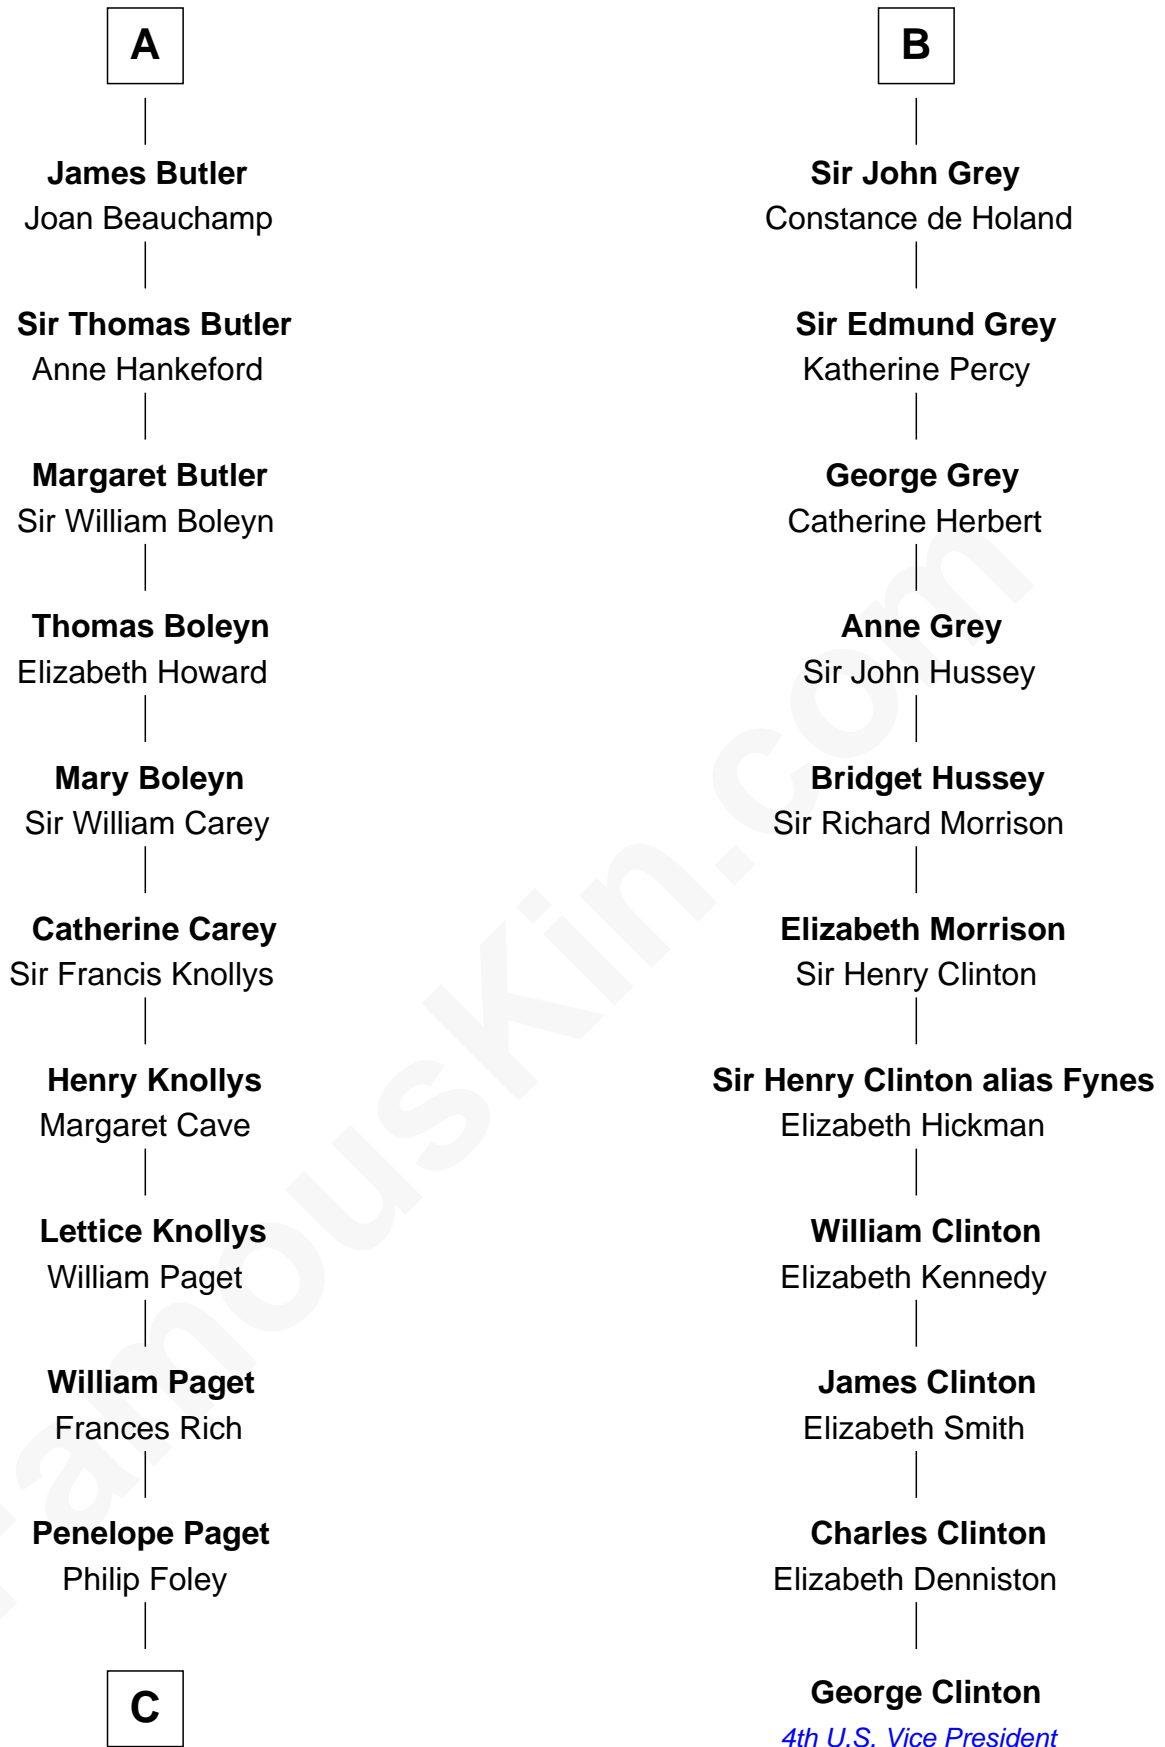

# FamousKin.com Relationship Chart of

**Charles Darwin**

*Theory of Evolution*

17th cousin 4 times removed of

**George Clinton**

*4th U.S. Vice President*

**Gerald FitzMaurice**

Eve de Bermingham

**C**

—  
**Paul Foley**

Elizabeth Turton

—  
**Penelope Foley**

Charles Howard

—  
**Mary Howard**

Erasmus Darwin

—  
**Dr. Robert Waring Darwin**

Susanna Wedgwood

—  
**Charles Darwin**

*Theory of Evolution*

FamousKin.com