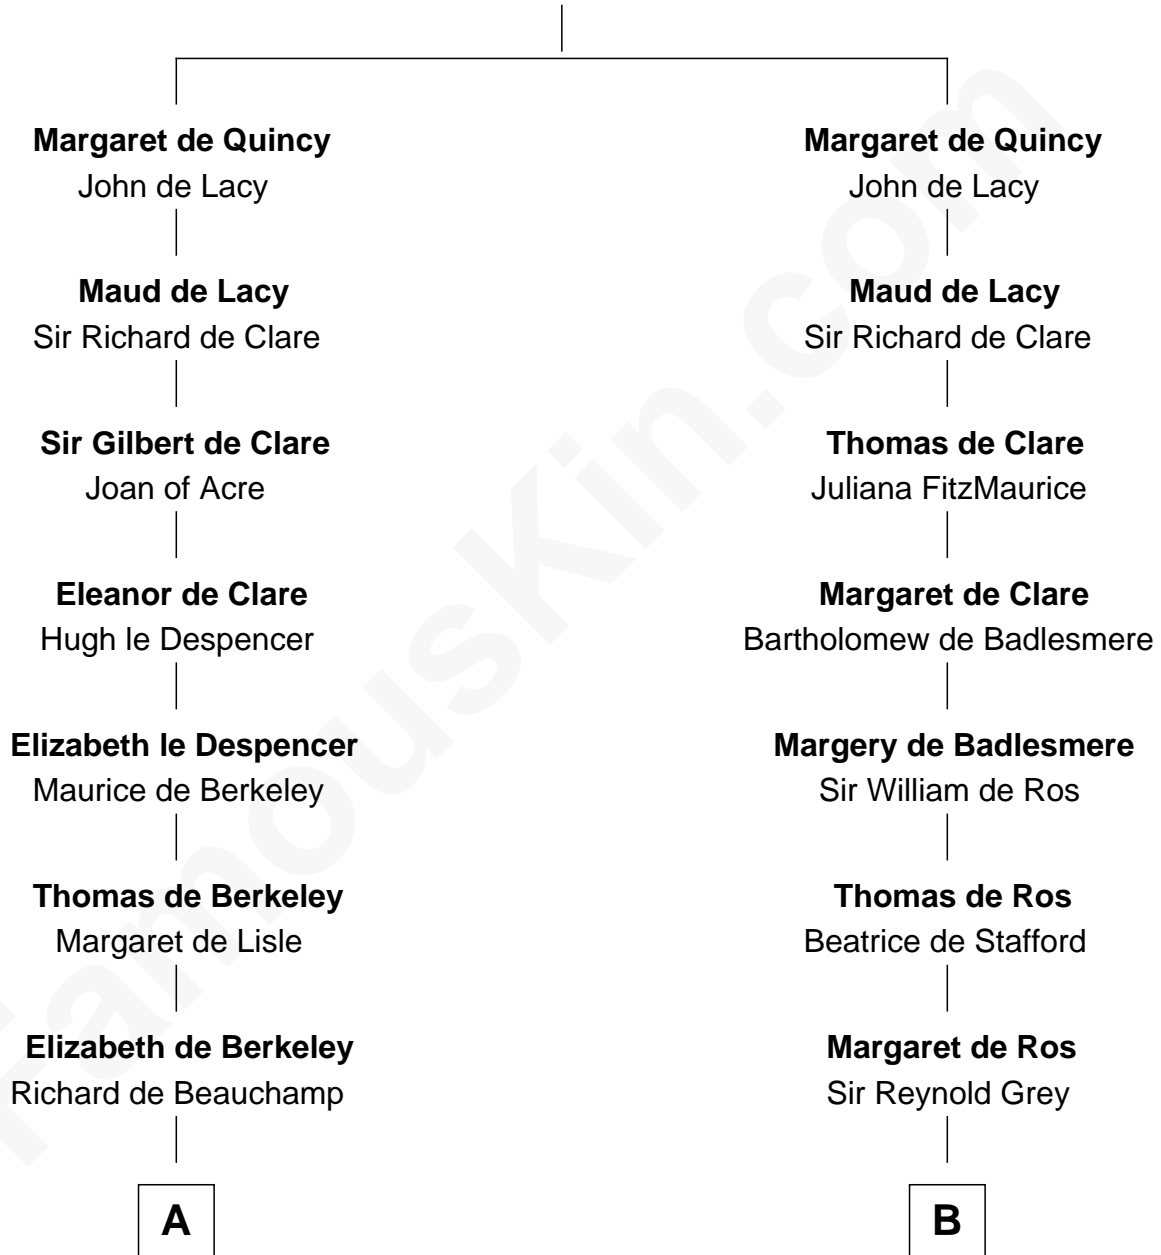

FamousKin.com Relationship Chart of

Charles Darwin

Theory of Evolution

17th cousin 3 times removed of

George Clinton

4th U.S. Vice President

Sir Robert II de Quincy

Hawise of Chester

FamousKin.com