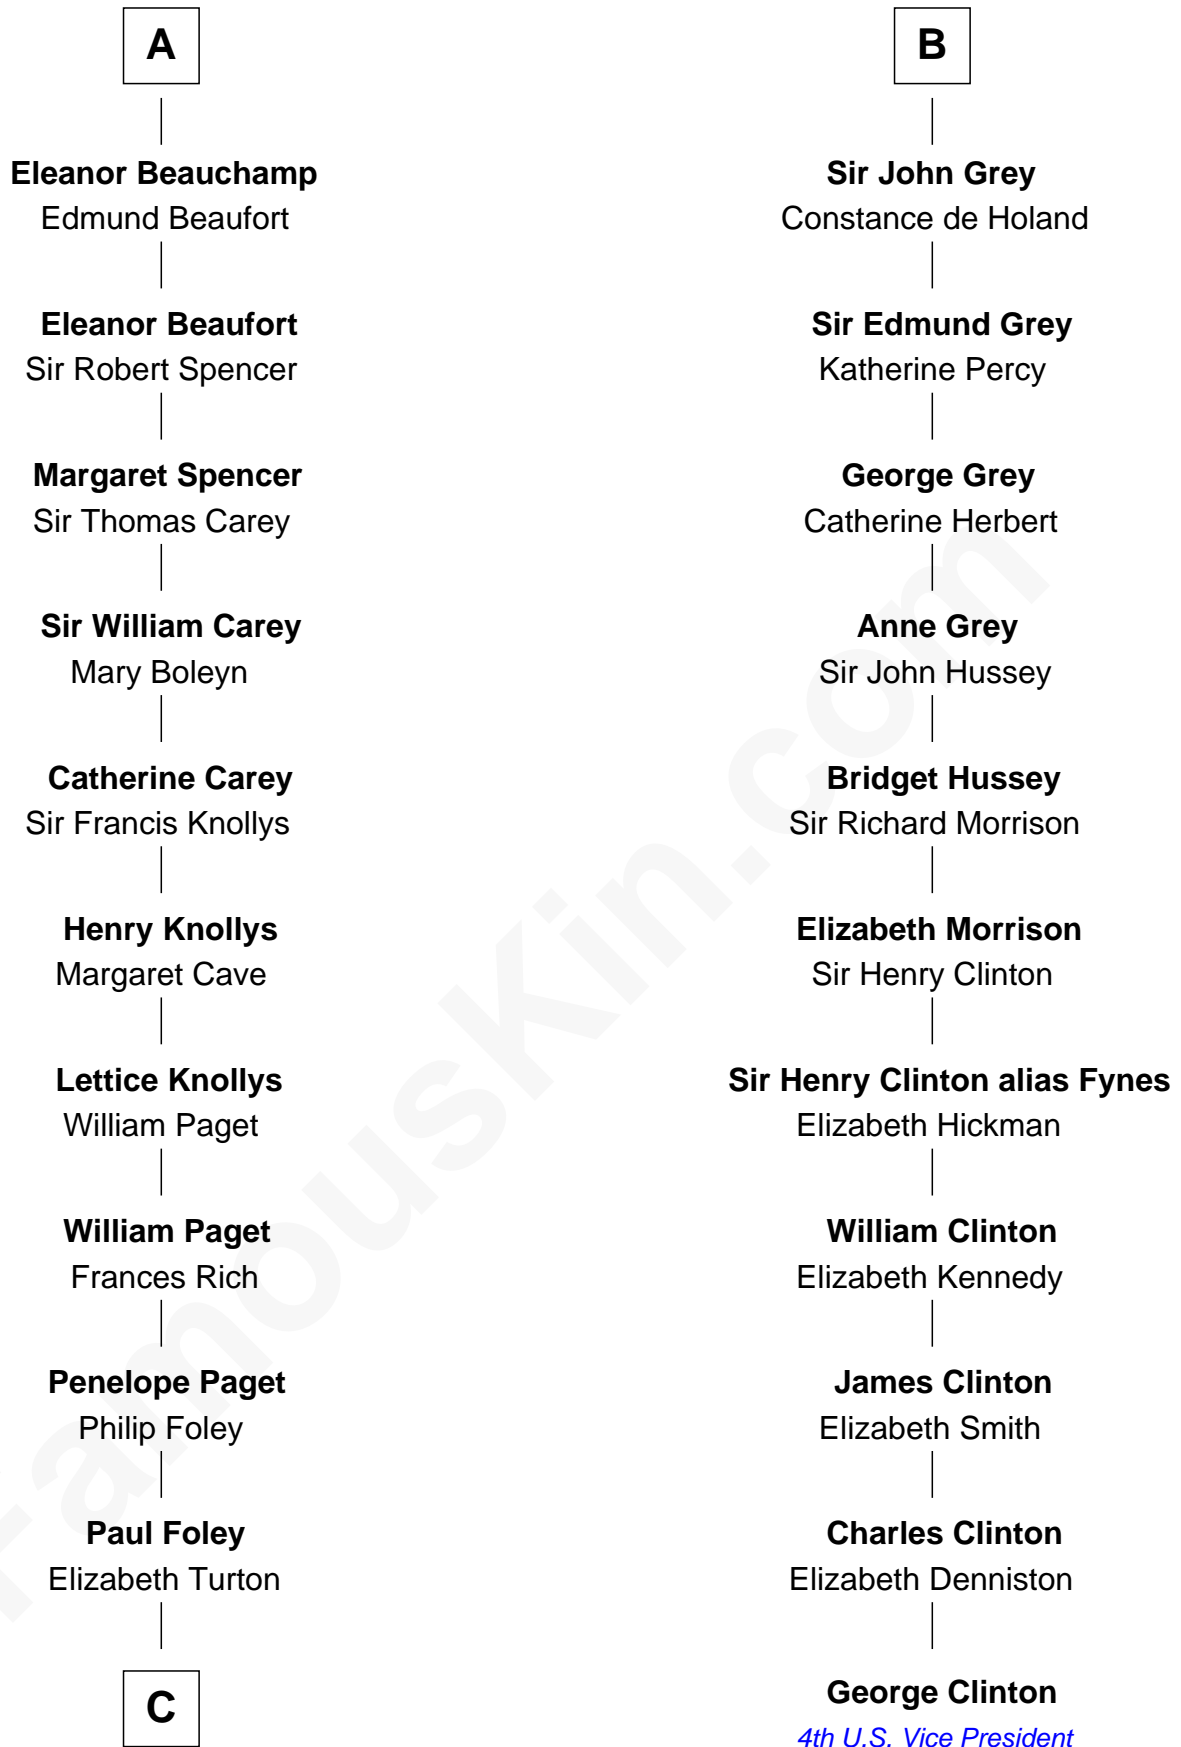

FamousKin.com Relationship Chart of

Charles Darwin

Theory of Evolution

17th cousin 3 times removed of

George Clinton

4th U.S. Vice President

Sir Robert II de Quincy

Hawise of Chester

FamousKin.com