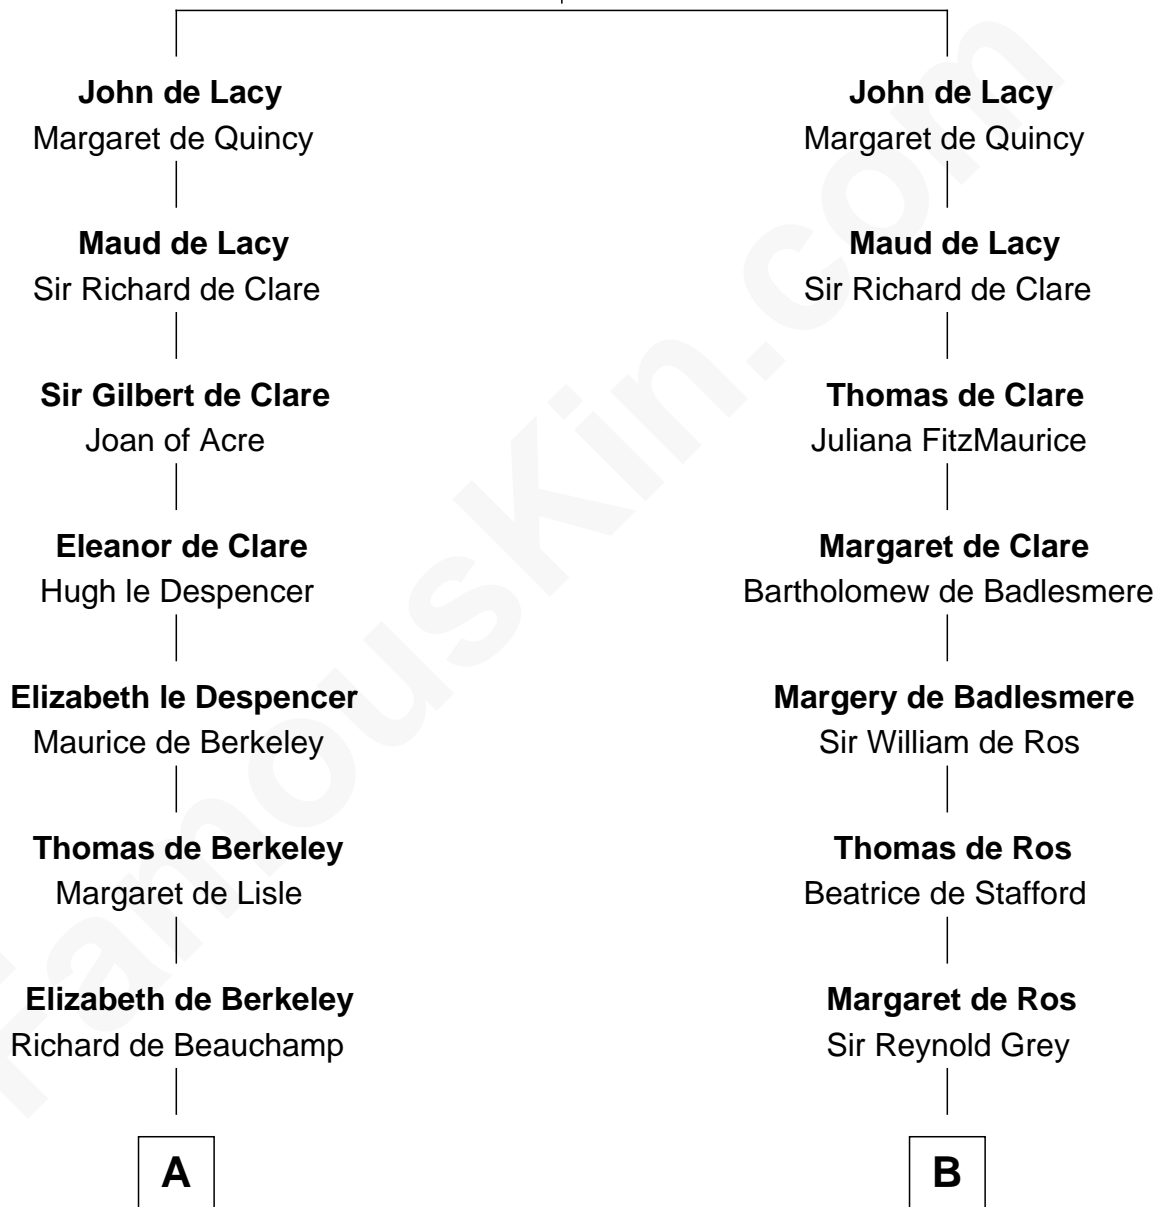

# FamousKin.com Relationship Chart of

**Charles Darwin**

*Theory of Evolution*

17th cousin 3 times removed of

**George Clinton**

*4th U.S. Vice President*

**Roger de Lacy**

Maud de Clere

**C**

—  
**Penelope Foley**  
Charles Howard

—  
**Mary Howard**  
Erasmus Darwin

—  
**Dr. Robert Waring Darwin**  
Susanna Wedgwood

—  
**Charles Darwin**  
*Theory of Evolution*

FamousKin.com