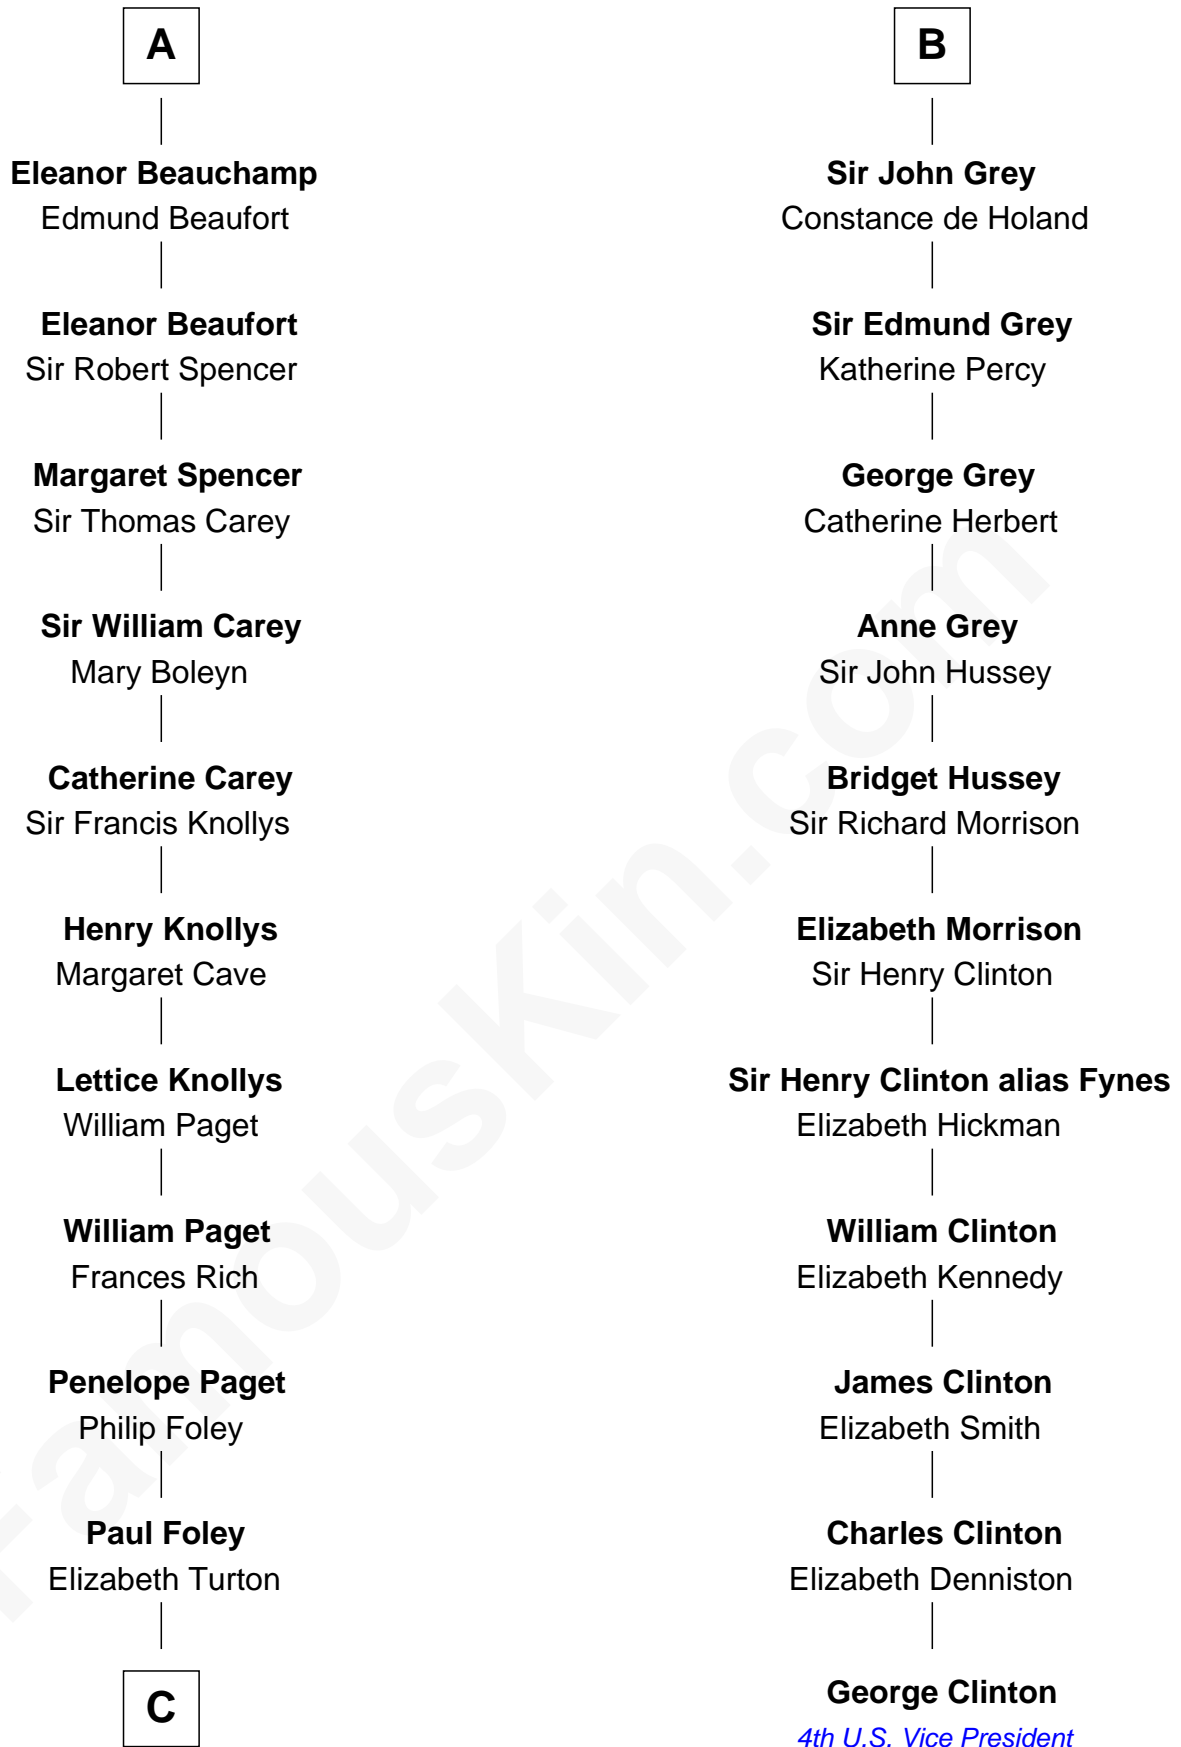

# FamousKin.com Relationship Chart of

**Charles Darwin**

*Theory of Evolution*

17th cousin 3 times removed of

**George Clinton**

*4th U.S. Vice President*

**Roger de Lacy**

Maud de Clere

**C**

—  
**Penelope Foley**  
Charles Howard

—  
**Mary Howard**  
Erasmus Darwin

—  
**Dr. Robert Waring Darwin**  
Susanna Wedgwood

—  
**Charles Darwin**  
*Theory of Evolution*

FamousKin.com