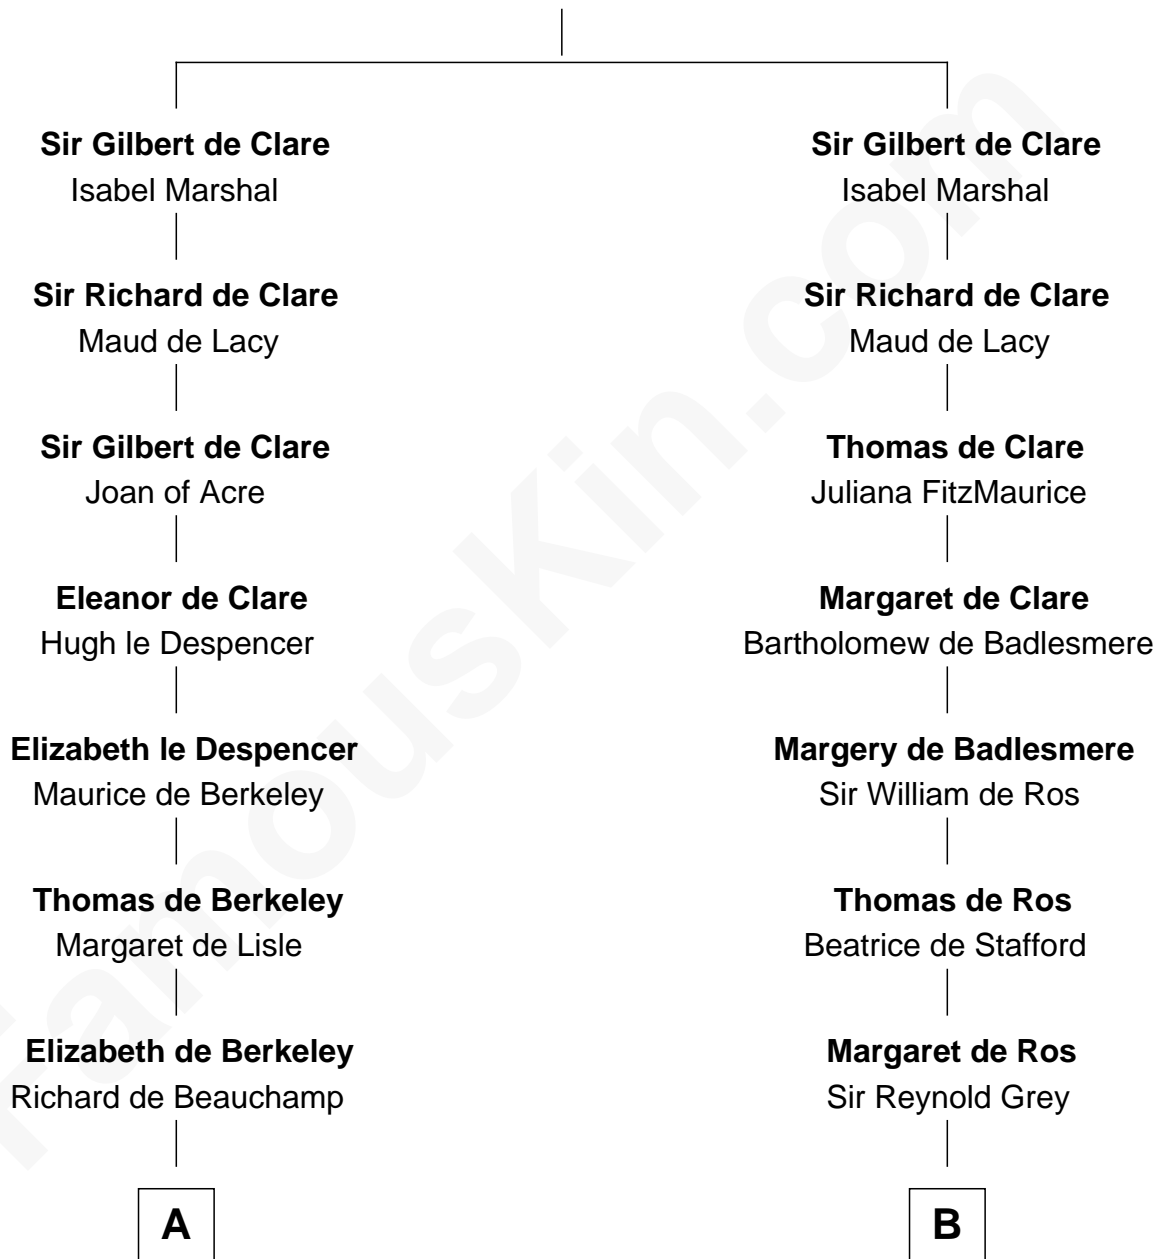

# FamousKin.com Relationship Chart of

**Charles Darwin**

*Theory of Evolution*

17th cousin 3 times removed of

**George Clinton**

*4th U.S. Vice President*

**Richard de Clare**  
Amice of Gloucester

FamousKin.com