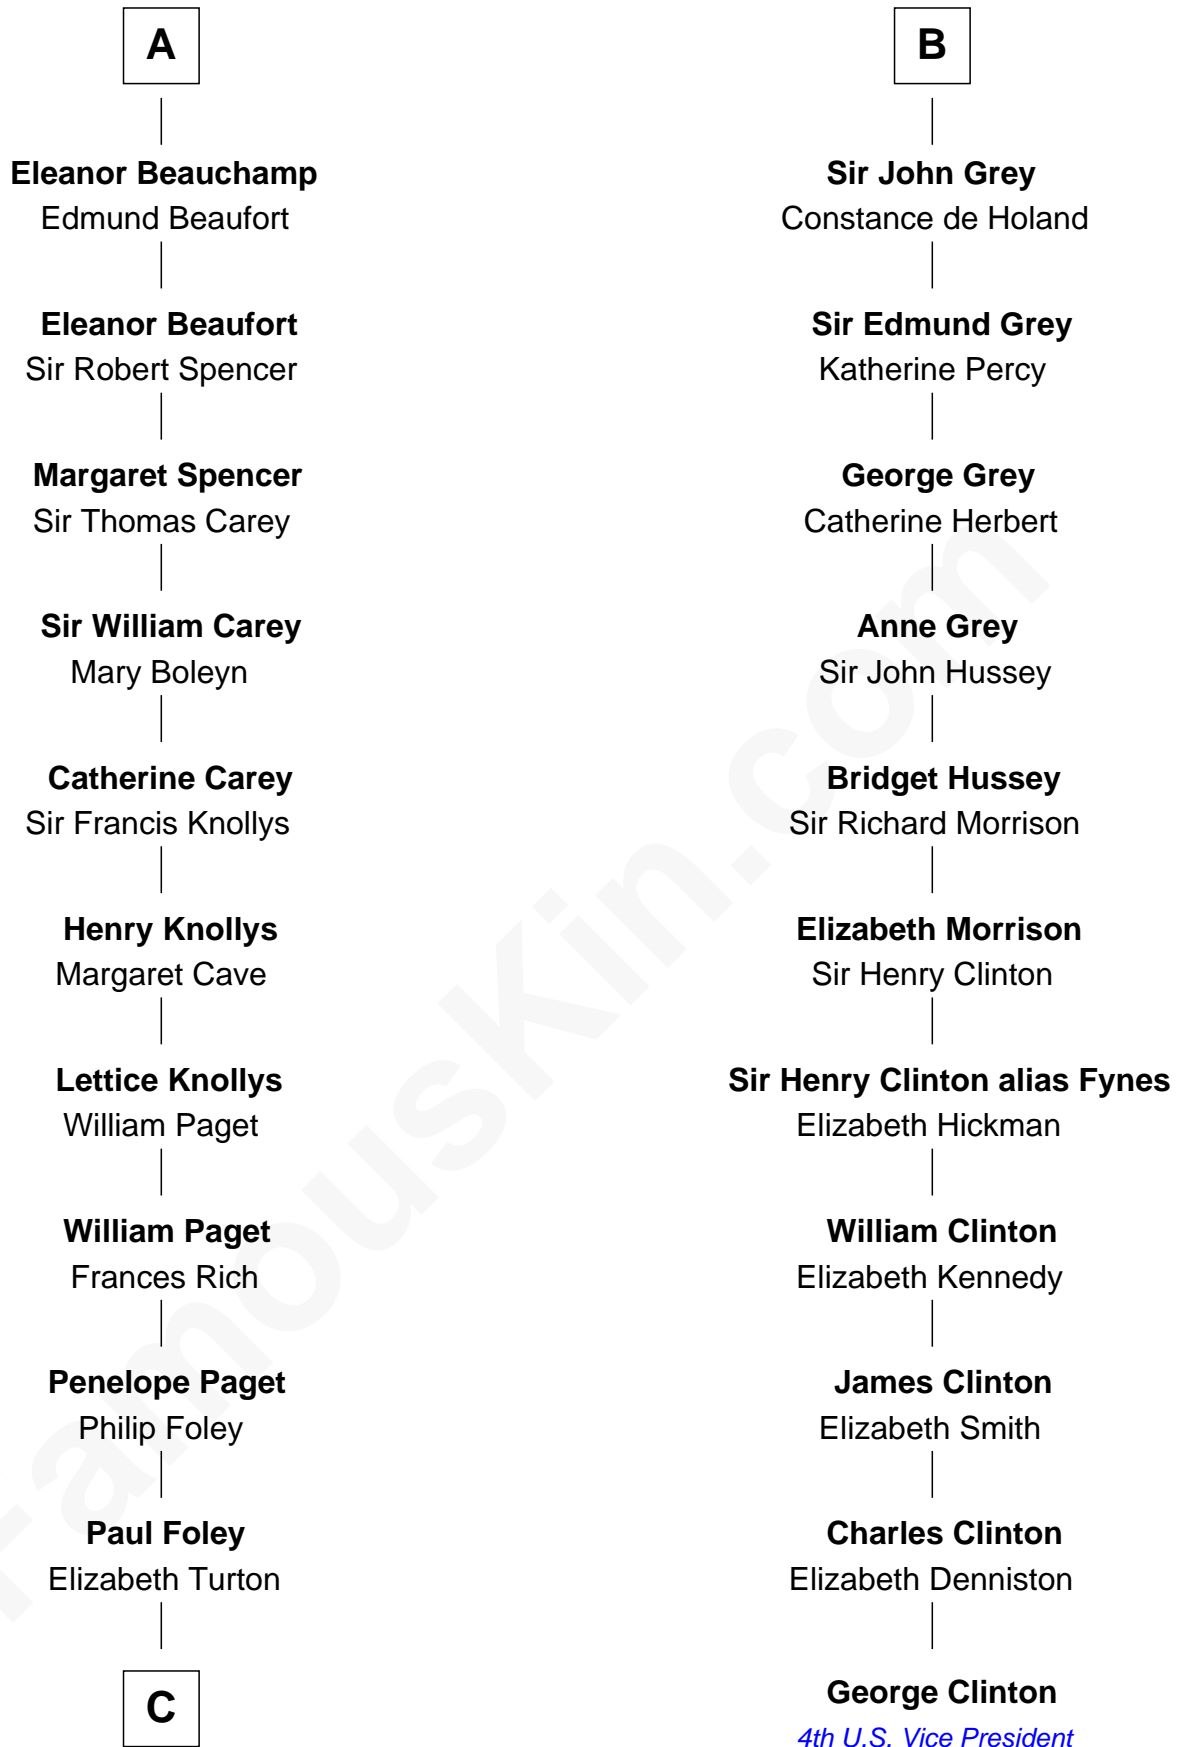

# FamousKin.com Relationship Chart of

**Charles Darwin**

*Theory of Evolution*

17th cousin 3 times removed of

**George Clinton**

*4th U.S. Vice President*

**Richard de Clare**  
Amice of Gloucester

FamousKin.com