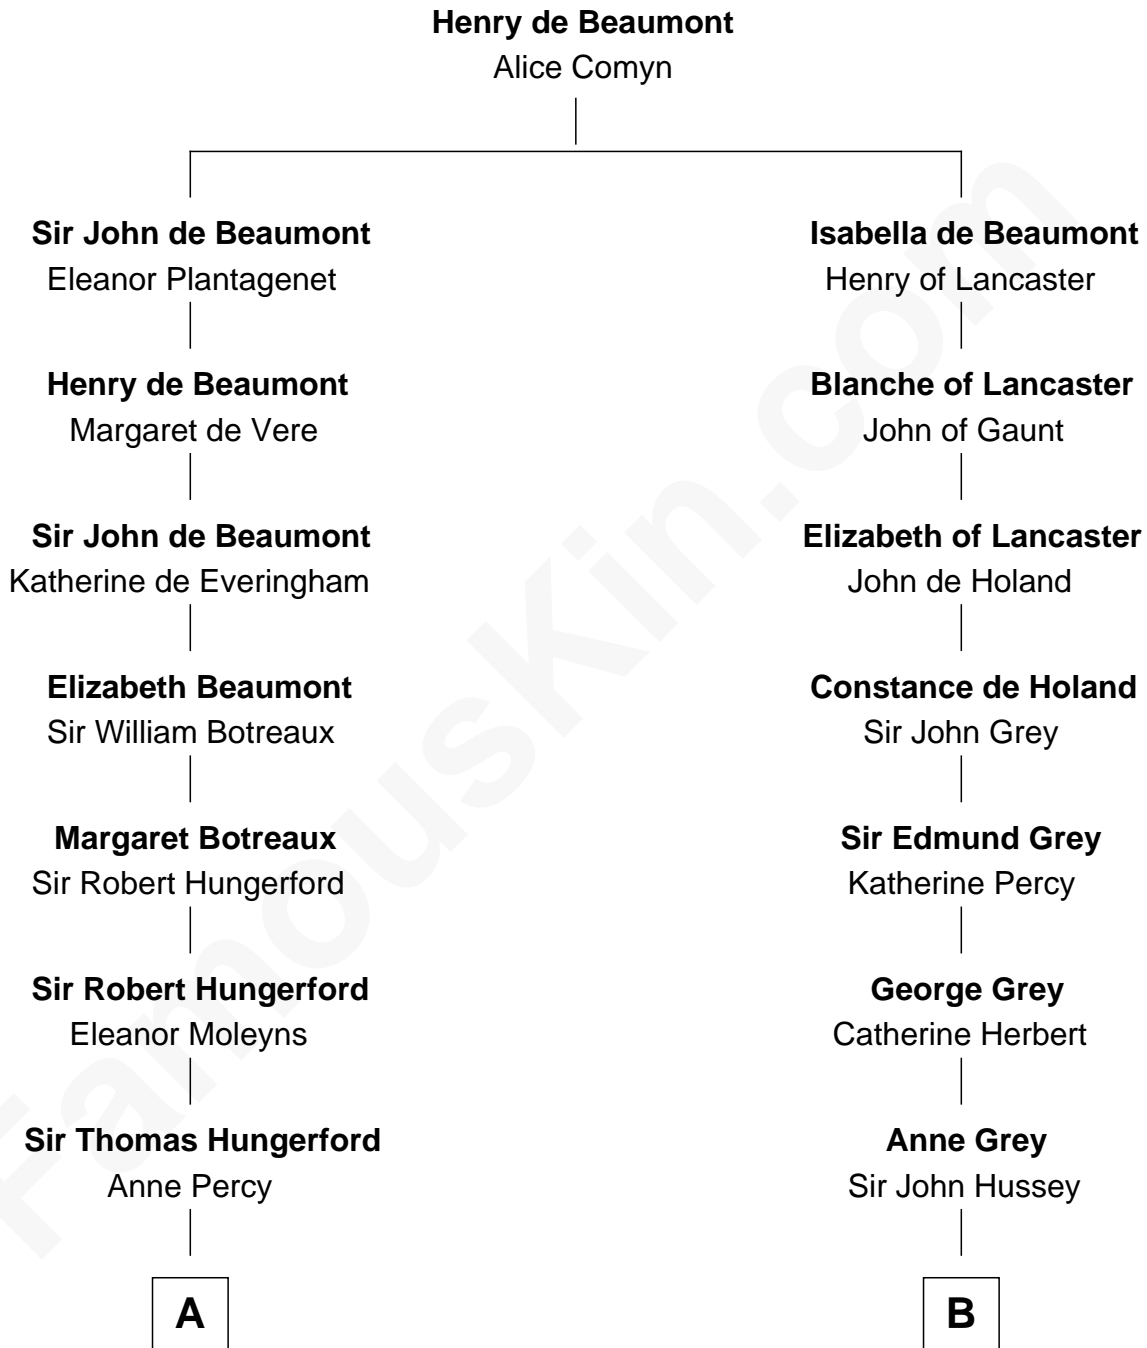

FamousKin.com Relationship Chart of

Charles Darwin

Theory of Evolution

13th cousin 6 times removed of

George Clinton

4th U.S. Vice President

C

—
Mary Howard
Erasmus Darwin

—
Dr. Robert Waring Darwin
Susanna Wedgwood

—
Charles Darwin
Theory of Evolution

FamousKin.com