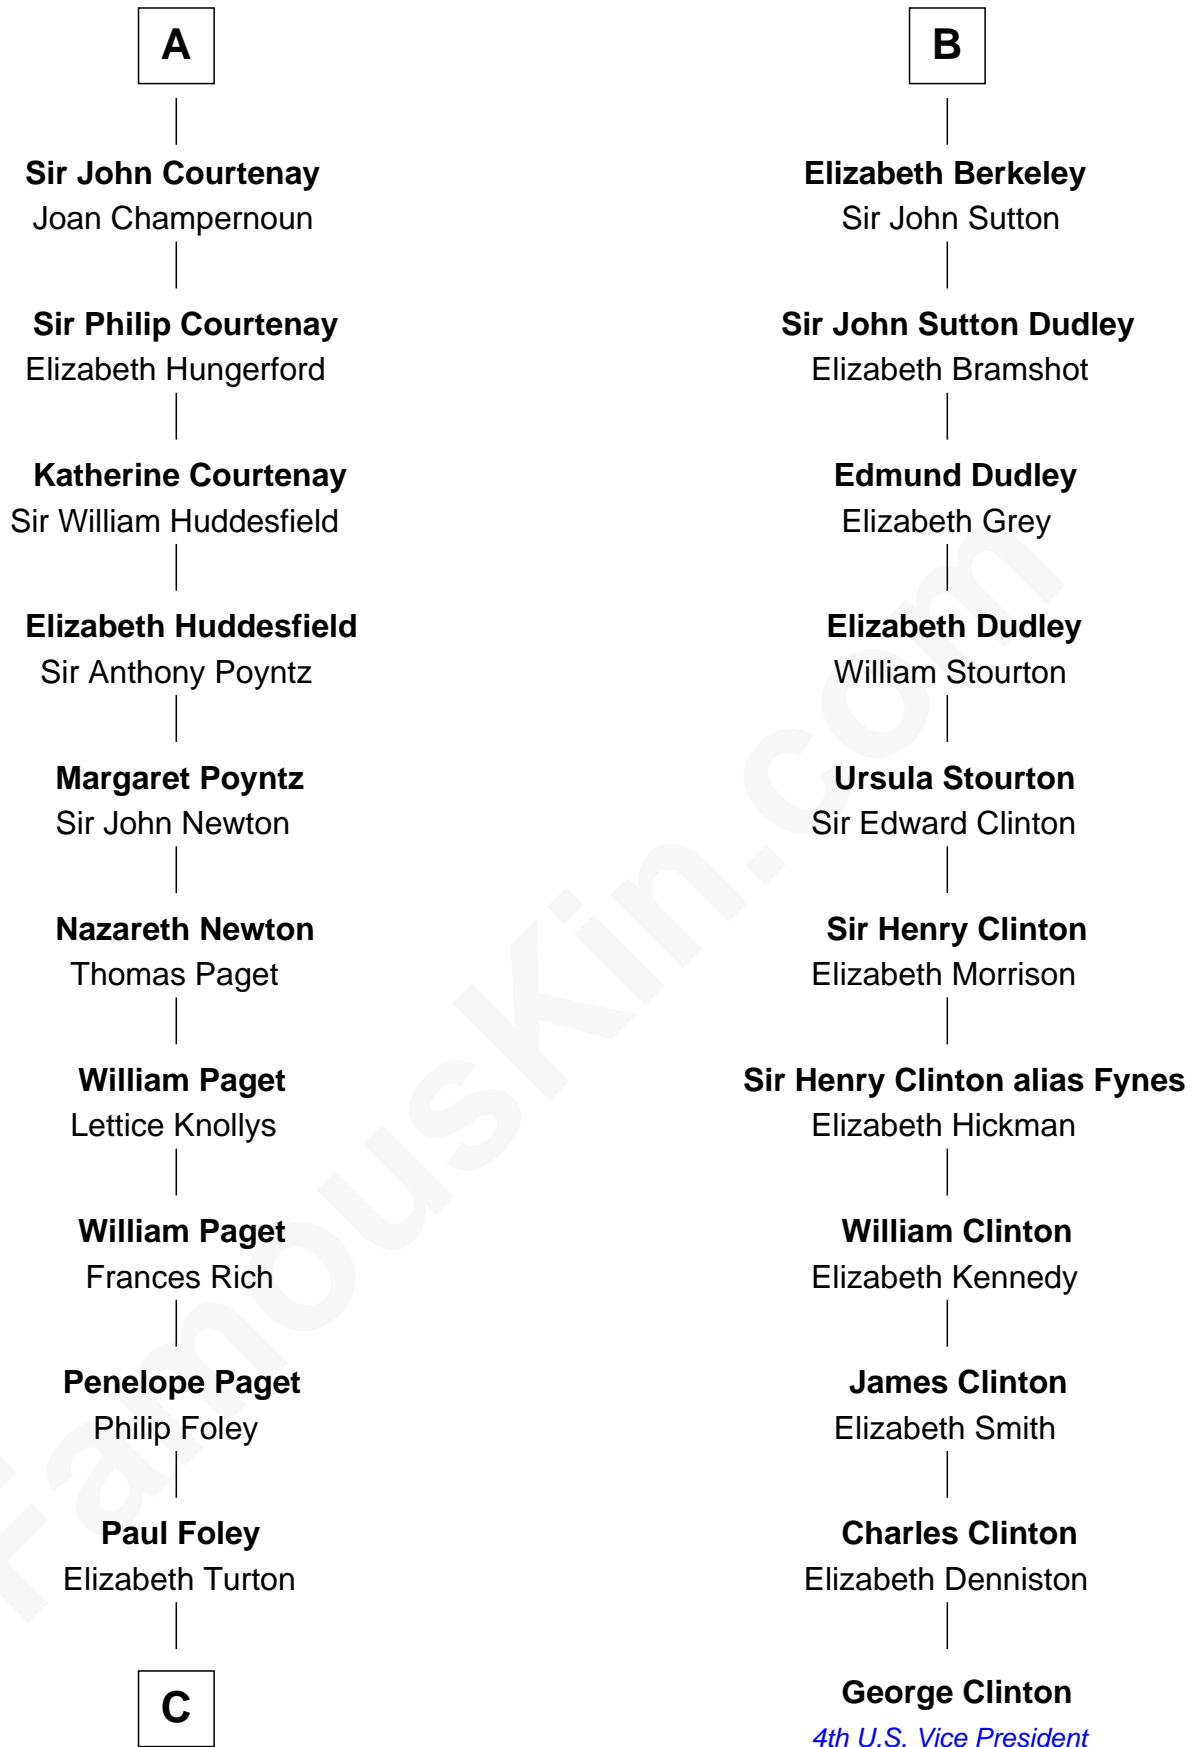

FamousKin.com Relationship Chart of

Charles Darwin

Theory of Evolution

17th cousin 3 times removed of

George Clinton

4th U.S. Vice President

Robert de Beaumont
Petronella de Grantmesnil

Margaret de Beaumont
Sir Saher IV de Quincy

Hawise de Quincy
Hugh de Vere

Isabel de Vere
Sir John de Courtenay

Sir Hugh de Courtenay
Eleanor le Despencer

Sir Hugh de Courtenay
Agnes de St. John

Sir Hugh de Courtnay
Margaret de Bohun

Sir Philip Courtenay
Anne Wake

A

Margaret de Beaumont
Sir Saher IV de Quincy

Sir Roger de Quincy
Helen of Galloway

Margaret de Quincy
Sir William de Ferrers

Joan de Ferrers
Sir Thomas de Berkeley

Sir Maurice de Berkeley
Eve la Zouche

Thomas de Berkeley
Katherine de Clyvedon

Sir John Berkeley
Elizabeth Betteshorne

B

FamousKin.com