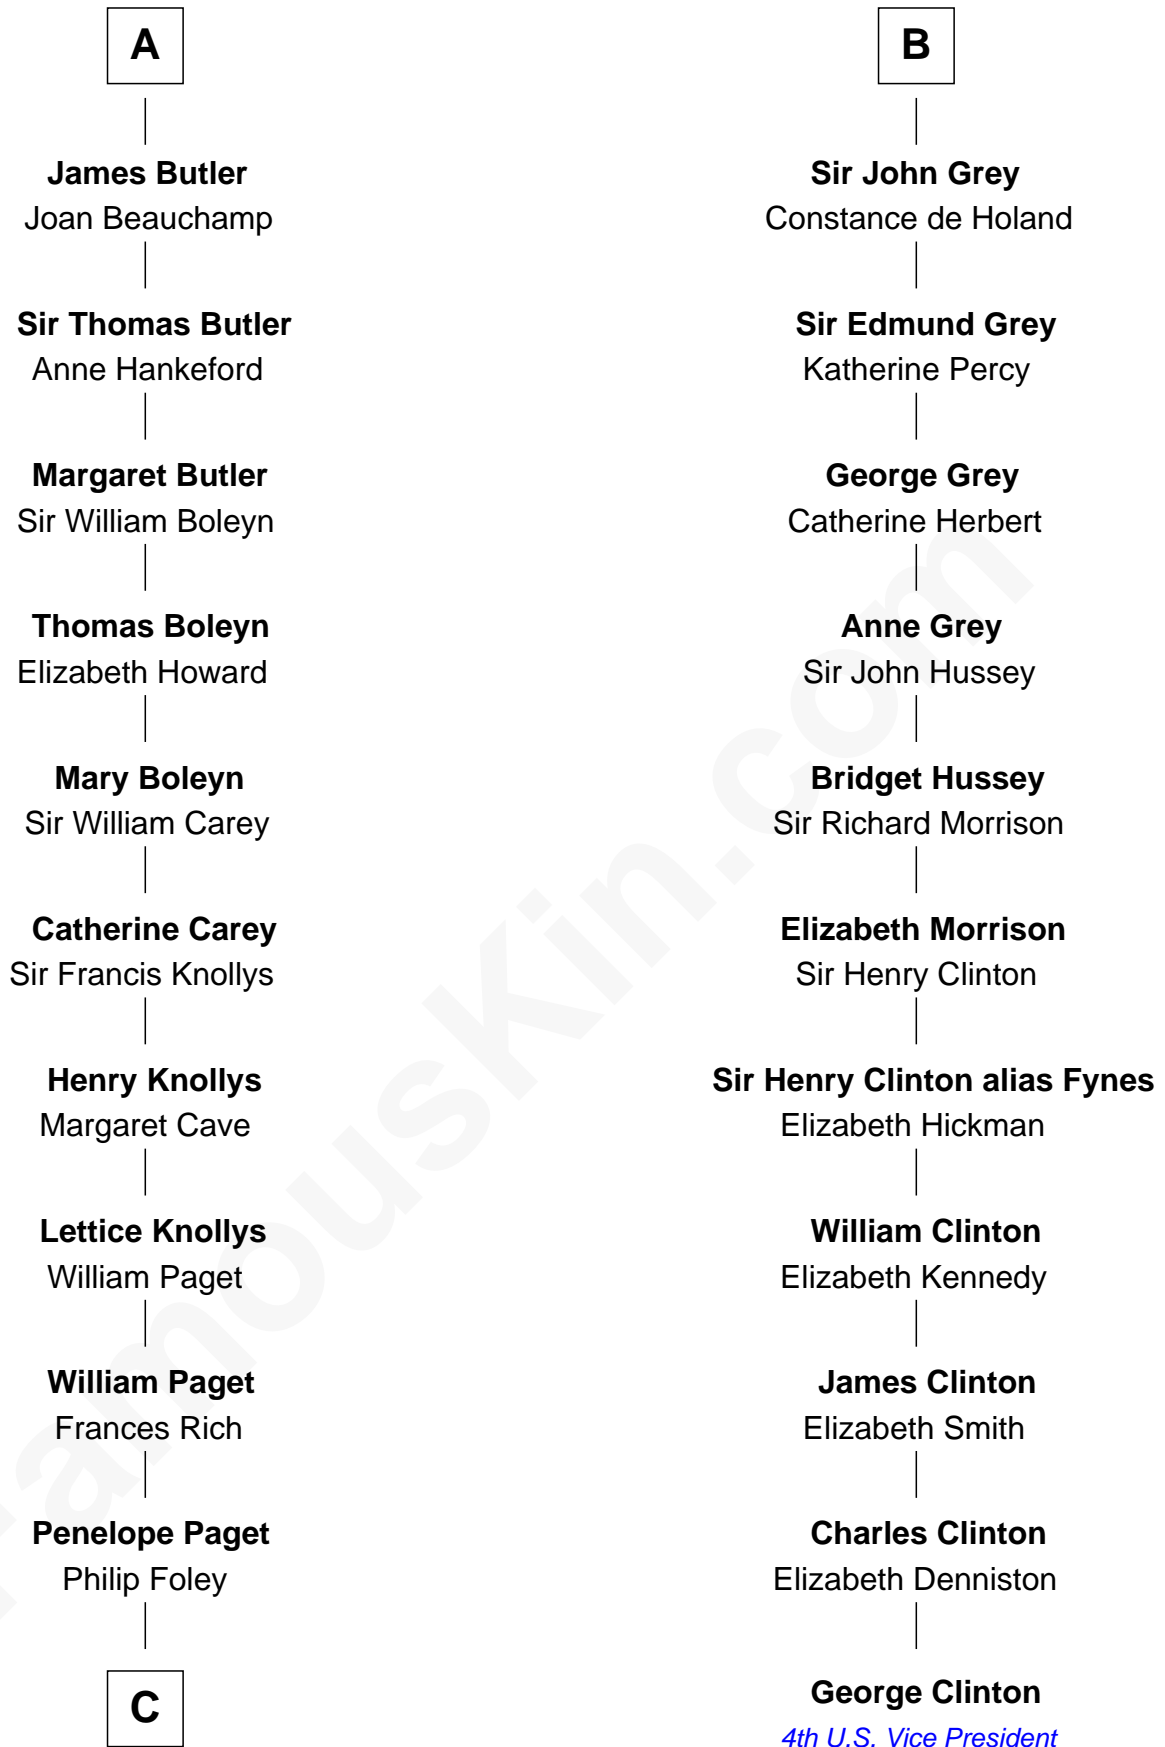

FamousKin.com Relationship Chart of

Charles Darwin

Theory of Evolution

17th cousin 4 times removed of

George Clinton

4th U.S. Vice President

William I, King of Scotland

----- Avenal

C

—
Paul Foley

Elizabeth Turton

—
Penelope Foley

Charles Howard

—
Mary Howard

Erasmus Darwin

—
Dr. Robert Waring Darwin

Susanna Wedgwood

—
Charles Darwin

Theory of Evolution

FamousKin.com