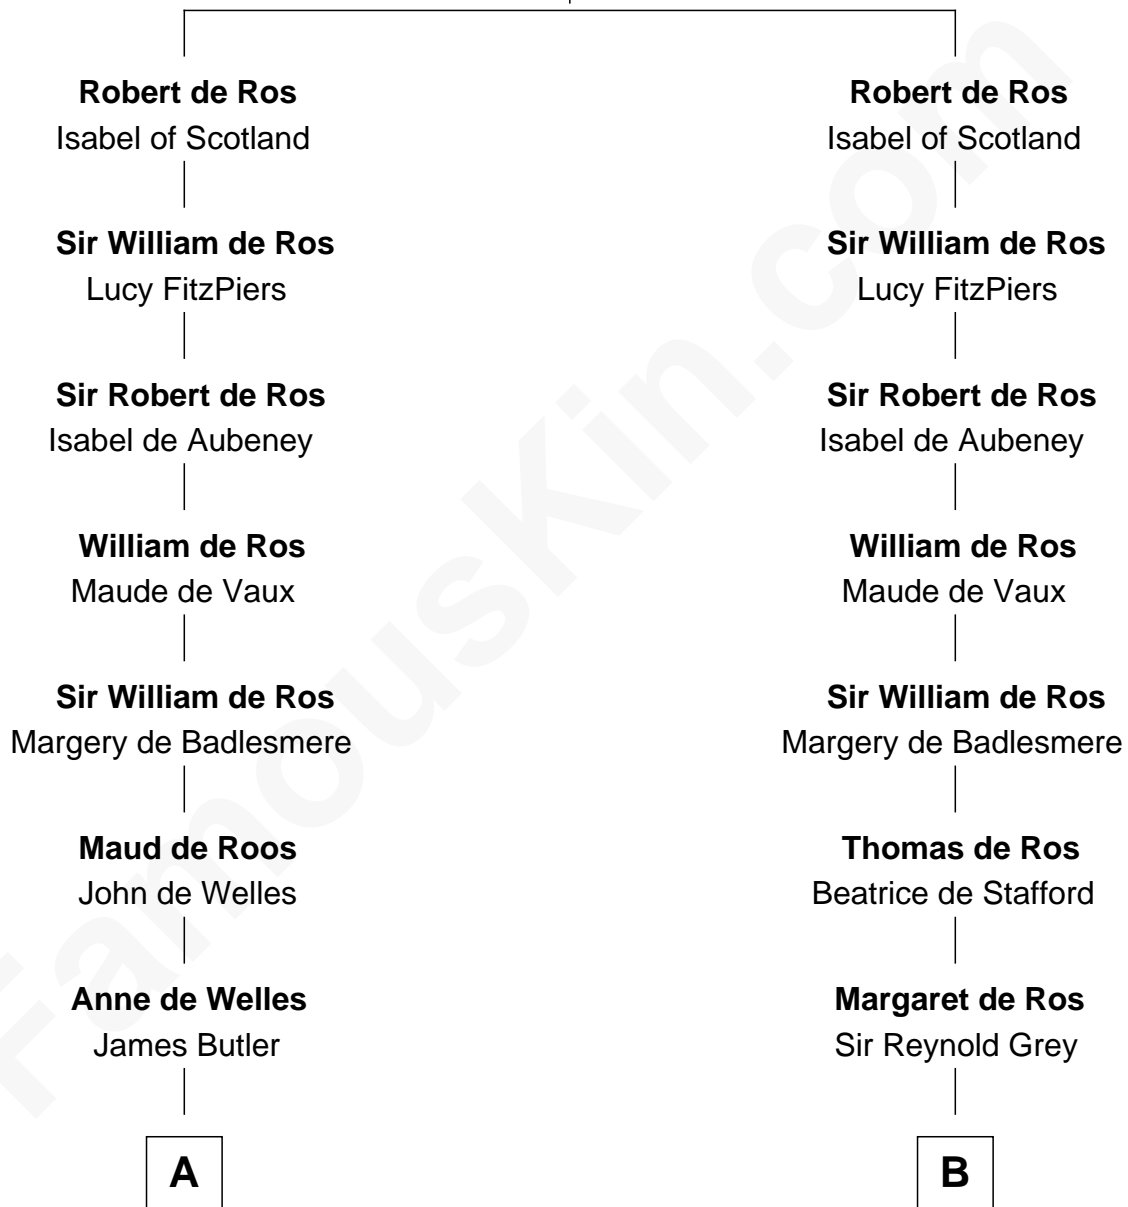

# FamousKin.com Relationship Chart of

**Charles Darwin**

*Theory of Evolution*

17th cousin 4 times removed of

**George Clinton**

*4th U.S. Vice President*

**Everard Ros**

Rose Trusbut

**C**

**Paul Foley**

Elizabeth Turton

**Penelope Foley**

Charles Howard

**Mary Howard**

Erasmus Darwin

**Dr. Robert Waring Darwin**

Susanna Wedgwood

**Charles Darwin**

*Theory of Evolution*

FamousKin.com