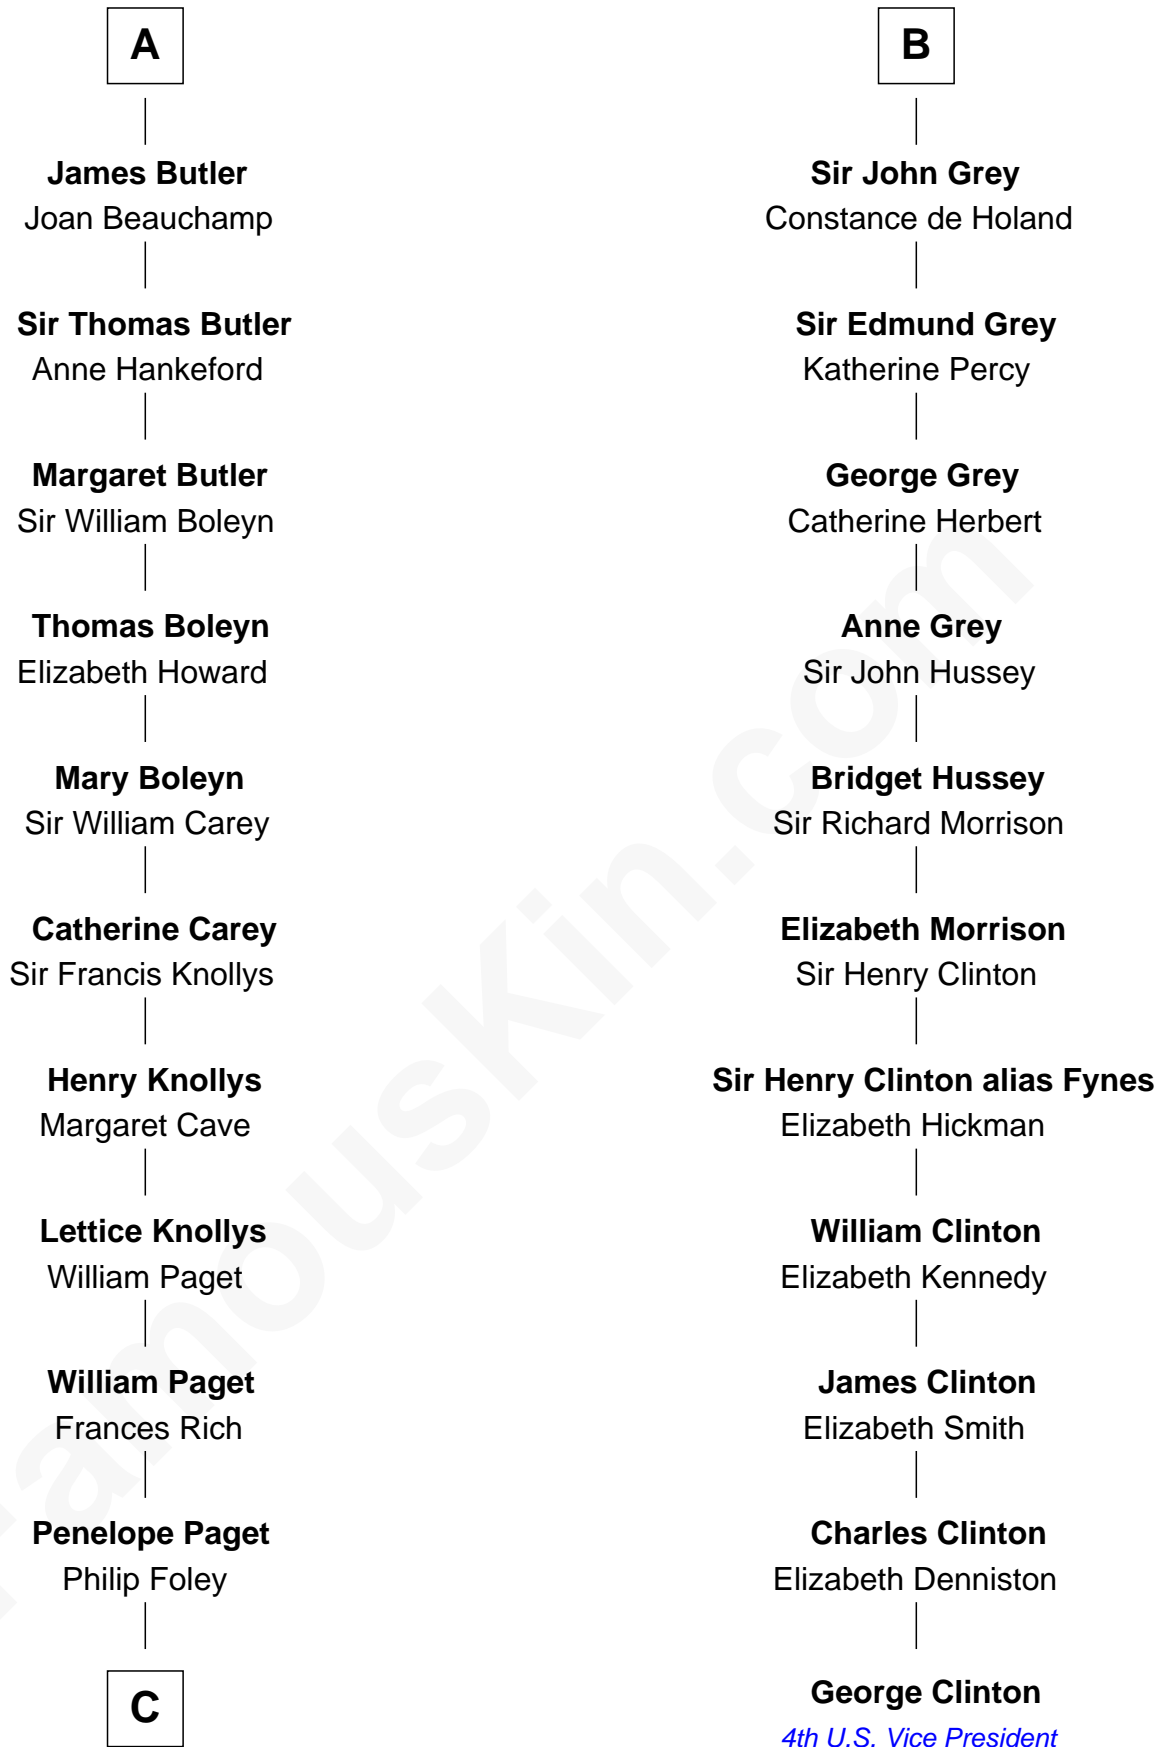

# FamousKin.com Relationship Chart of

**Charles Darwin**

*Theory of Evolution*

17th cousin 4 times removed of

**George Clinton**

*4th U.S. Vice President*

**Everard Ros**

Rose Trusbut

**C**

**Paul Foley**

Elizabeth Turton

**Penelope Foley**

Charles Howard

**Mary Howard**

Erasmus Darwin

**Dr. Robert Waring Darwin**

Susanna Wedgwood

**Charles Darwin**

*Theory of Evolution*

FamousKin.com