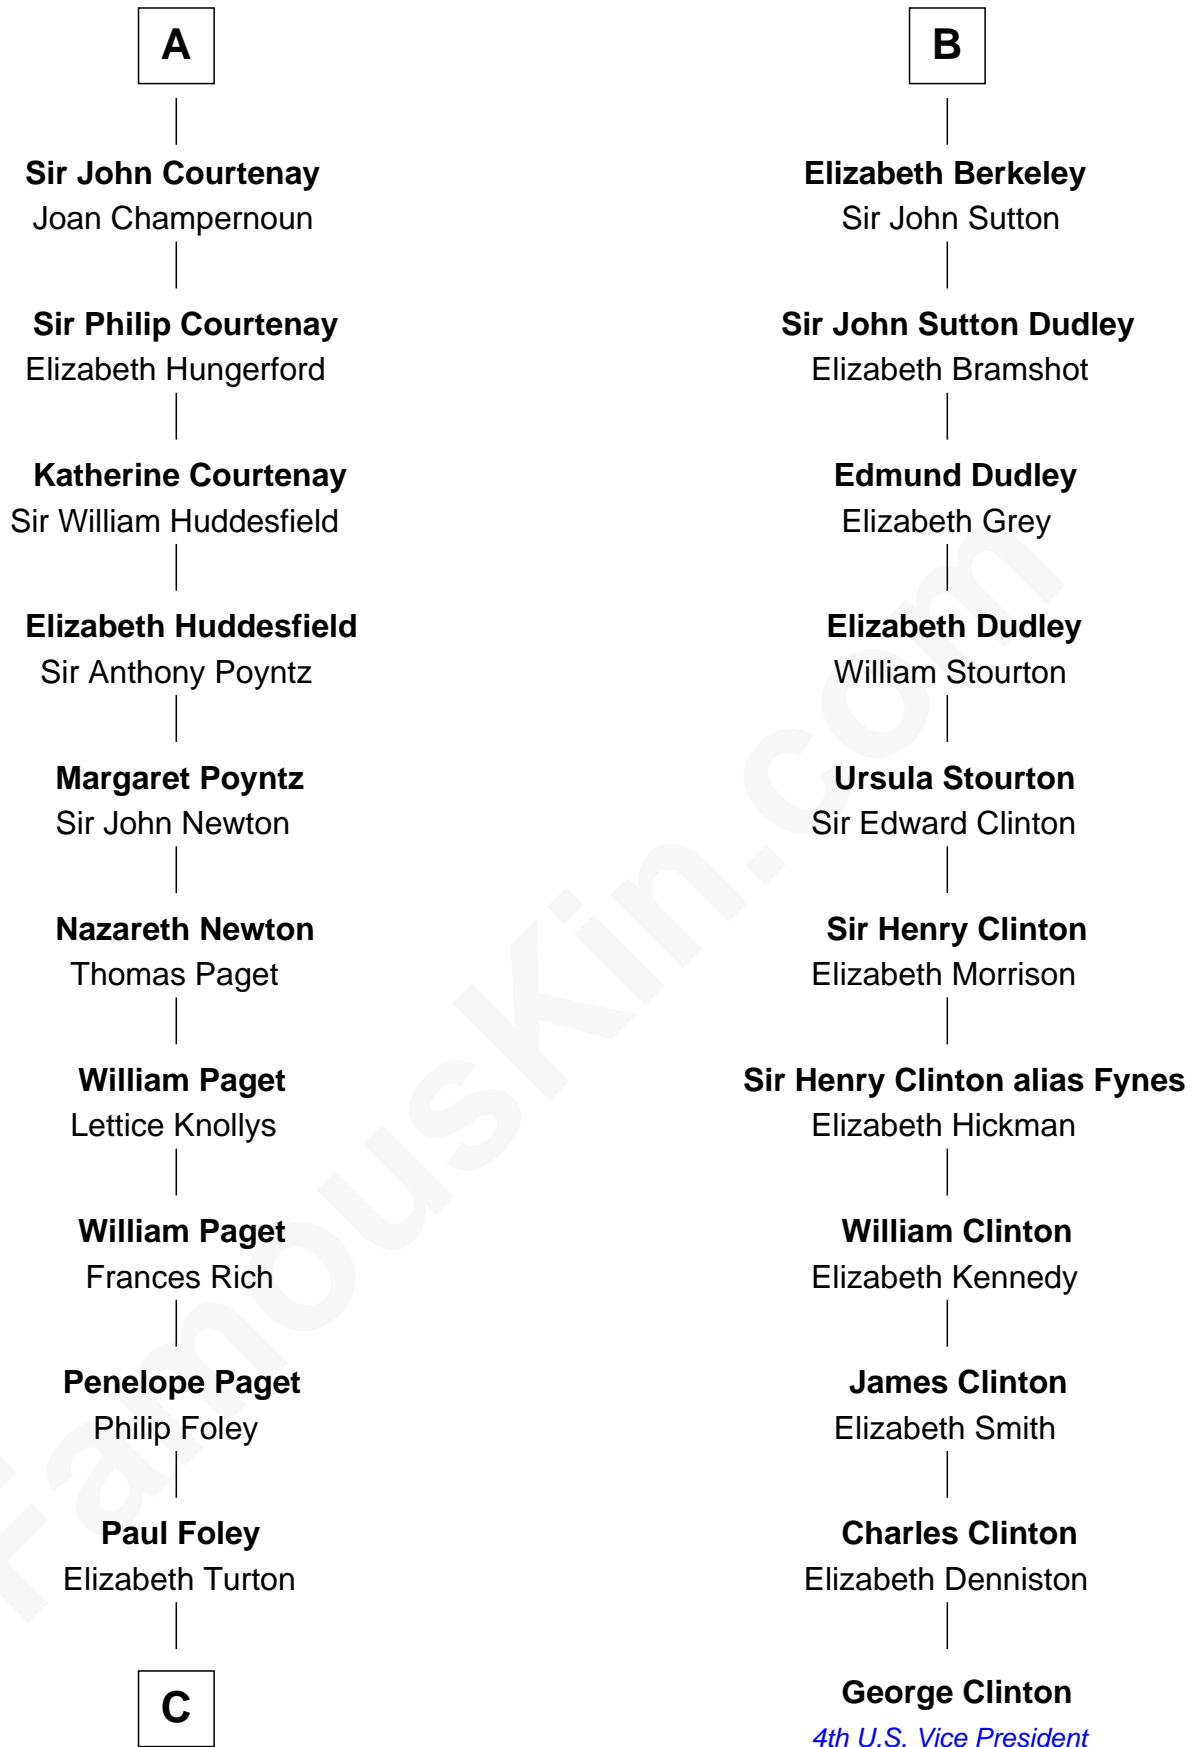

FamousKin.com Relationship Chart of

Charles Darwin

Theory of Evolution

17th cousin 3 times removed of

George Clinton

4th U.S. Vice President

Robert de Quincy

Orabel FitzNess

Sir Saher IV de Quincy

Margaret de Beaumont

Hawise de Quincy

Hugh de Vere

Isabel de Vere

Sir John de Courtenay

Sir Hugh de Courtenay

Eleanor le Despencer

Margaret de Beaumont

Sir Roger de Quincy

Helen of Galloway

Margaret de Quincy

Sir William de Ferrers

Joan de Ferrers

Sir Thomas de Berkeley

Sir Maurice de Berkeley

Eve la Zouche

Thomas de Berkeley

Katherine de Clyvedon

Sir John Berkeley

Elizabeth Betteshorne

B

FamousKin.com