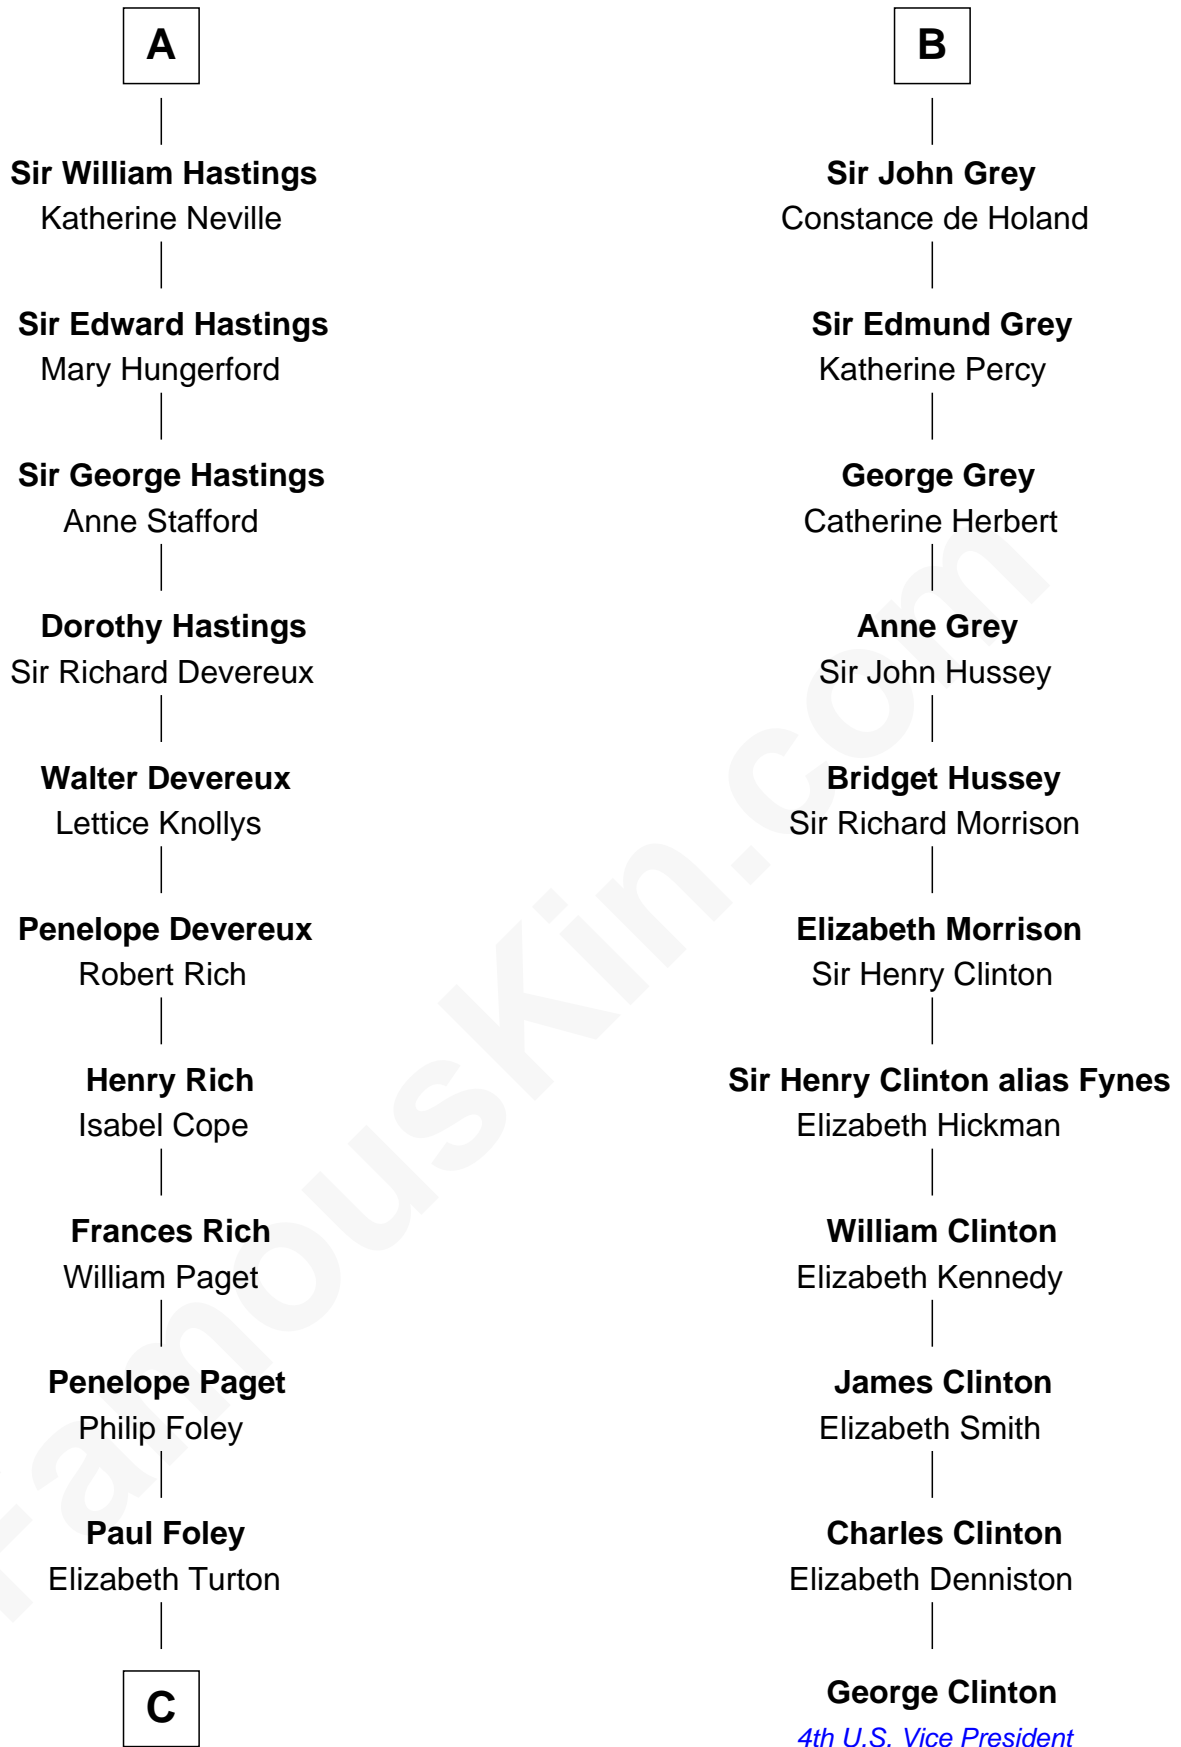

FamousKin.com Relationship Chart of

Charles Darwin

Theory of Evolution

17th cousin 3 times removed of

George Clinton

4th U.S. Vice President

Robert Fitzwalter

Rohese - - - - -

C

—
Penelope Foley
Charles Howard

—
Mary Howard
Erasmus Darwin

—
Dr. Robert Waring Darwin
Susanna Wedgwood

—
Charles Darwin
Theory of Evolution

FamousKin.com