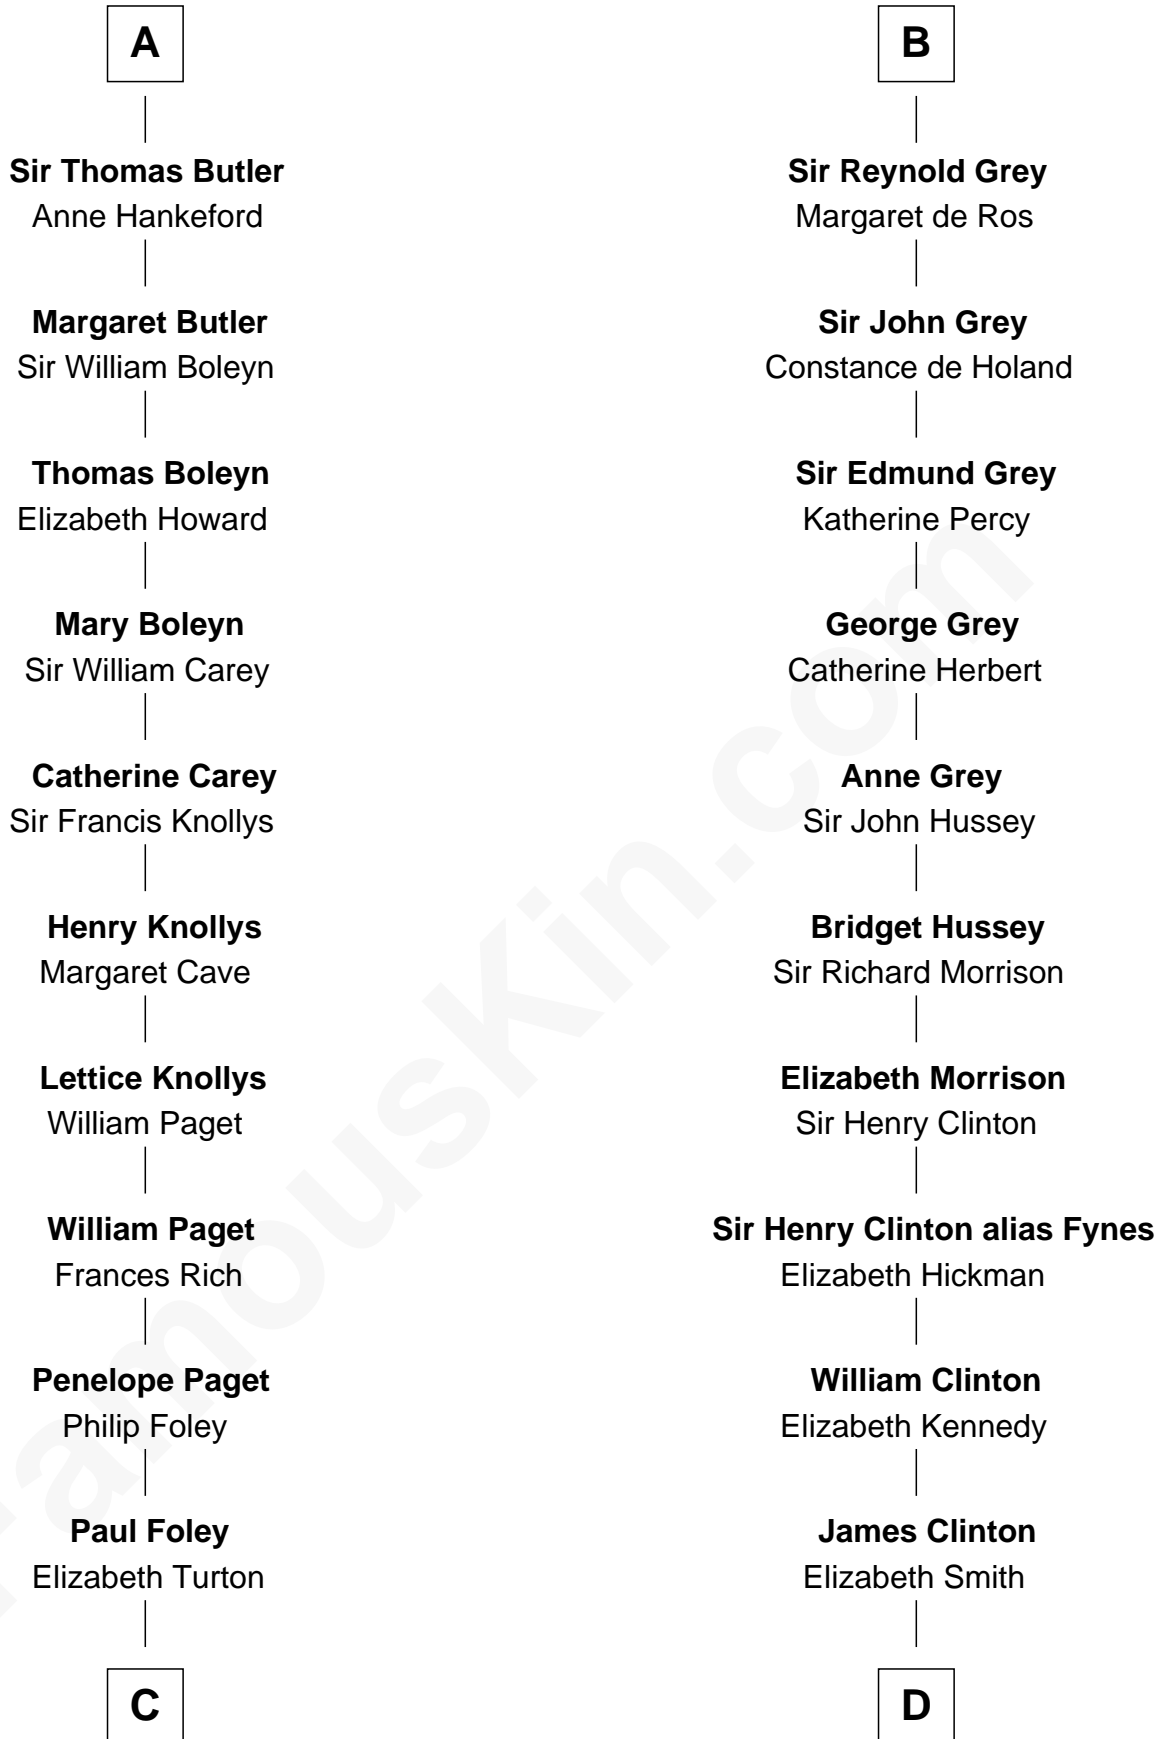

# FamousKin.com Relationship Chart of

**Charles Darwin**

*Theory of Evolution*

18th cousin 2 times removed of

**George Clinton**

*4th U.S. Vice President*

**Piers de Lutegareshale**

Maud de Mandeville

FamousKin.com