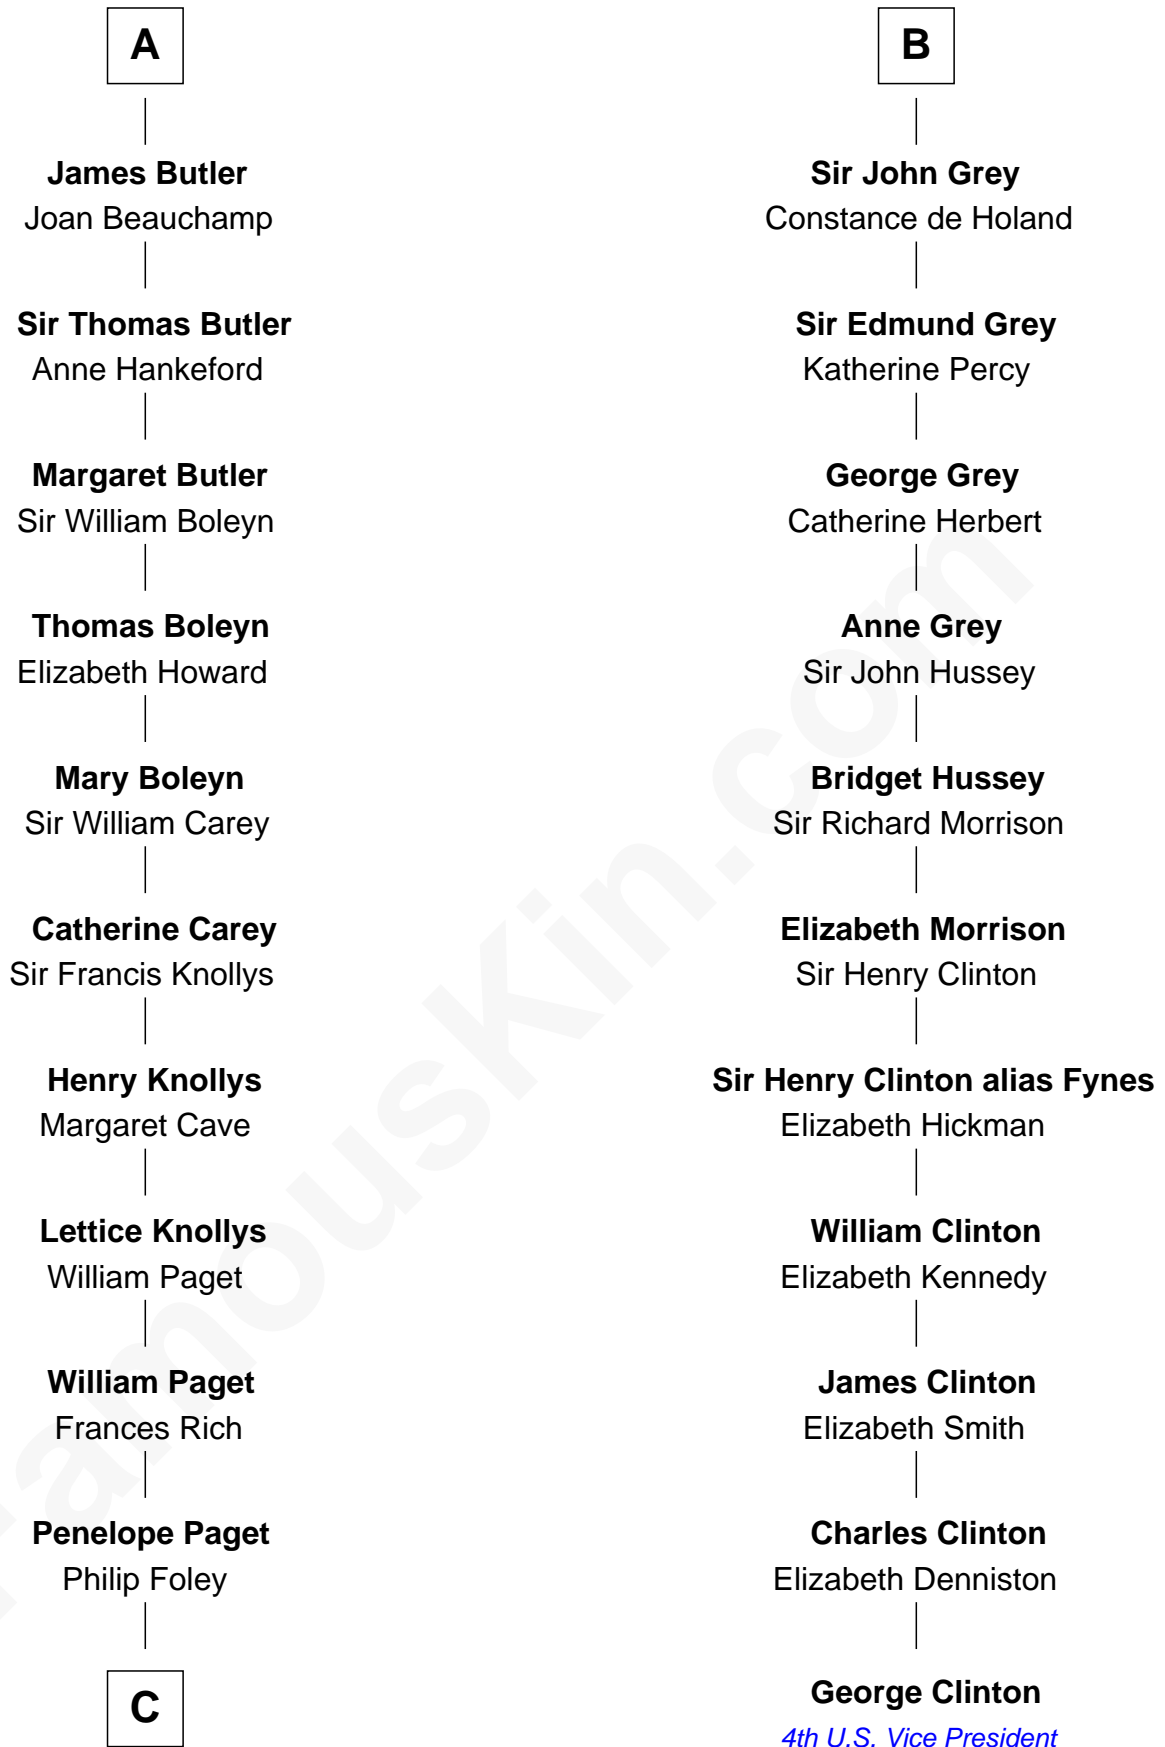

FamousKin.com Relationship Chart of

Charles Darwin

Theory of Evolution

17th cousin 4 times removed of

George Clinton

4th U.S. Vice President

Sir Odinel de Umfreville

Alice de Lucy

C

Paul Foley

Elizabeth Turton

Penelope Foley

Charles Howard

Mary Howard

Erasmus Darwin

Dr. Robert Waring Darwin

Susanna Wedgwood

Charles Darwin

Theory of Evolution

FamousKin.com