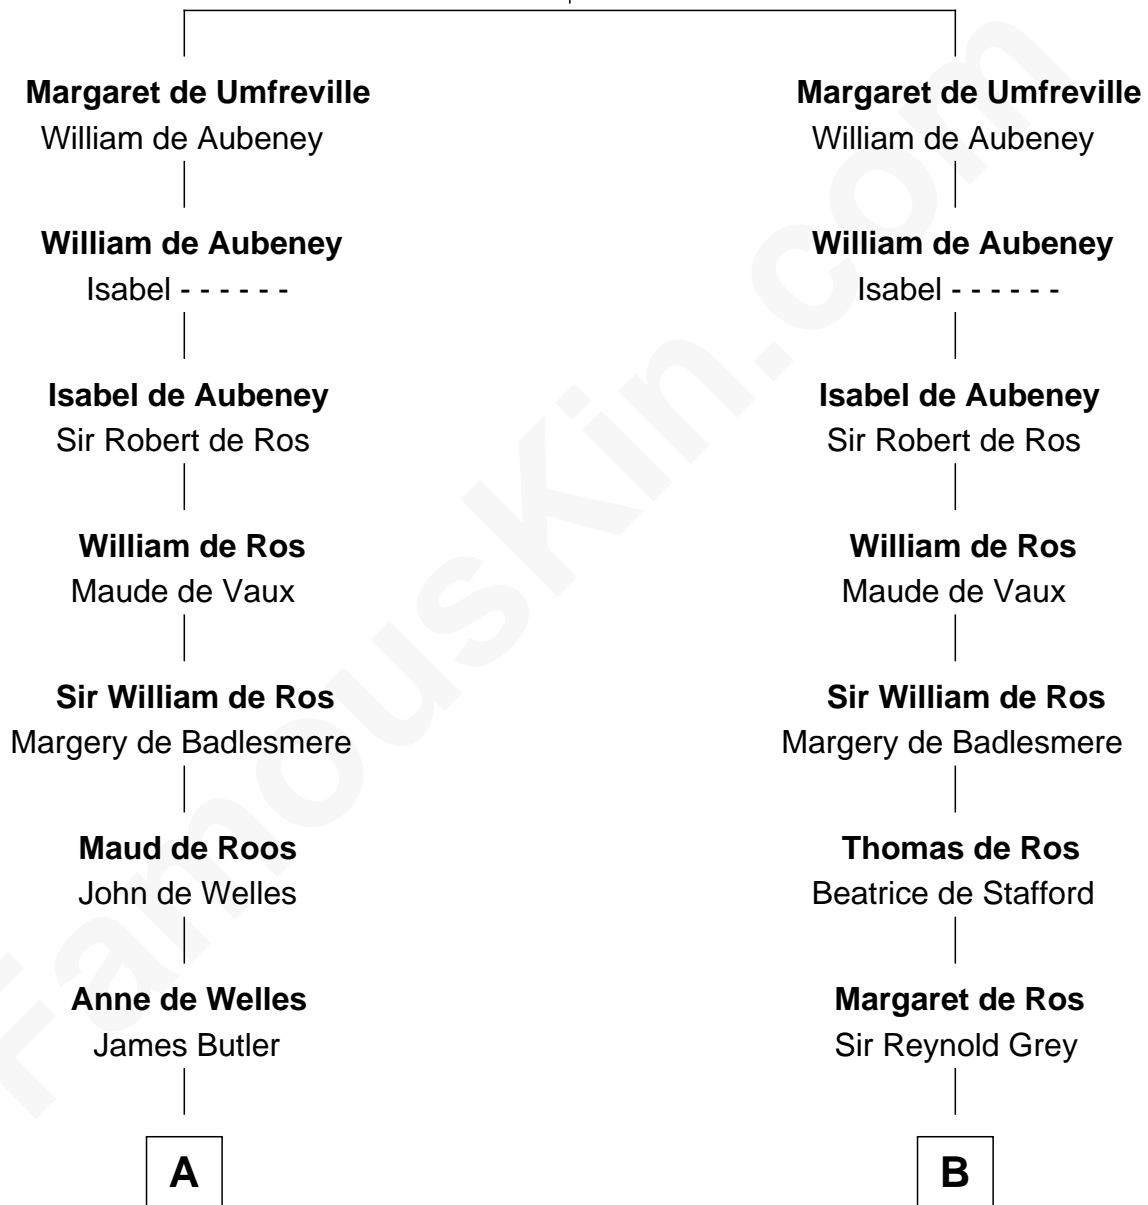

FamousKin.com Relationship Chart of

Charles Darwin

Theory of Evolution

17th cousin 4 times removed of

George Clinton

4th U.S. Vice President

Sir Odinel de Umfreville

Alice de Lucy

C

Paul Foley

Elizabeth Turton

Penelope Foley

Charles Howard

Mary Howard

Erasmus Darwin

Dr. Robert Waring Darwin

Susanna Wedgwood

Charles Darwin

Theory of Evolution

FamousKin.com