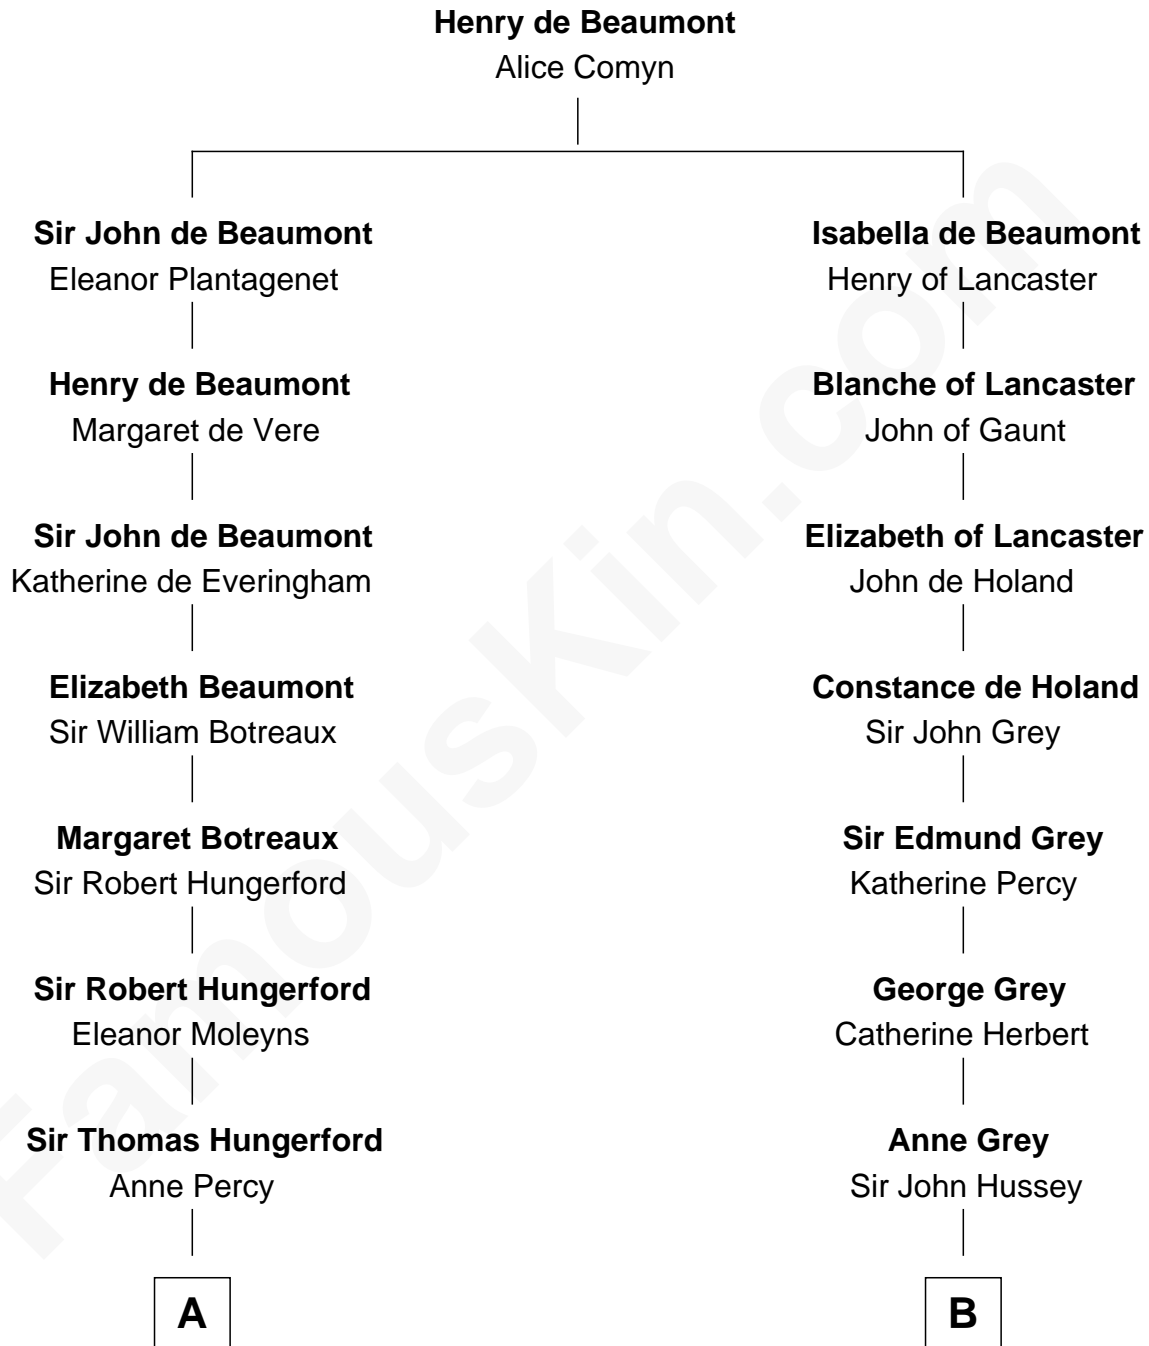

FamousKin.com Relationship Chart of

Charles Darwin

Theory of Evolution

14th cousin 5 times removed of

DeWitt Clinton

6th Governor of New York

C

—
Mary Howard
Erasmus Darwin

—
Dr. Robert Waring Darwin
Susanna Wedgwood

—
Charles Darwin
Theory of Evolution

FamousKin.com