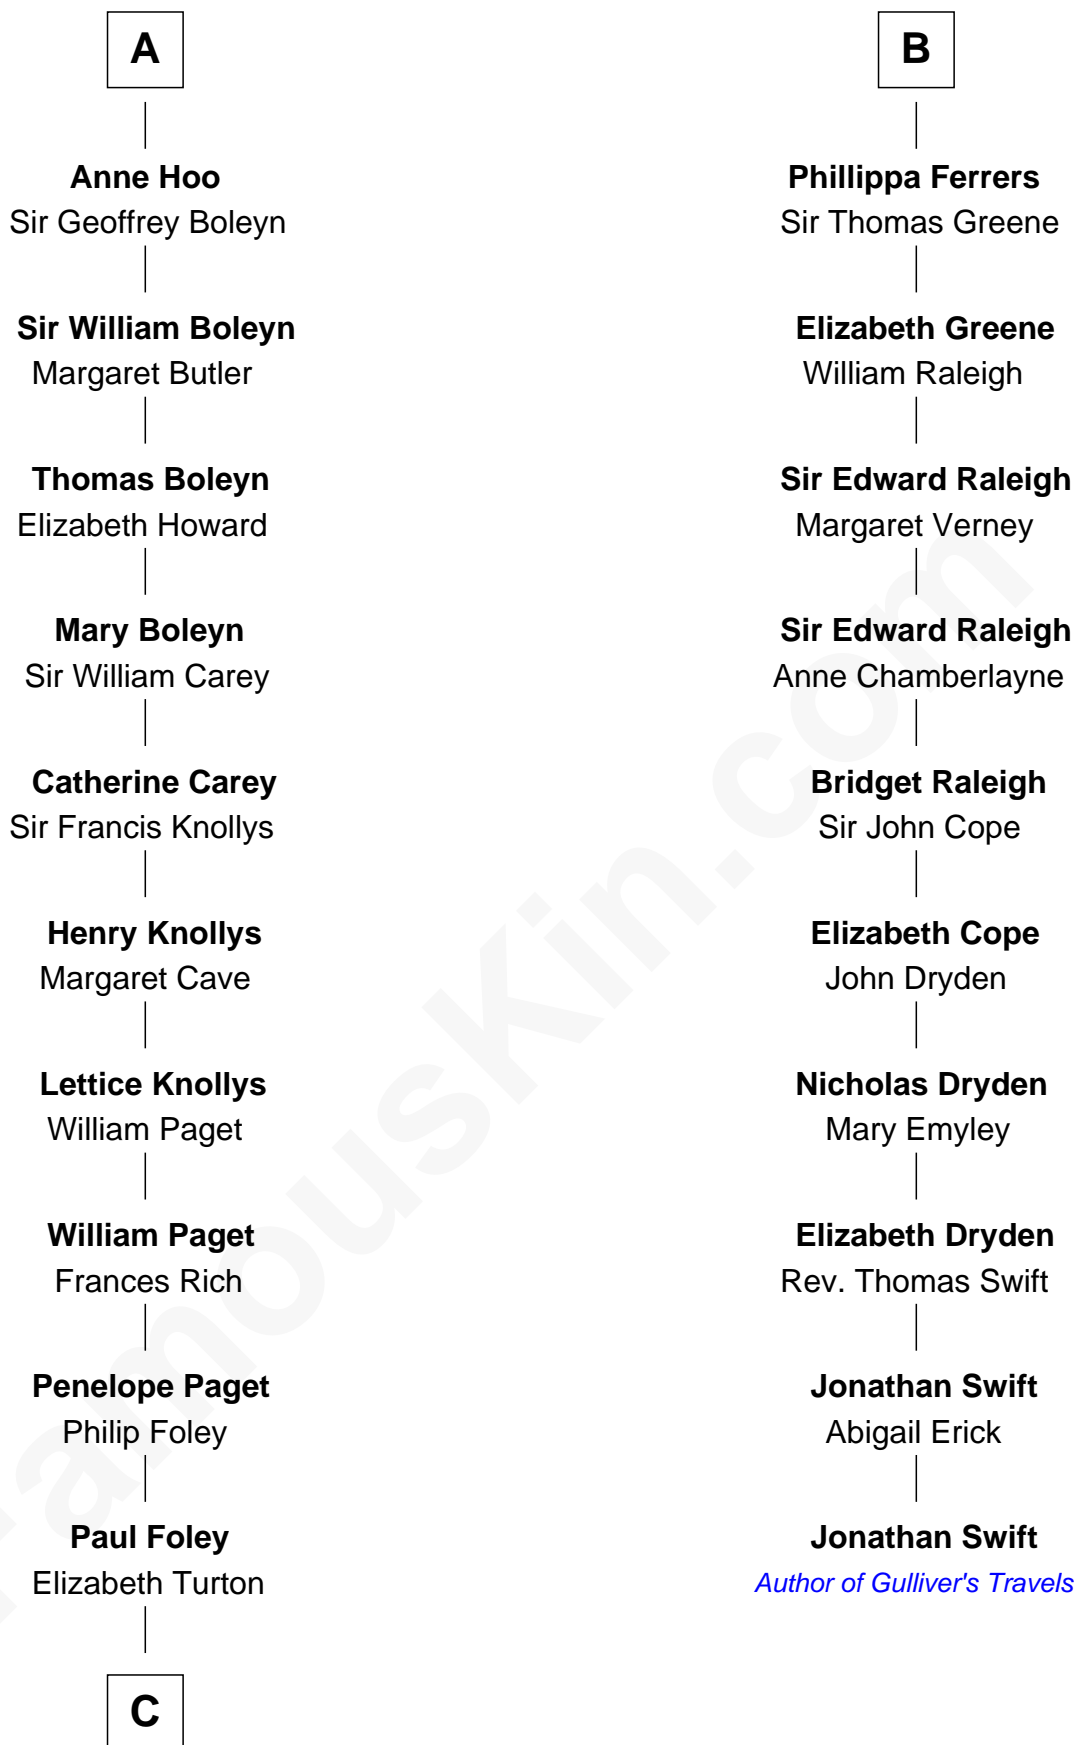

FamousKin.com Relationship Chart of

Charles Darwin

Theory of Evolution

16th cousin 4 times removed of

Jonathan Swift

Author of Gulliver's Travels

William d'Aubenev

Mabel of Chester

C

—
Penelope Foley
Charles Howard

—
Mary Howard
Erasmus Darwin

—
Dr. Robert Waring Darwin
Susanna Wedgwood

—
Charles Darwin
Theory of Evolution

FamousKin.com