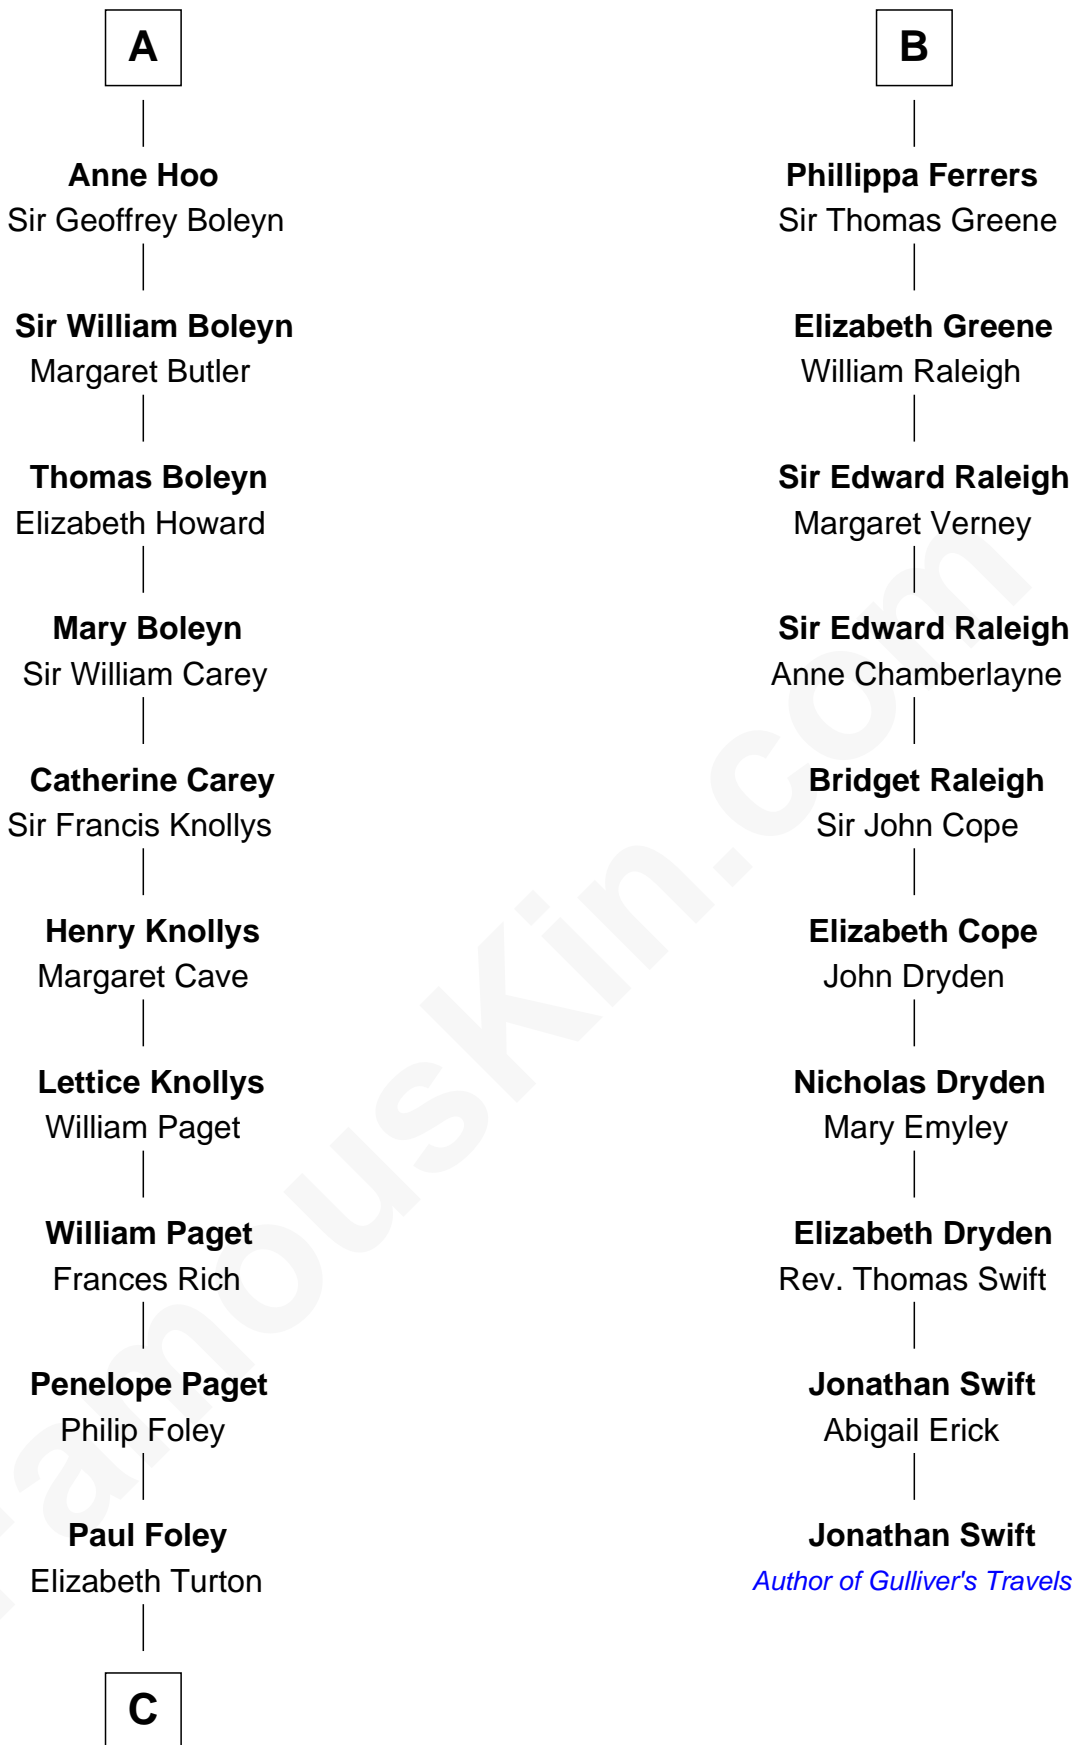

FamousKin.com Relationship Chart of

Charles Darwin

Theory of Evolution

16th cousin 4 times removed of

Jonathan Swift

Author of Gulliver's Travels

Sir Ralph de Somery

Margaret le Gras

C

—
Penelope Foley
Charles Howard

—
Mary Howard
Erasmus Darwin

—
Dr. Robert Waring Darwin
Susanna Wedgwood

—
Charles Darwin
Theory of Evolution

FamousKin.com