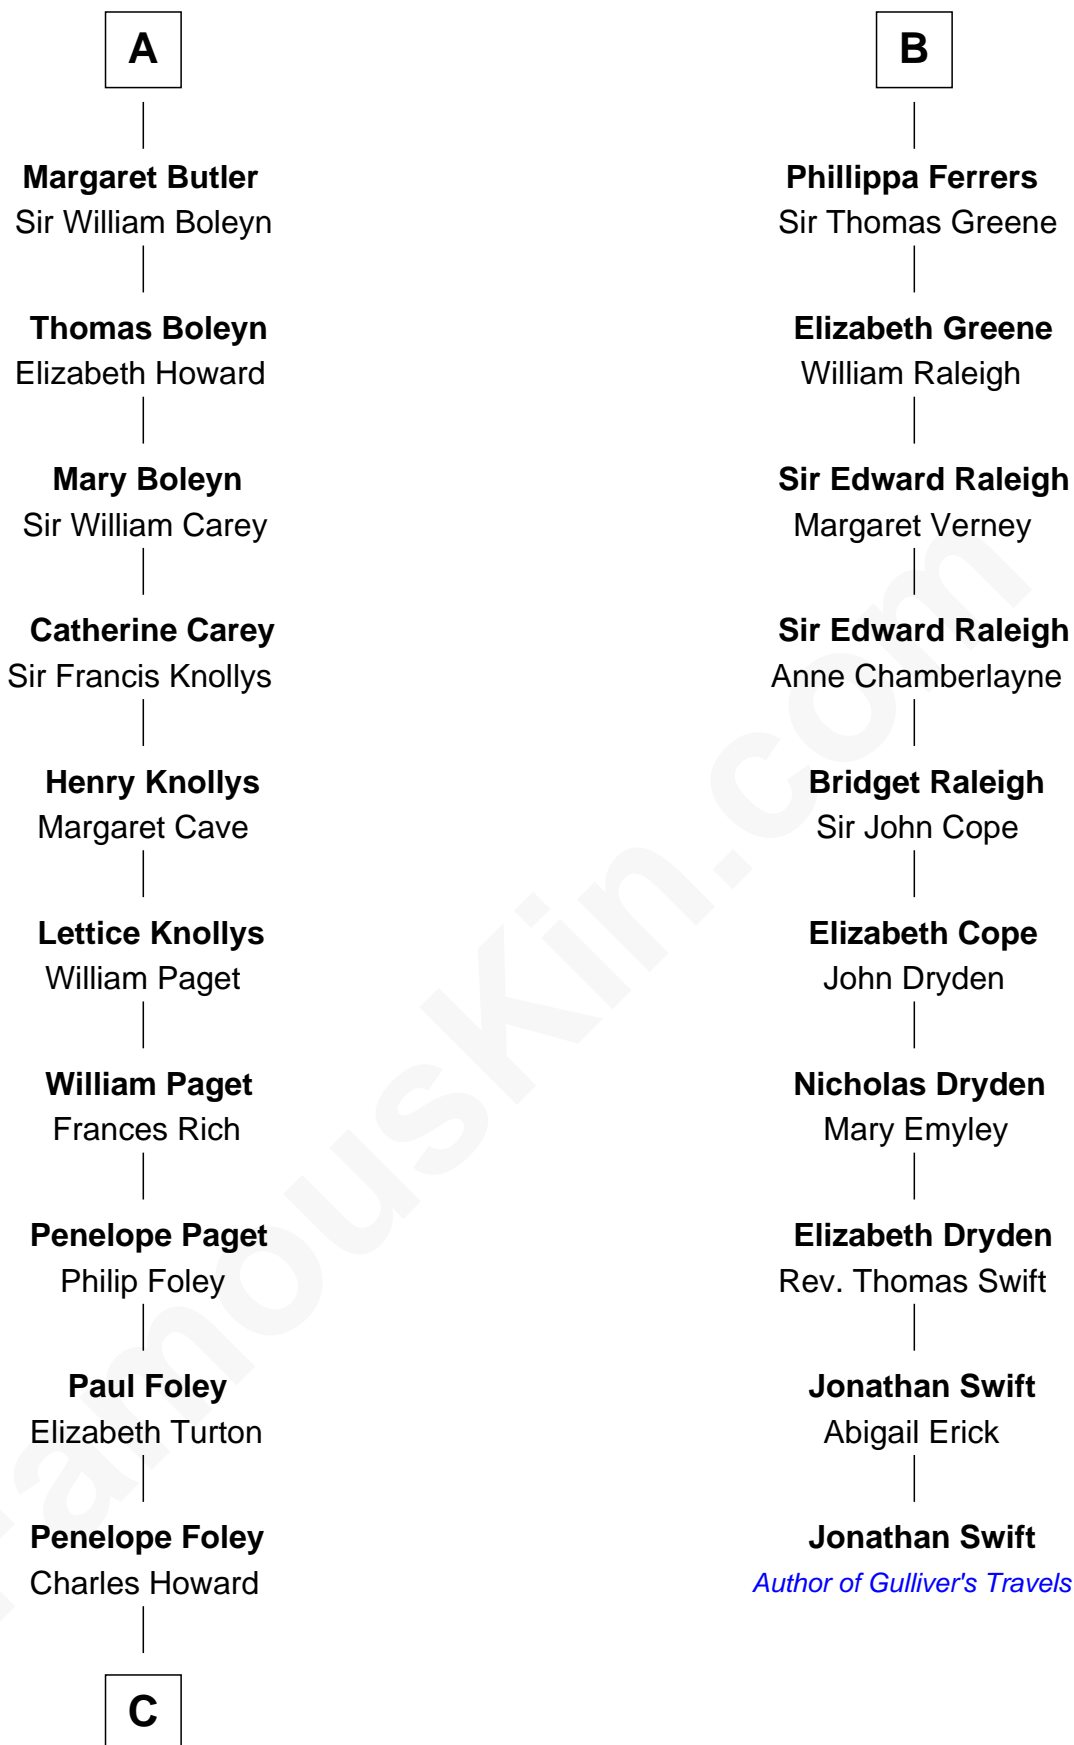

FamousKin.com Relationship Chart of

Charles Darwin

Theory of Evolution

16th cousin 3 times removed of

Jonathan Swift

Author of Gulliver's Travels

C

—
Mary Howard
Erasmus Darwin

—
Dr. Robert Waring Darwin
Susanna Wedgwood

—
Charles Darwin
Theory of Evolution

FamousKin.com