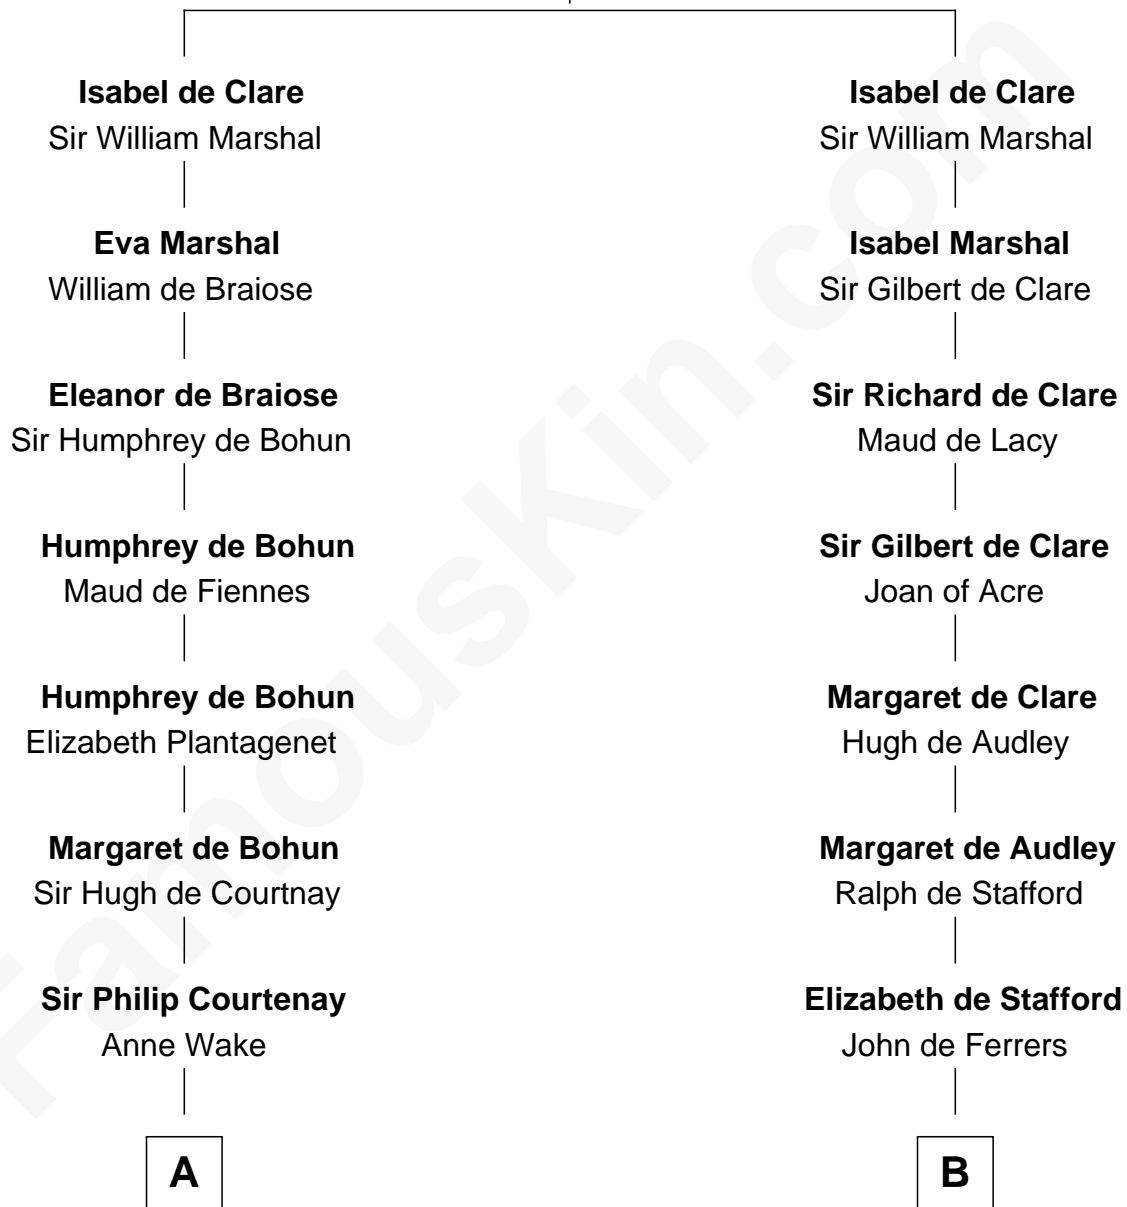

FamousKin.com Relationship Chart of

Charles Darwin

Theory of Evolution

17th cousin 3 times removed of

Jonathan Swift

Author of Gulliver's Travels

Richard de Clare
Aoife MacMurrough

C

—
Penelope Foley
Charles Howard

—
Mary Howard
Erasmus Darwin

—
Dr. Robert Waring Darwin
Susanna Wedgwood

—
Charles Darwin
Theory of Evolution

FamousKin.com