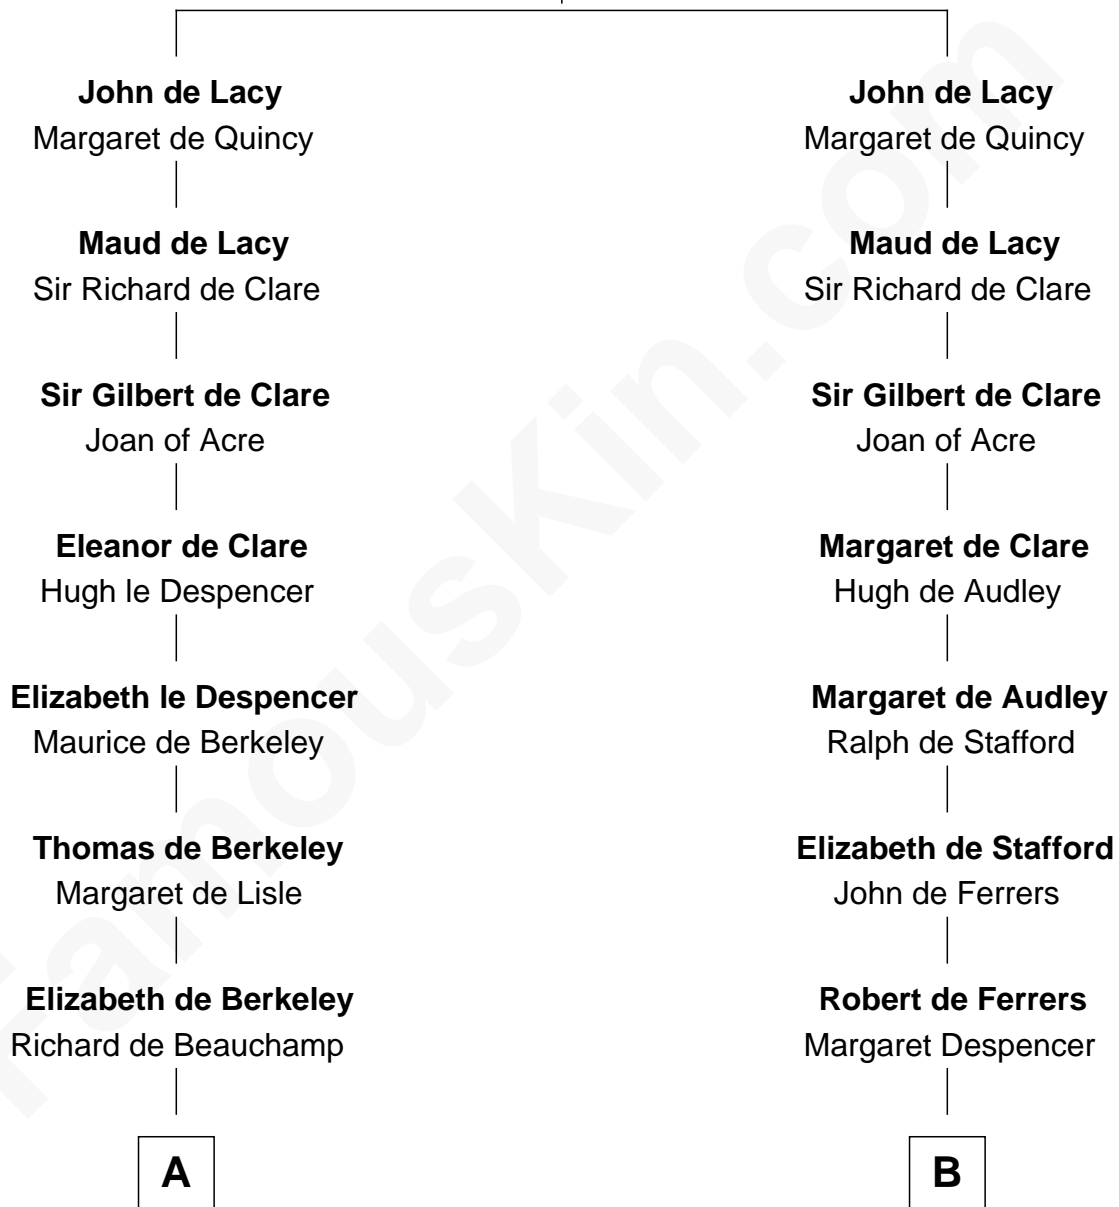

FamousKin.com Relationship Chart of

Charles Darwin

Theory of Evolution

16th cousin 4 times removed of

Jonathan Swift

Author of Gulliver's Travels

Roger de Lacy

Maud de Clere

FamousKin.com