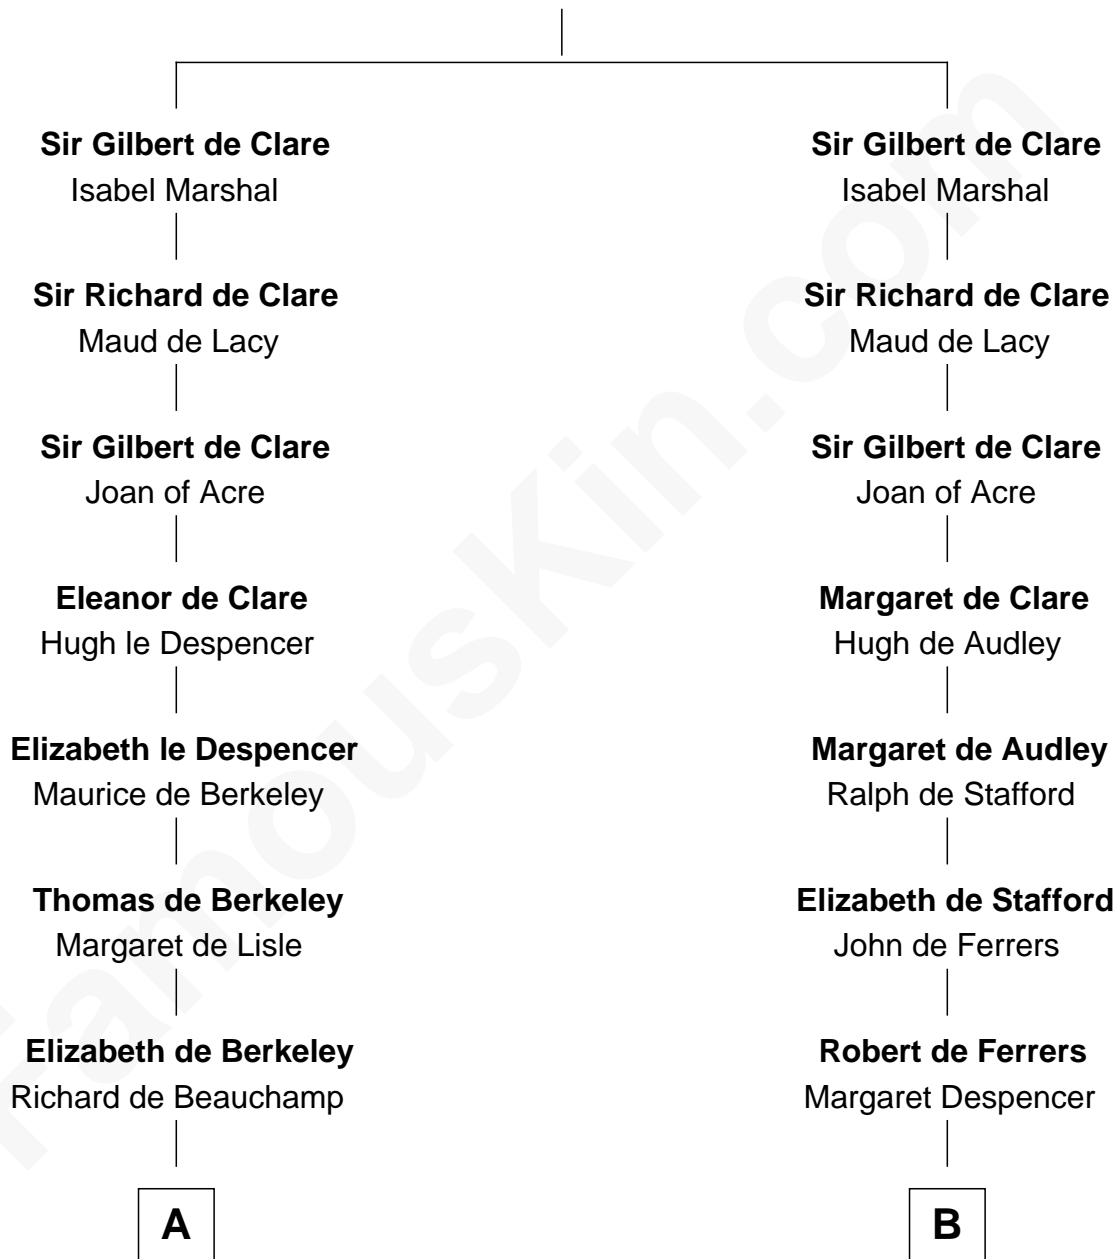

FamousKin.com Relationship Chart of

Charles Darwin

Theory of Evolution

16th cousin 4 times removed of

Jonathan Swift

Author of Gulliver's Travels

Richard de Clare
Amice of Gloucester

C

—
Penelope Foley
Charles Howard

—
Mary Howard
Erasmus Darwin

—
Dr. Robert Waring Darwin
Susanna Wedgwood

—
Charles Darwin
Theory of Evolution

FamousKin.com