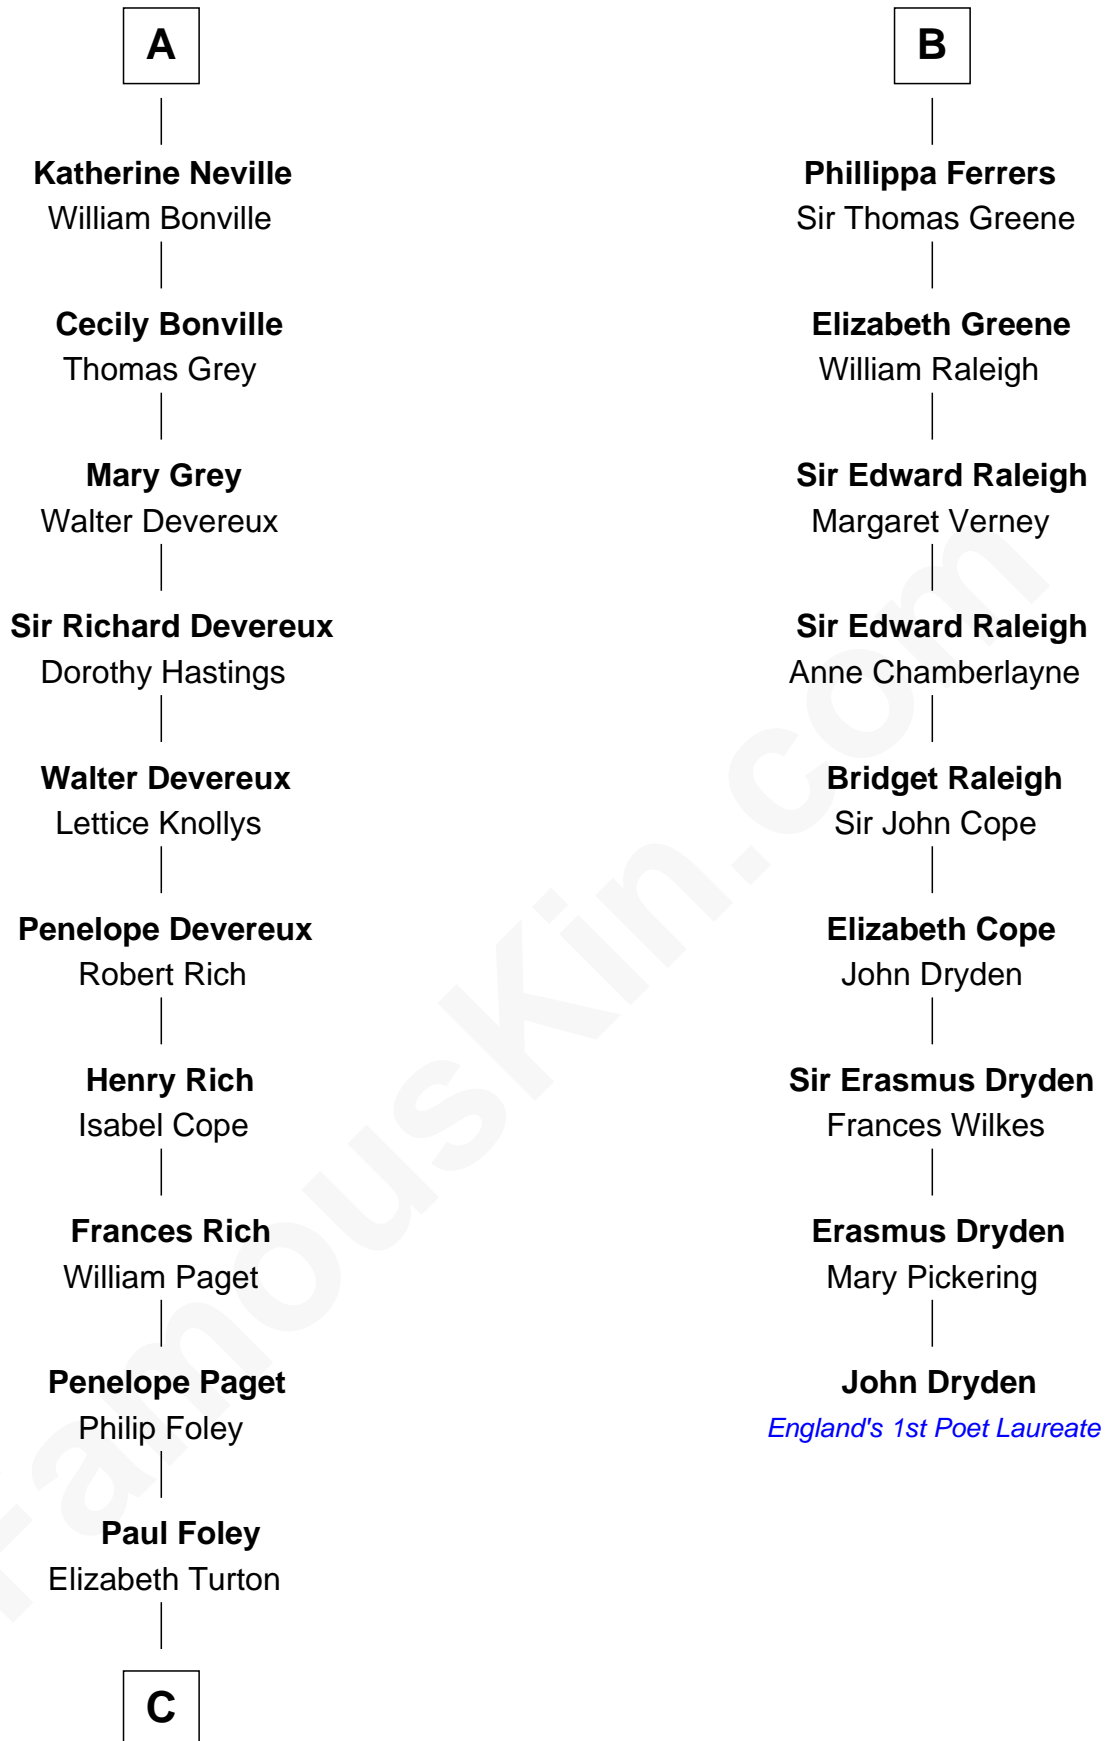

FamousKin.com Relationship Chart of

Charles Darwin

Theory of Evolution

15th cousin 5 times removed of

John Dryden

England's First Poet Laureate

FamousKin.com