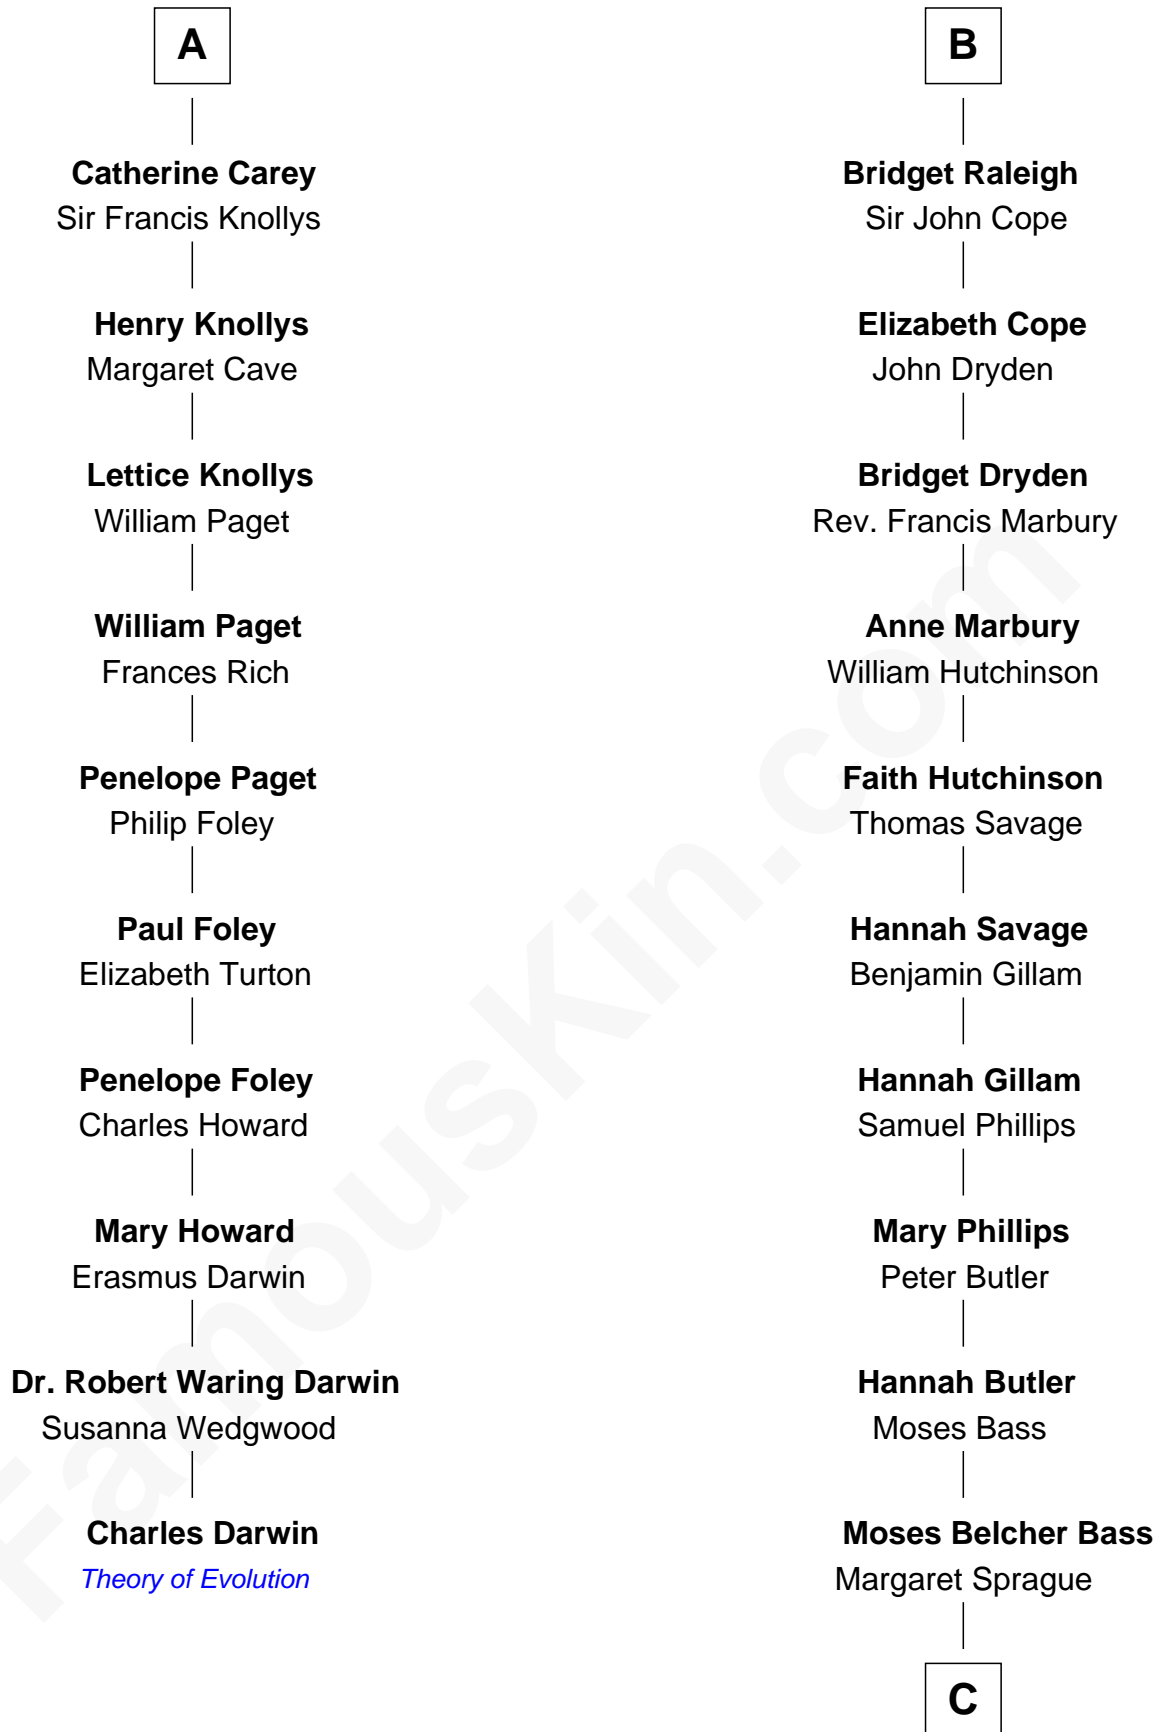

# FamousKin.com Relationship Chart of

**Charles Darwin**

*Theory of Evolution*

16th cousin 5 times removed of

**Erskine Childers**

*4th President of Ireland*

**Sir James le Boteler**

Eleanor de Bohun

Sir Gilbert Talbot

**Sir Richard Talbot**

Ankaret le Strange

**Mary Talbot**

Sir Thomas Greene

**Sir Thomas Greene**

Phillippa Ferrers

**Elizabeth Greene**

William Raleigh

**Sir Edward Raleigh**

Margaret Verney

**Sir Edward Raleigh**

Anne Chamberlayne

**B**

**C**

**Mary Butler Bass**

Elisha Smith

**Cordelia Miller Smith**

William Robert Pearmain

**Margaret Cushing Pearmain**

Dr. Hamilton Osgood

**Mary Alden Osgood**

Erskine Childers

**Erskine Childers**