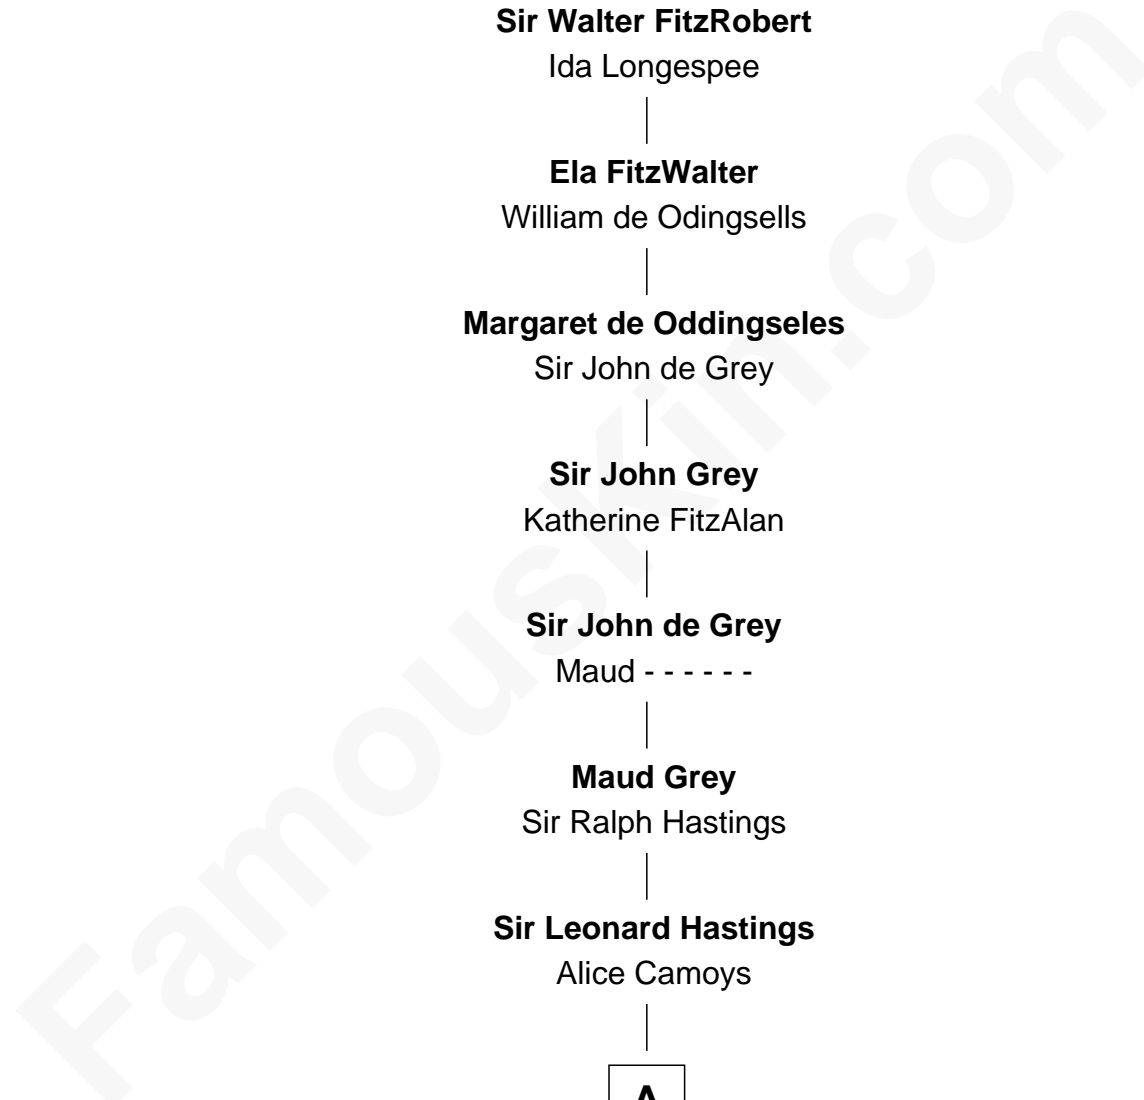

Robert Fitzwalter

Rohese - - - - -

Sir Walter FitzRobert

Ida Longespee

Ela FitzWalter

William de Odingsells

Margaret de Oddingseles

Sir John de Grey

Sir John Grey

Katherine FitzAlan

Sir John de Grey

Maud - - - - -

Maud Grey

Sir Ralph Hastings

Sir Leonard Hastings

Alice Camoys

A