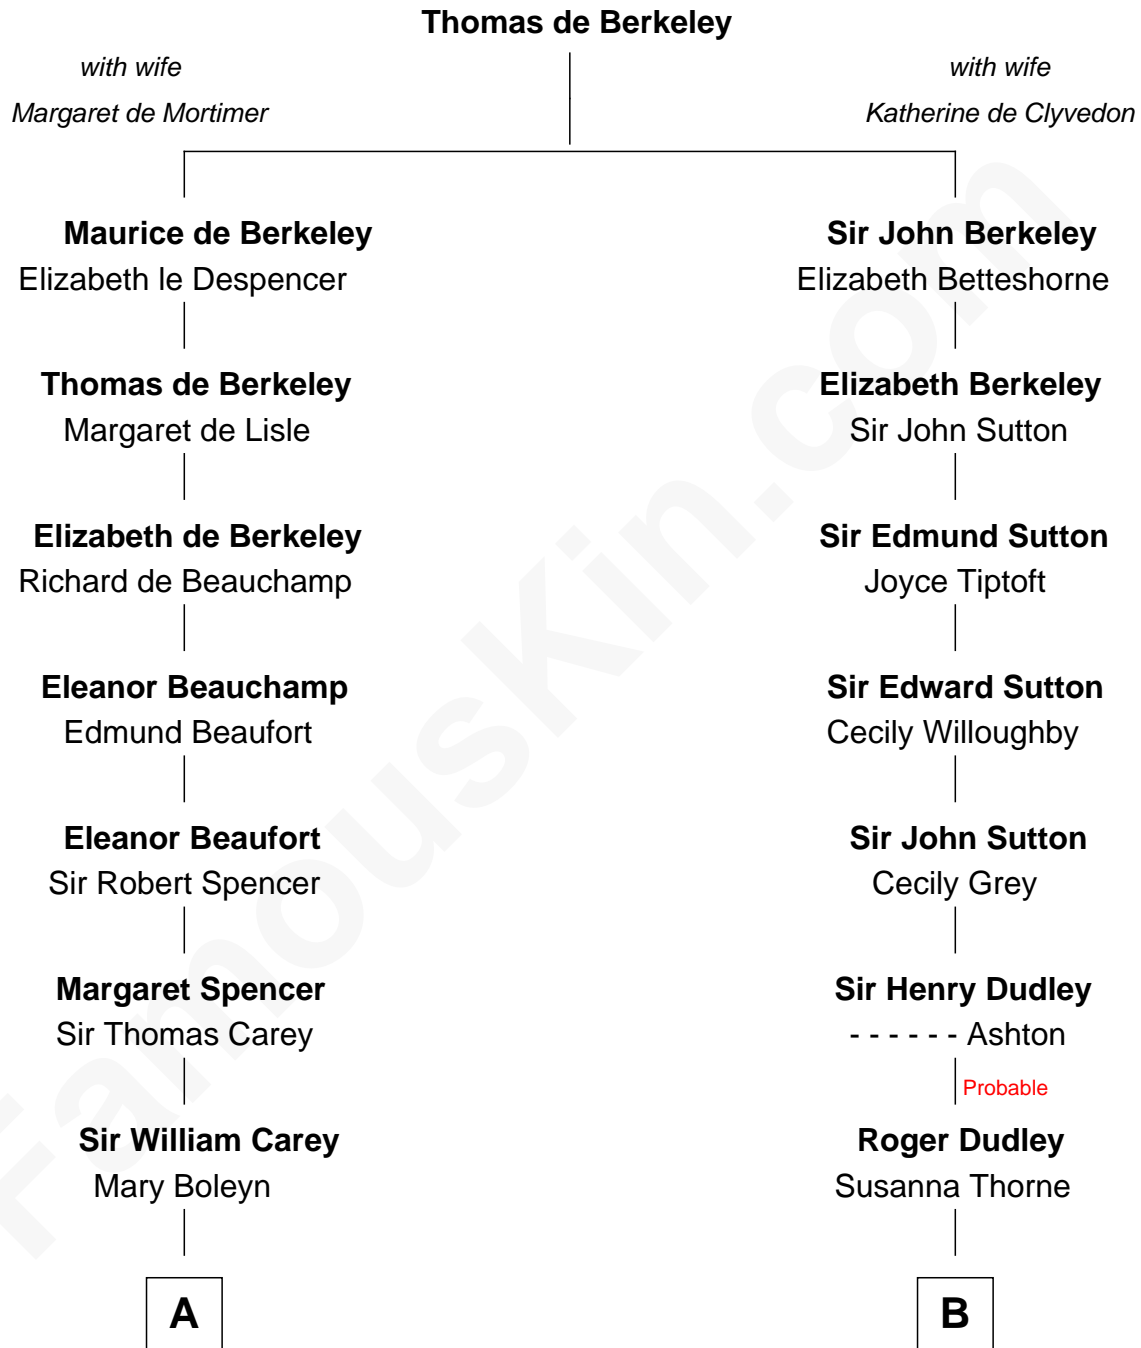

FamousKin.com
Relationship Chart of
Charles Darwin
Theory of Evolution

16th cousin 2 times removed of

Alan Ladd
Movie Actor

C

Alan Harwood Ladd

Selina Raleigh

Alan Ladd

Movie Actor

FamousKin.com