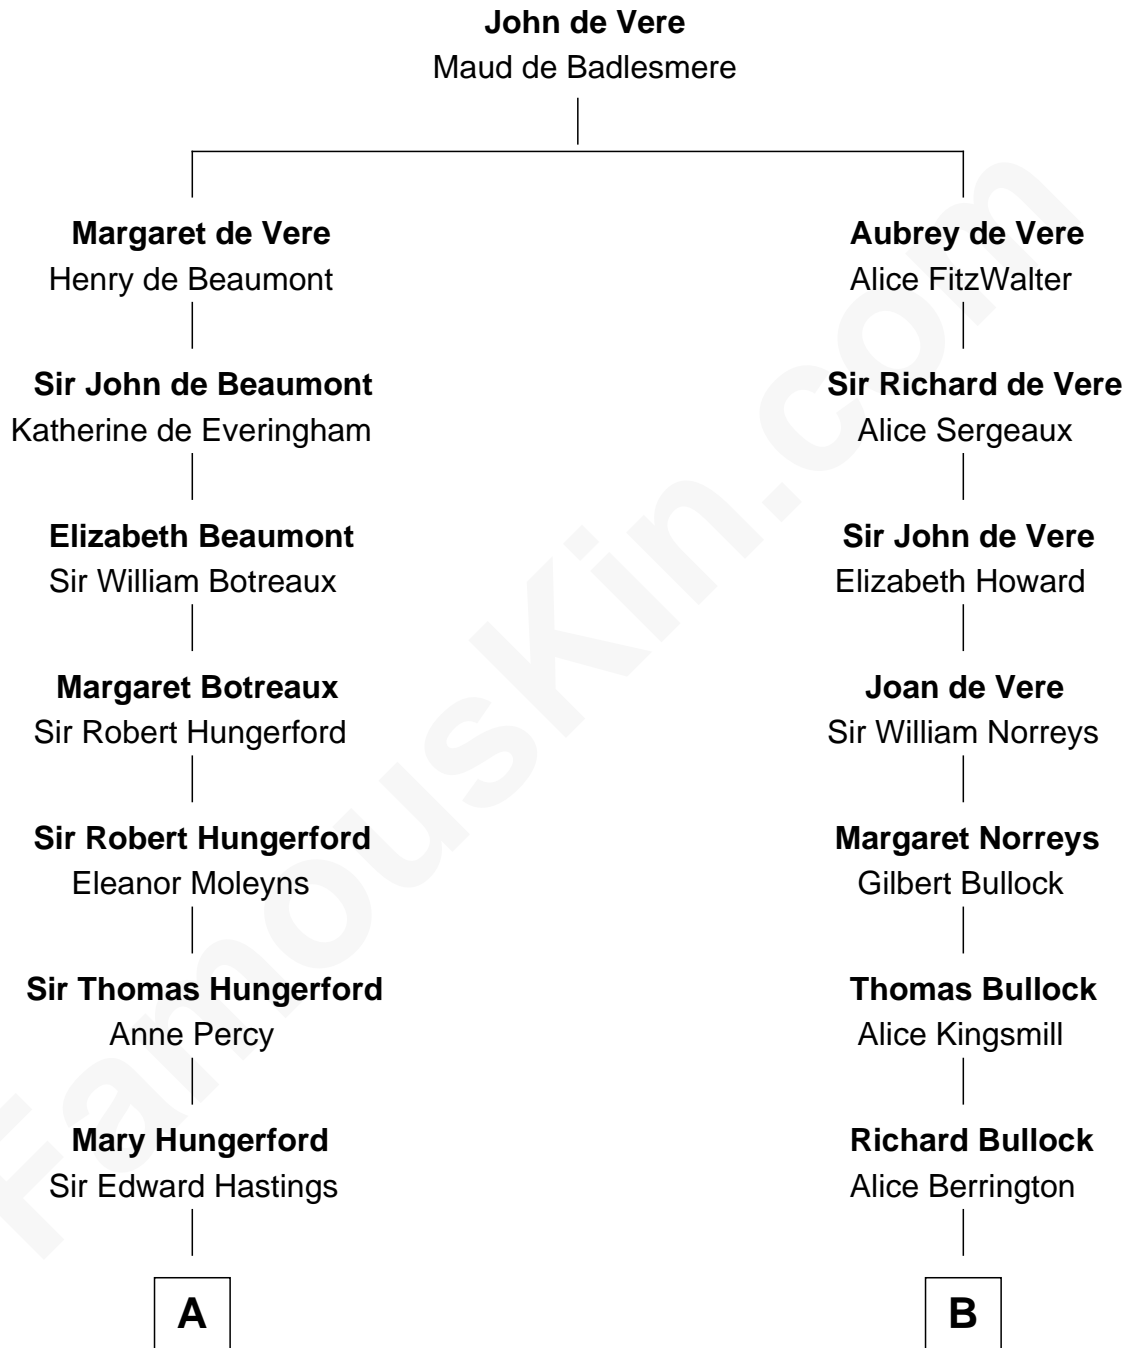

FamousKin.com Relationship Chart of

Charles Darwin

Theory of Evolution

17th cousin 1 time removed of

Alan Ladd

Movie Actor

FamousKin.com